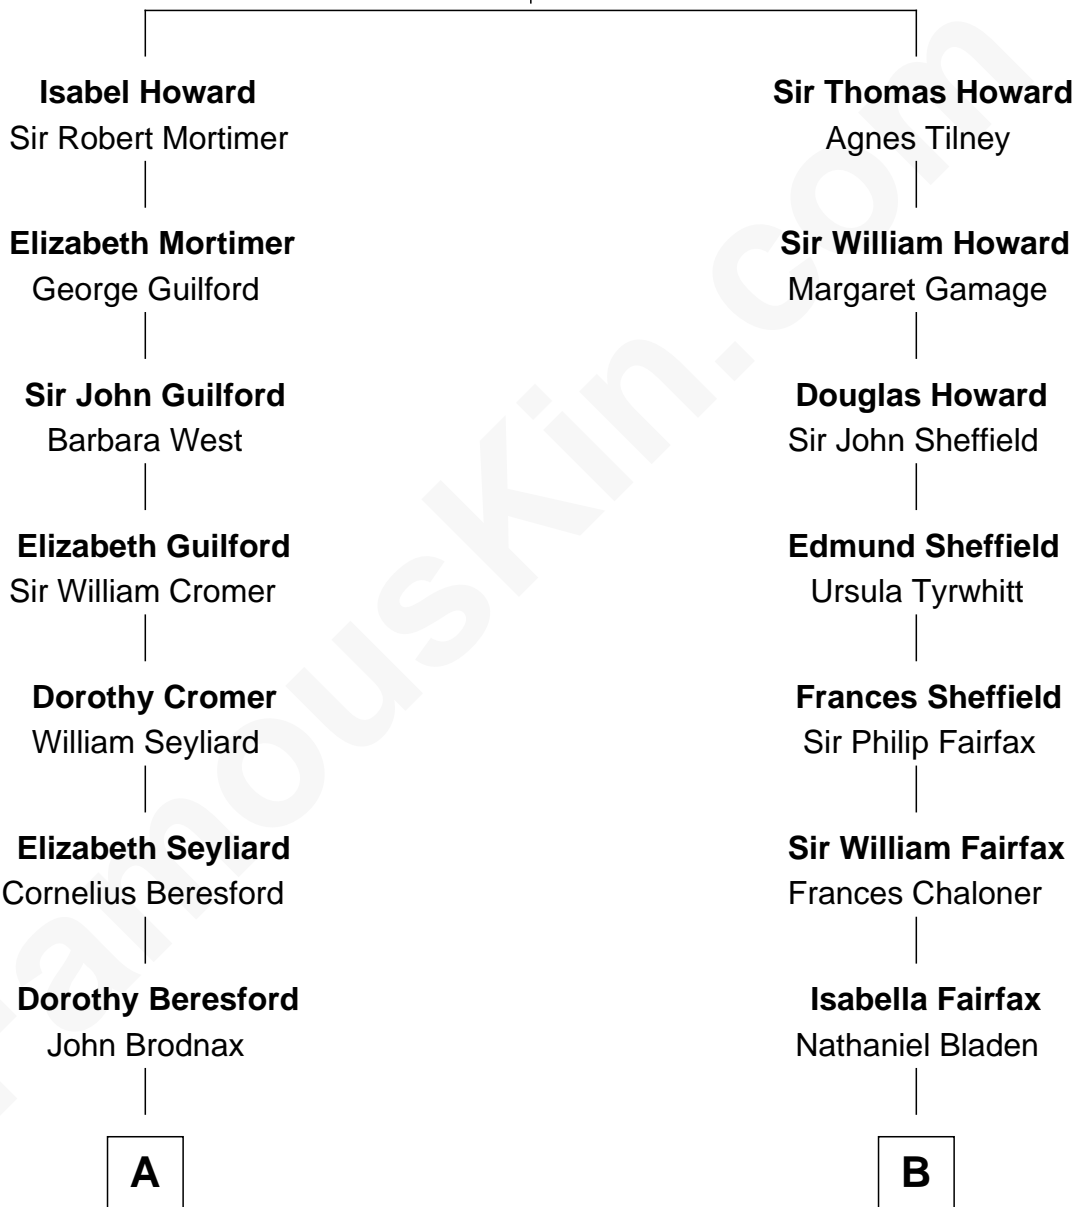

FamousKin.com
Relationship Chart of
George H. W. Bush
41st U.S. President

16th cousin 1 time removed of
Ellen DeGeneres
Comedienne and TV Personality

Sir John Howard
 Katherine Moleyns

Ellen DeGeneres photo by [Alan Light](#) (CC BY 2.0)