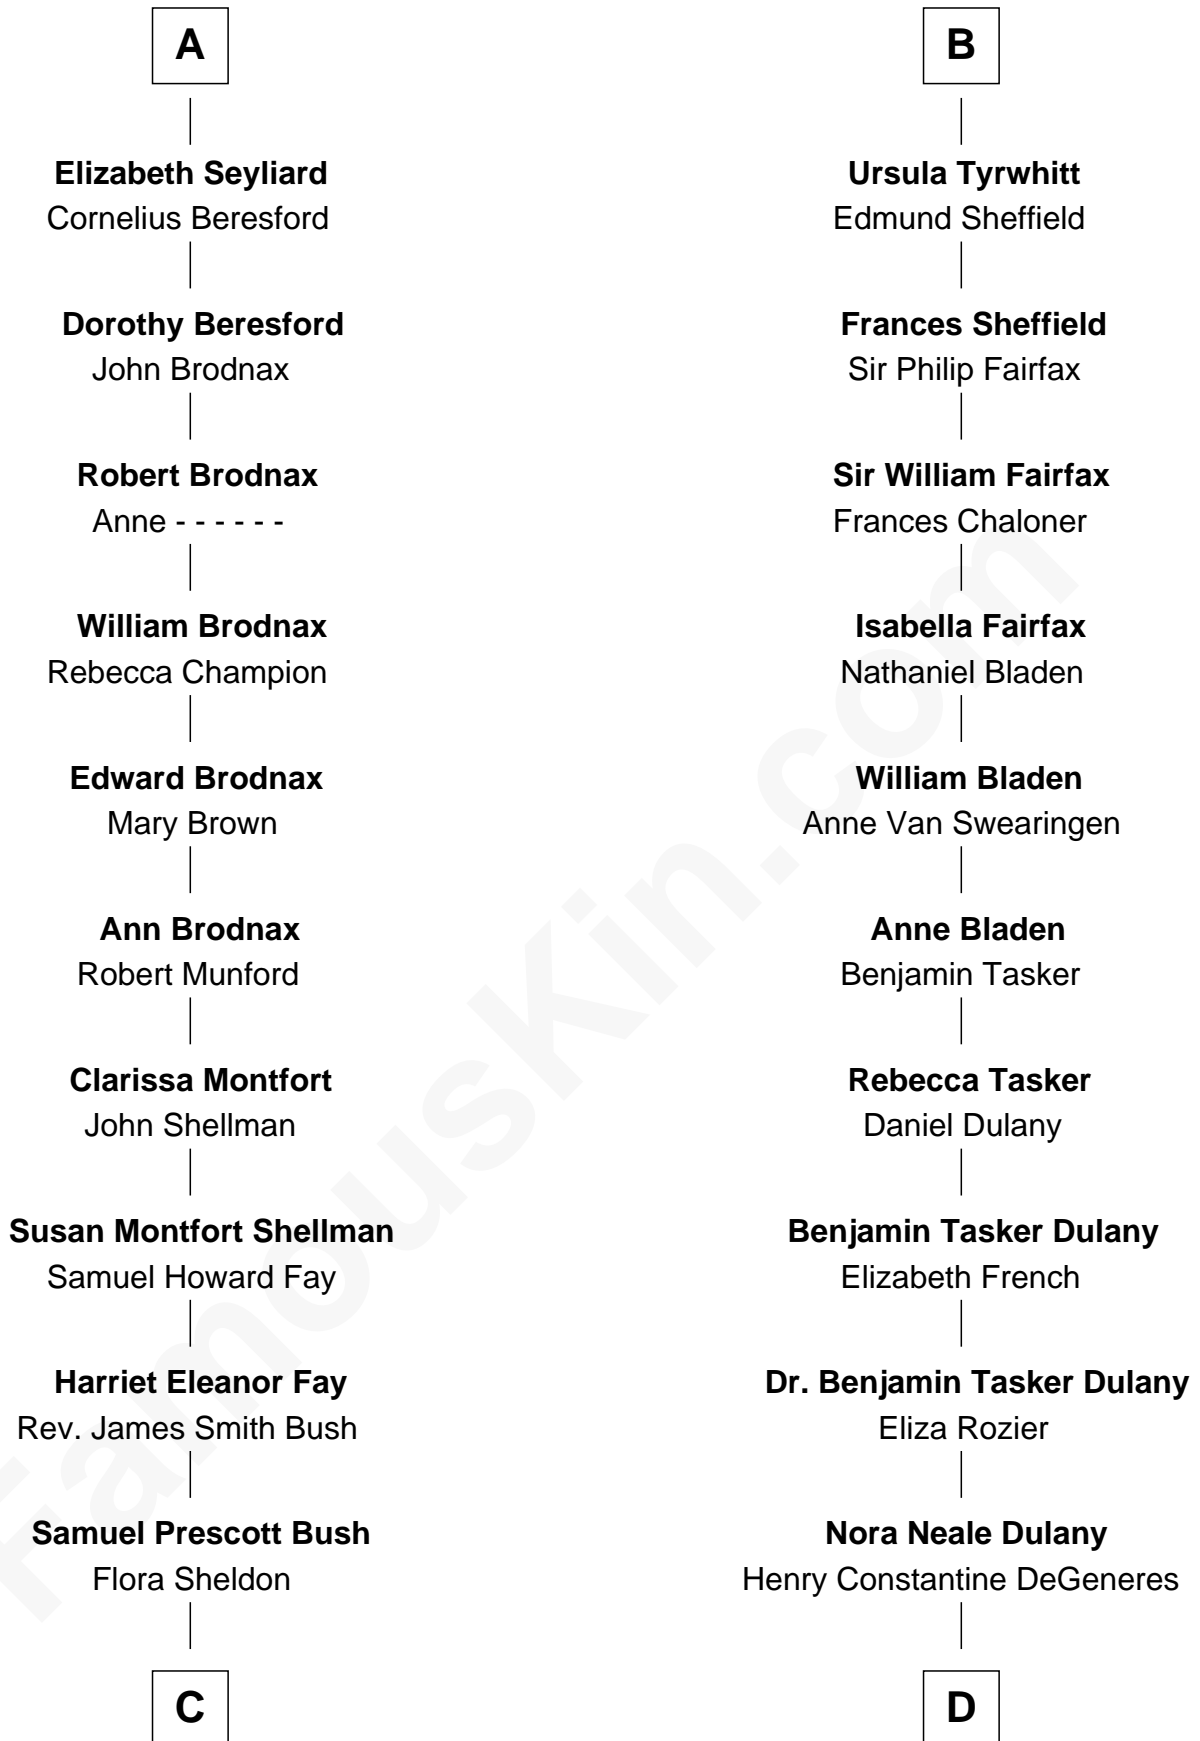

**FamousKin.com**  
**Relationship Chart of**  
**George H. W. Bush**  
*41st U.S. President*

**18th cousin 3 times removed of**  
**Ellen DeGeneres**  
*Comedienne and TV Personality*

**Sir Michael de la Pole**  
 Katherine Wingfield

**C**

**Prescott Sheldon Bush**

Dorothy Wear Walker

**George H. W. Bush**

*41st U.S. President*

**D**

**Joseph C. DeGeneres**

Mary Whittemore