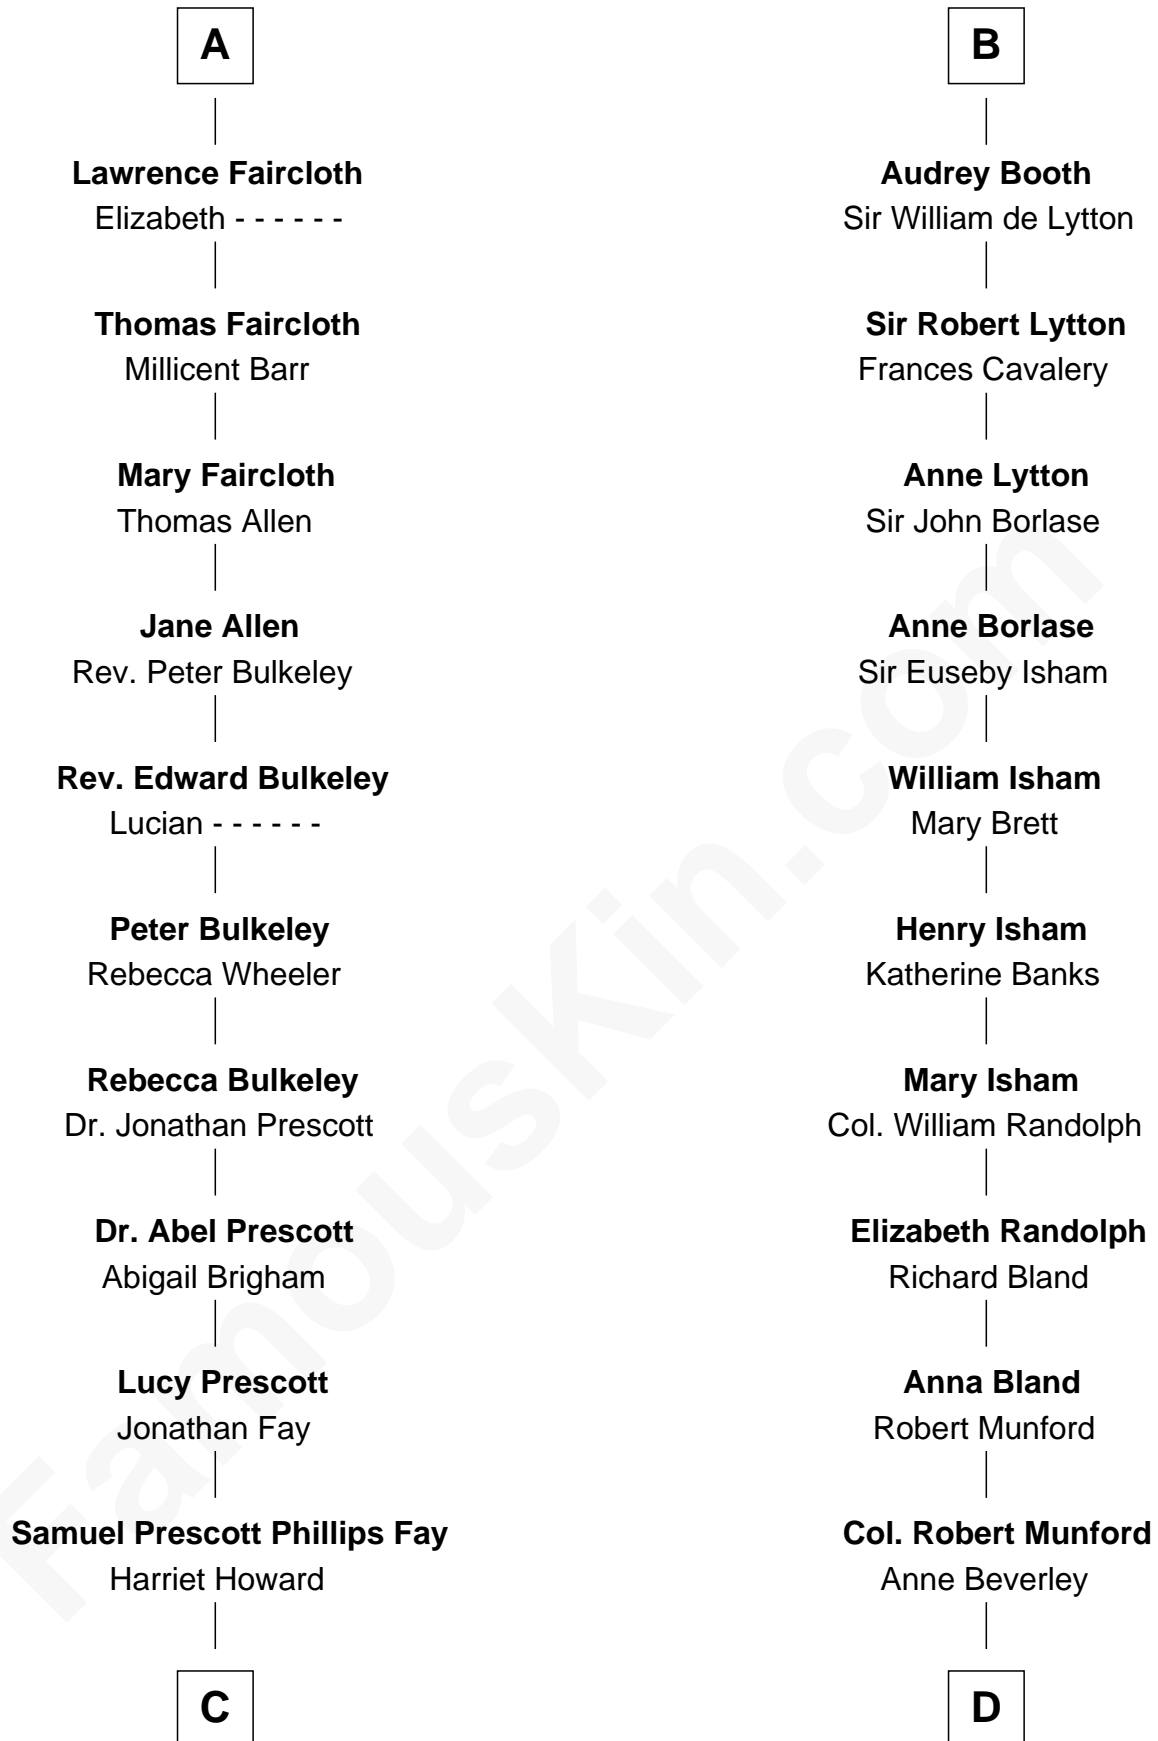

# FamousKin.com Relationship Chart of

**George H. W. Bush**

*41st U.S. President*

21st cousin of

**Upton Sinclair**

*Pulitzer Prize Winning Novelist*

**Sir William de Ros**

Eustache Fitz Ralph

**C**

**Samuel Howard Fay**  
Susan Montfort Shellman

**Harriet Eleanor Fay**  
Rev. James Smith Bush

**Samuel Prescott Bush**  
Flora Sheldon

**Prescott Sheldon Bush**  
Dorothy Wear Walker

**George H. W. Bush**  
*41st U.S. President*