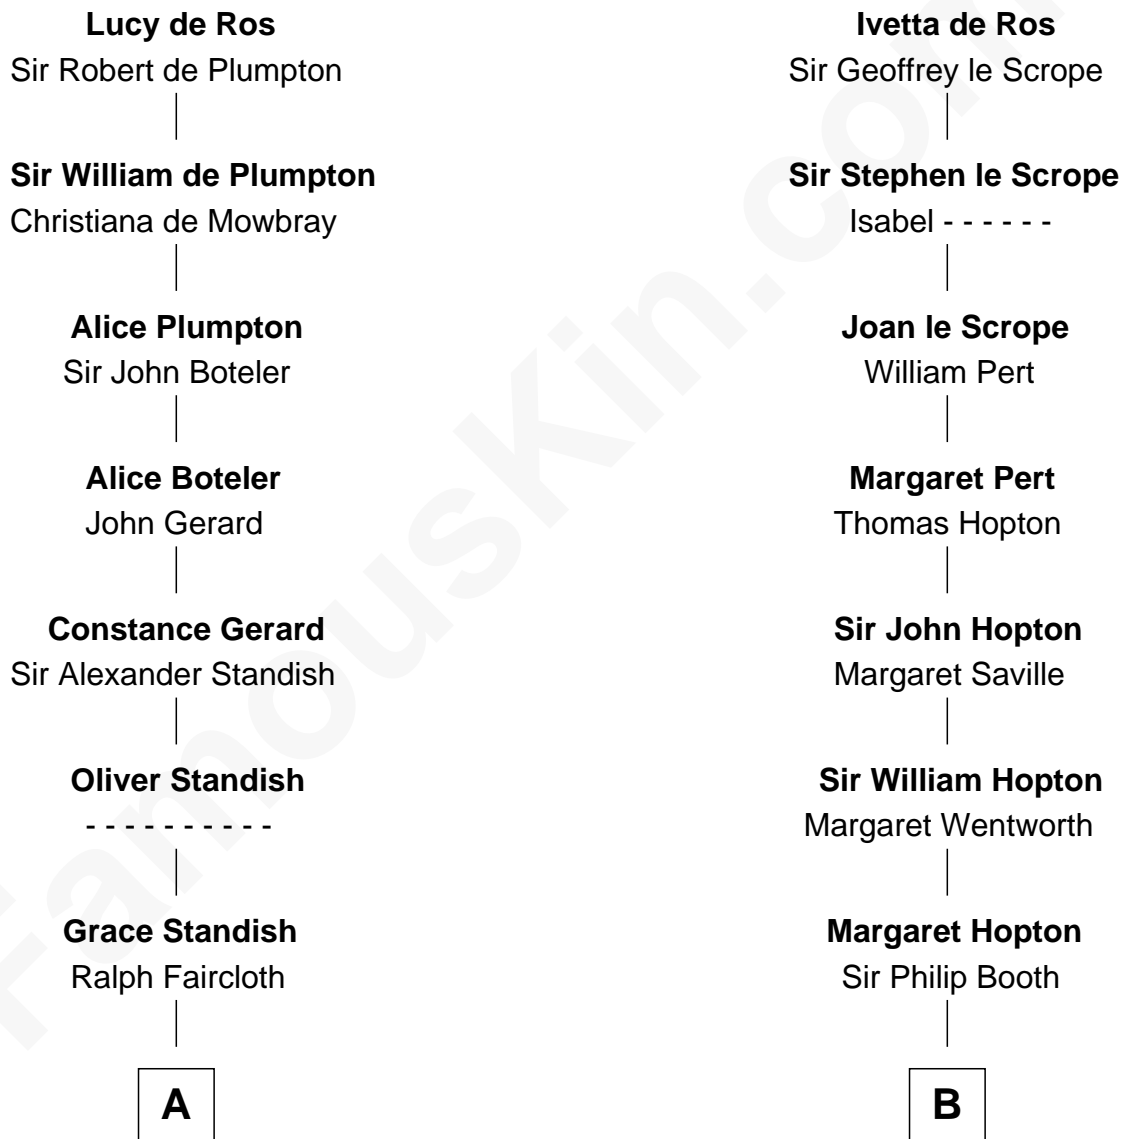

# FamousKin.com Relationship Chart of

**George H. W. Bush**

*41st U.S. President*

21st cousin of

**Upton Sinclair**

*Pulitzer Prize Winning Novelist*

**Sir William de Ros**

Eustache Fitz Ralph

**C**

**Samuel Howard Fay**  
Susan Montfort Shellman

**Harriet Eleanor Fay**  
Rev. James Smith Bush

**Samuel Prescott Bush**  
Flora Sheldon

**Prescott Sheldon Bush**  
Dorothy Wear Walker

**George H. W. Bush**  
*41st U.S. President*