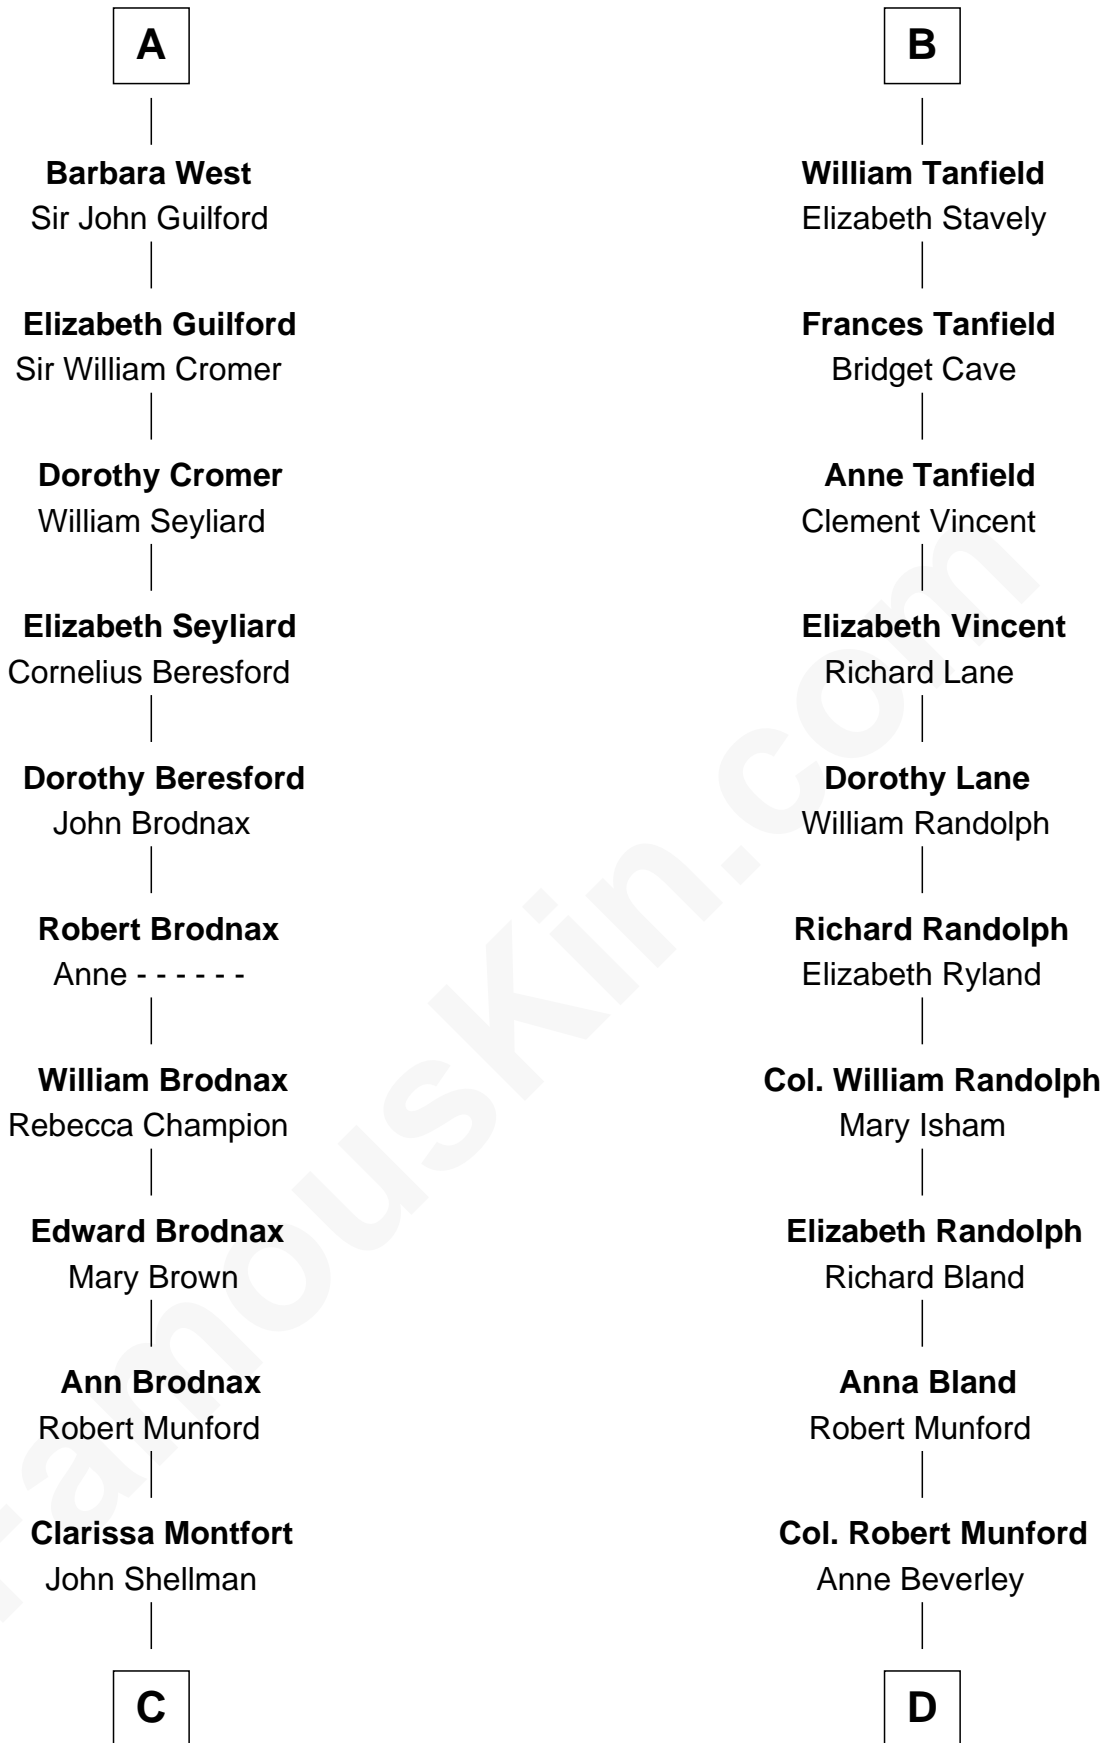

# FamousKin.com Relationship Chart of

**George H. W. Bush**

*41st U.S. President*

21st cousin of

**Upton Sinclair**

*Pulitzer Prize Winning Novelist*

**C**

**Susan Montfort Shellman**

Samuel Howard Fay

**Harriet Eleanor Fay**

Rev. James Smith Bush

**Samuel Prescott Bush**

Flora Sheldon

**Prescott Sheldon Bush**

Dorothy Wear Walker

**George H. W. Bush**

*41st U.S. President*

**D**

**Elizabeth Beverley Munford**

Richard Kennon

**Sarah Skipwith Kennon**

Arthur Sinclair

**Arthur Sinclair**

Lelia Imogen Dawley