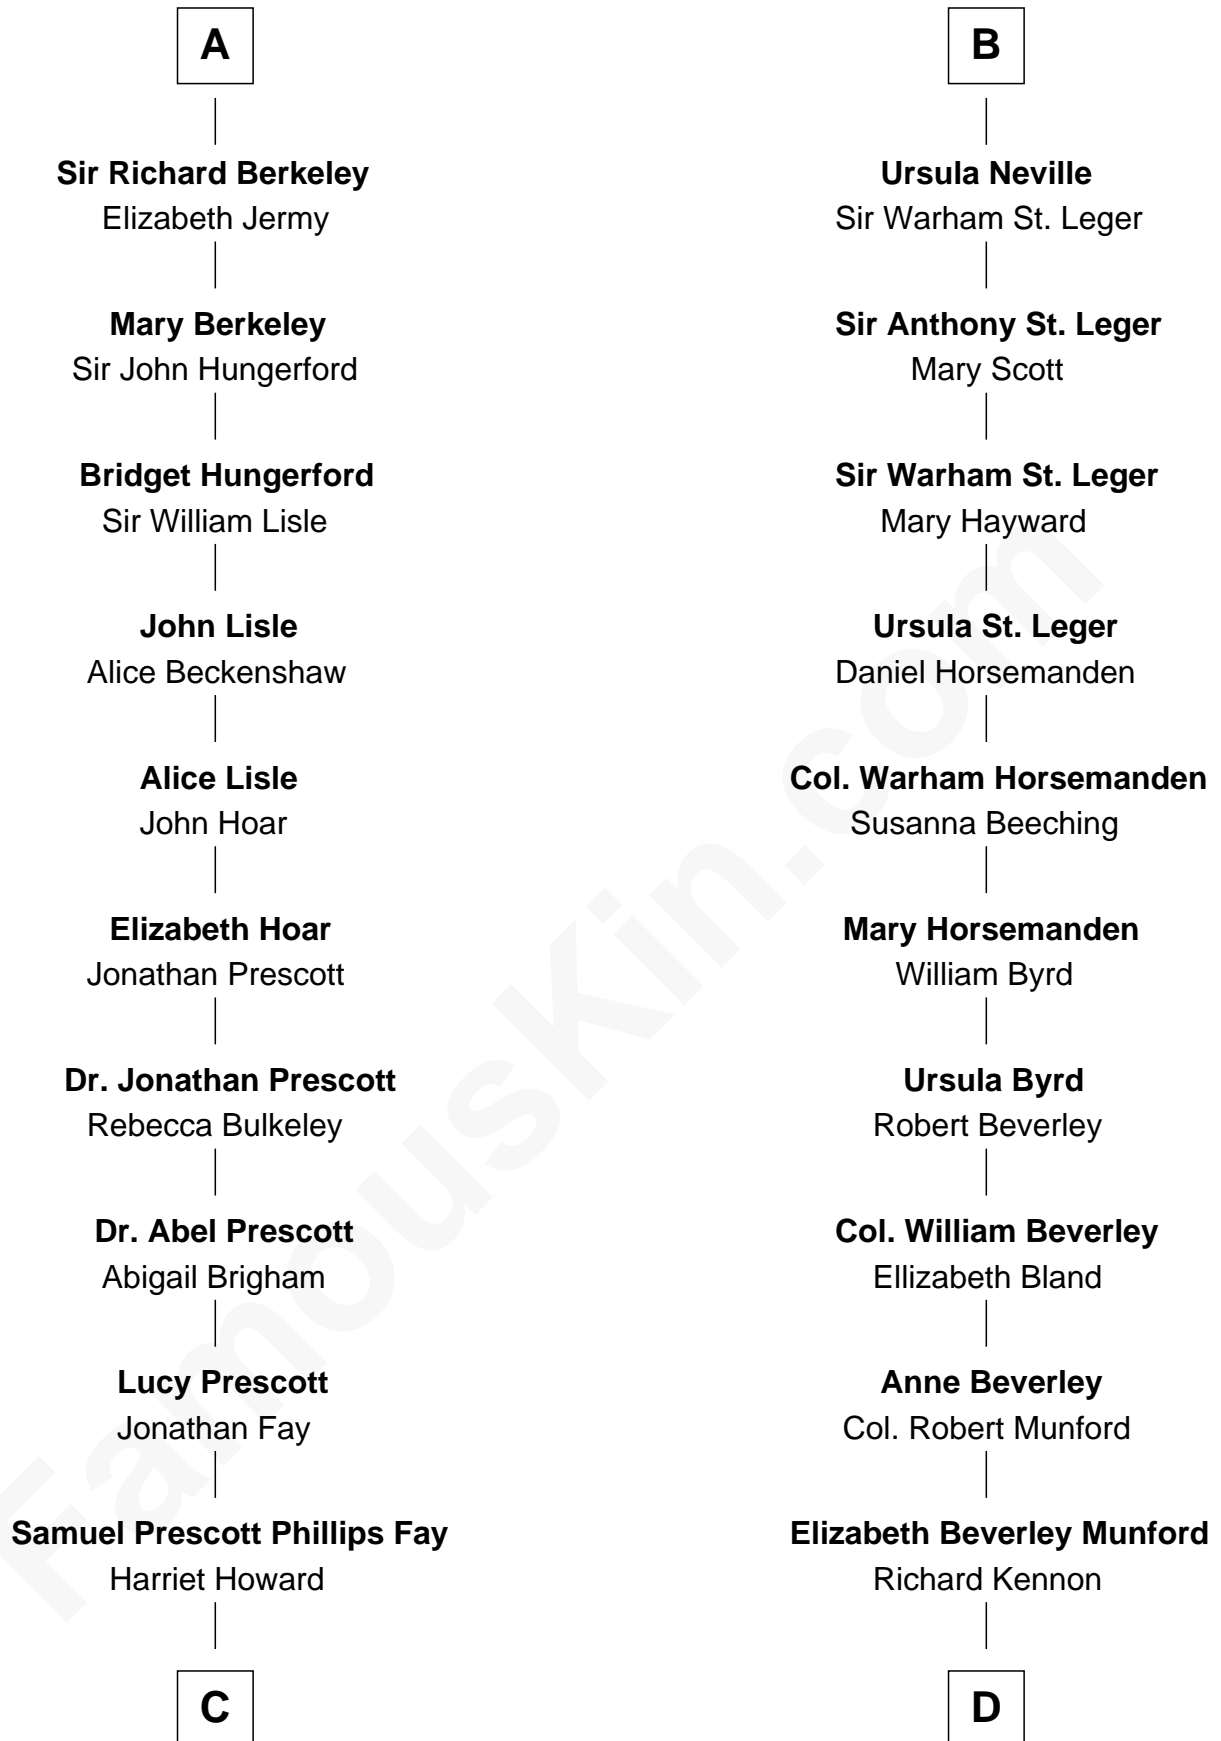

FamousKin.com Relationship Chart of

George H. W. Bush

41st U.S. President

20th cousin 1 time removed of

Upton Sinclair

Pulitzer Prize Winning Novelist

Sir Maurice de Berkeley

Eve la Zouche

Katherine de Clyvedon

Sir John Berkeley

Elizabeth Betteshorne

Eleanor Berkeley

Sir Richard Poynings

Eleanor Poynings

Sir Henry Percy

Henry Percy

Maud Herbert

Eleanor Percy

Edward Stafford

Mary Stafford

George Neville

B

C

Samuel Howard Fay
Susan Montfort Shellman

Harriet Eleanor Fay
Rev. James Smith Bush

Samuel Prescott Bush
Flora Sheldon

Prescott Sheldon Bush
Dorothy Wear Walker

George H. W. Bush
41st U.S. President

D

Sarah Skipwith Kennon
Arthur Sinclair

Arthur Sinclair
Lelia Imogen Dawley