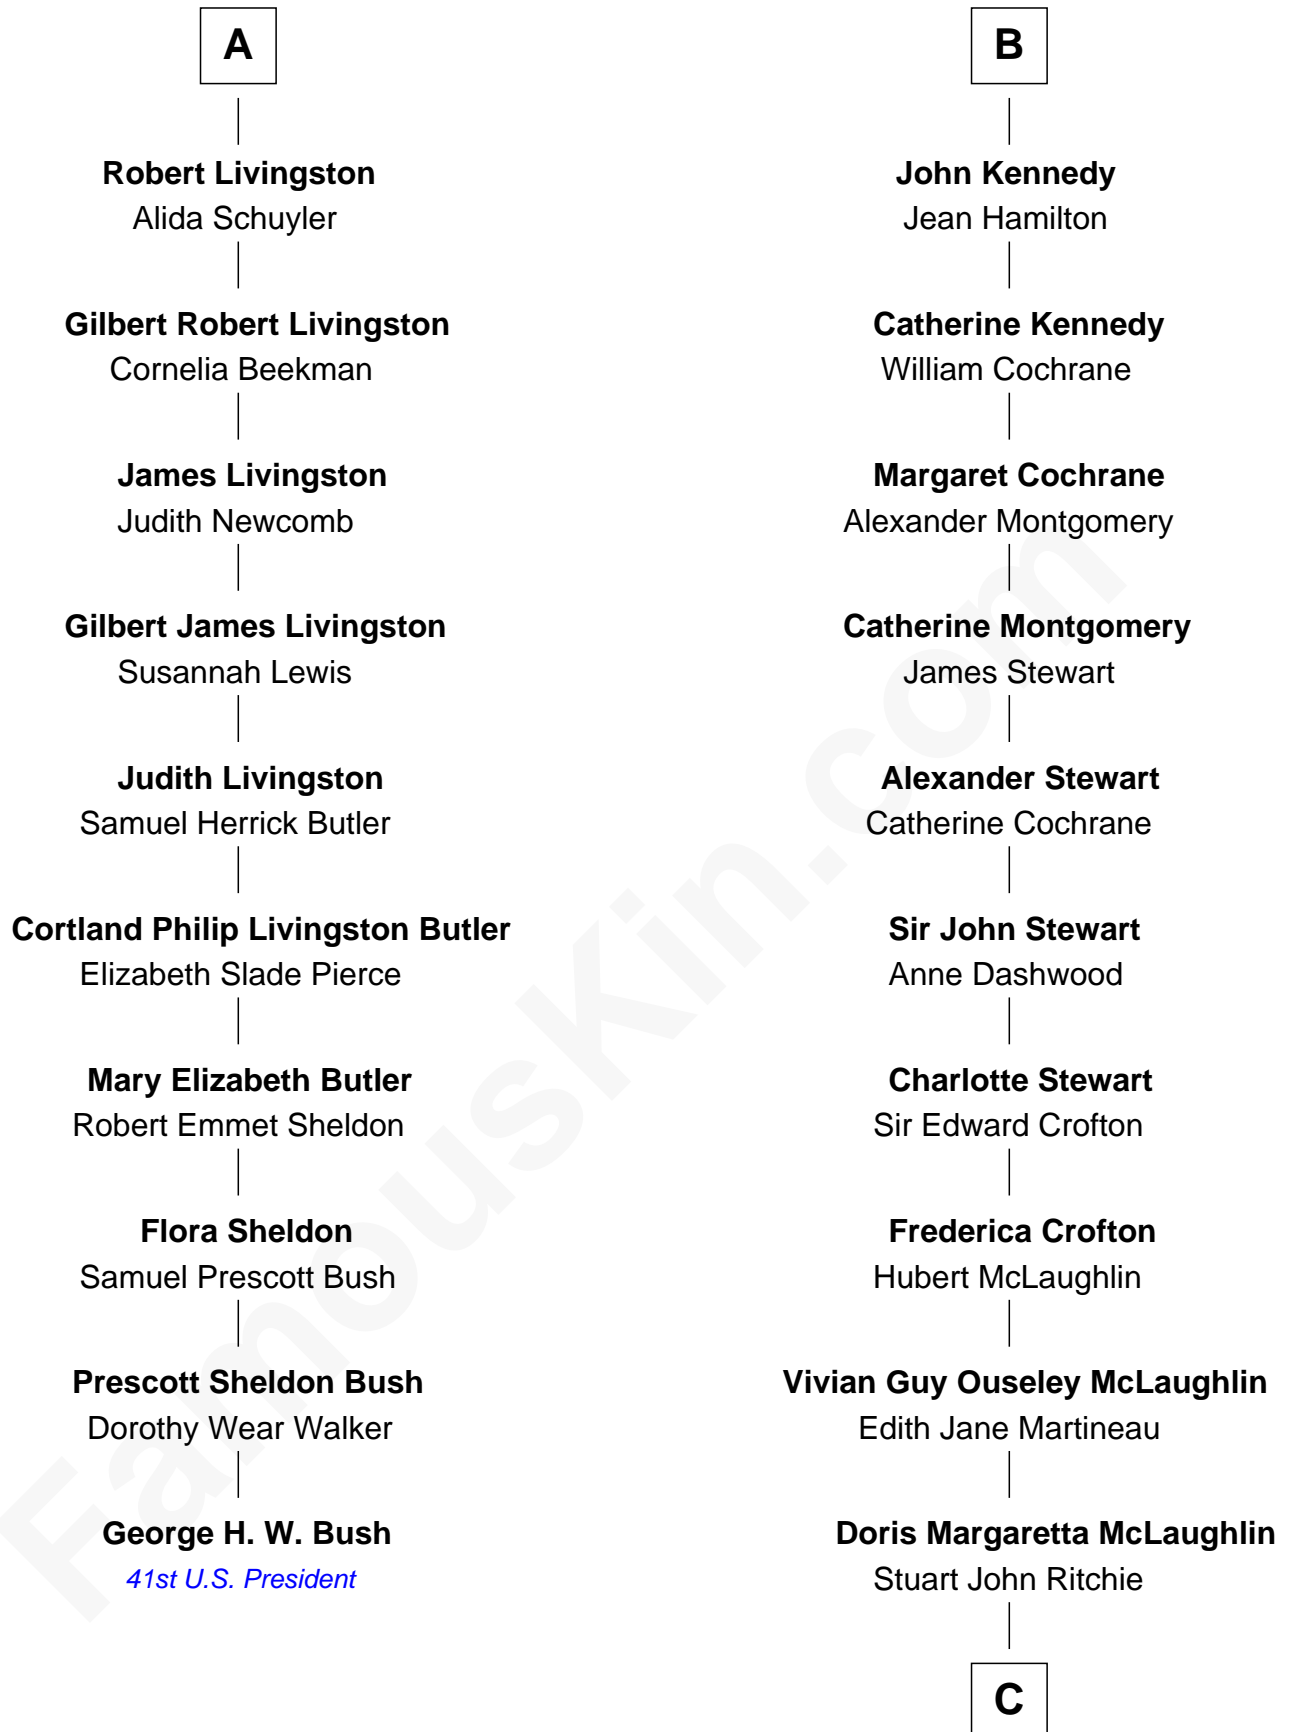

FamousKin.com
Relationship Chart of
George H. W. Bush
41st U.S. President

16th cousin 2 times removed of
Guy Ritchie
British Filmmaker

Sir Robert Erskine
 Elizabeth Lindsay

C

John Vivian Ritchie
Amber Mary Parkinson