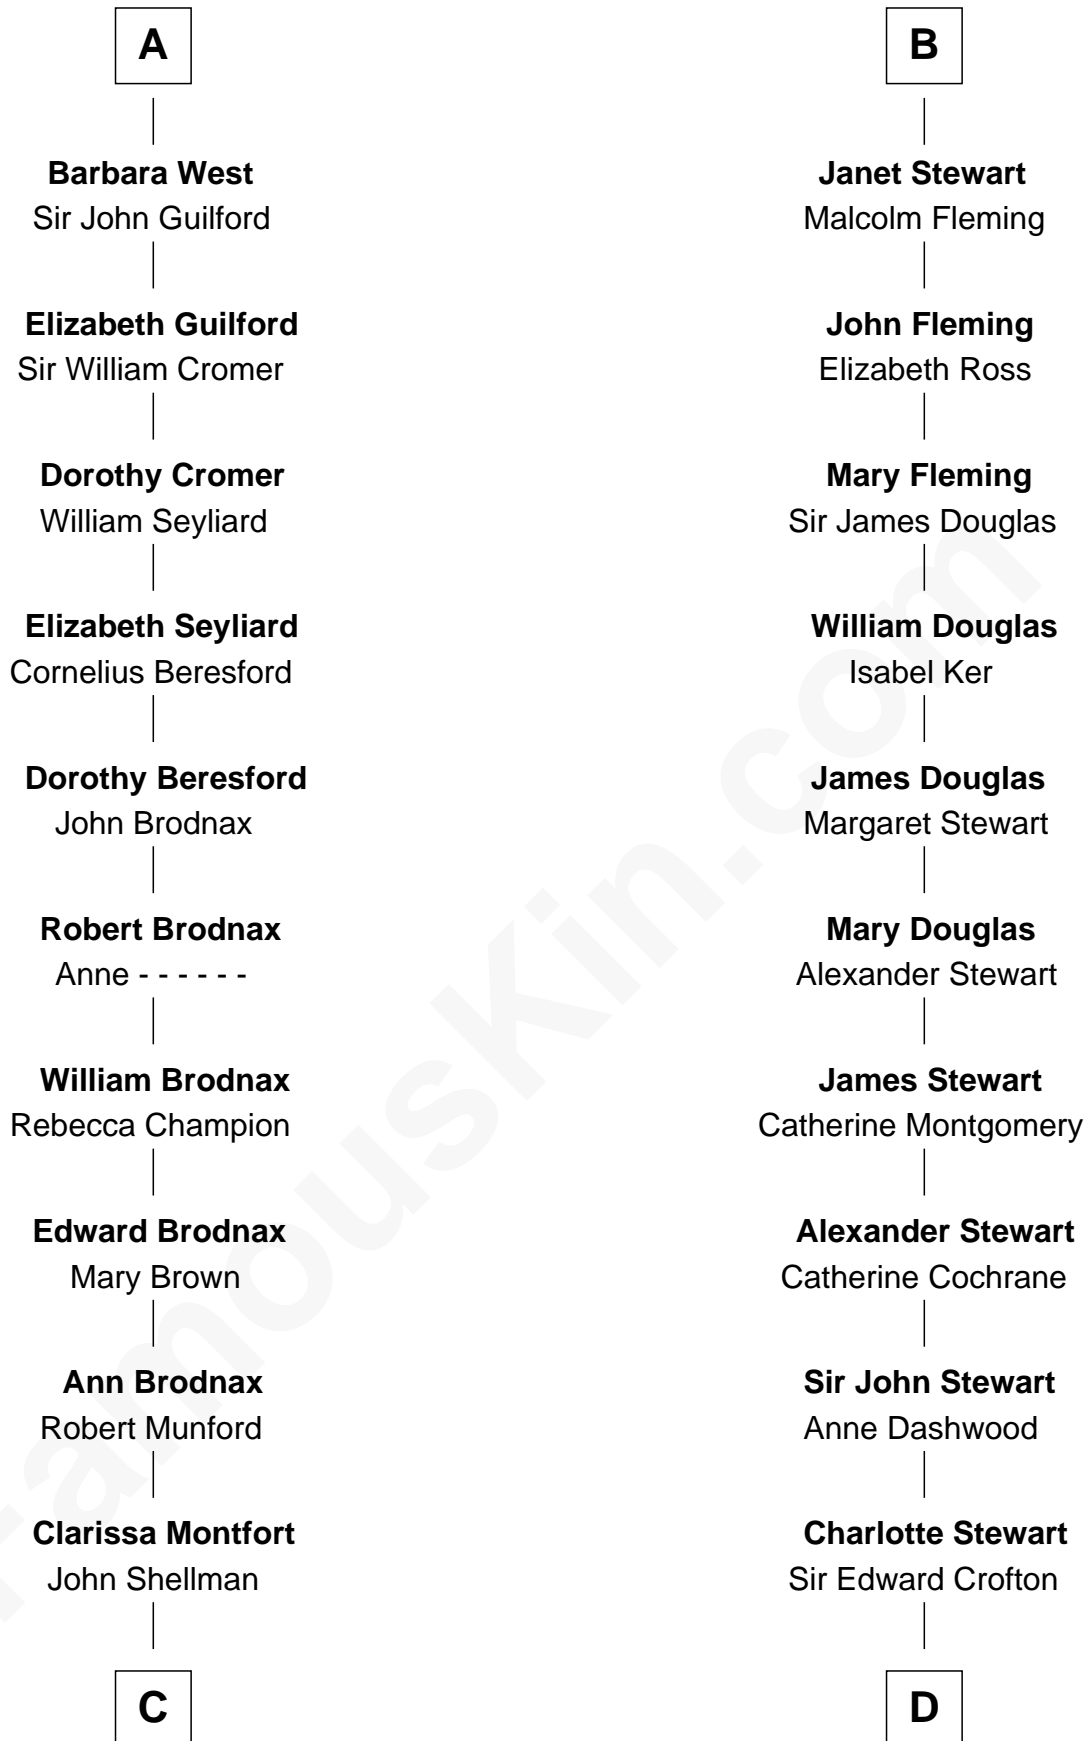

FamousKin.com Relationship Chart of

George H. W. Bush

41st U.S. President

21st cousin of

Guy Ritchie

British Filmmaker

Edmund Plantagenet

Blanche of Artois

C

Susan Montfort Shellman

Samuel Howard Fay

Harriet Eleanor Fay

Rev. James Smith Bush

Samuel Prescott Bush

Flora Sheldon

Prescott Sheldon Bush

Dorothy Wear Walker

George H. W. Bush

41st U.S. President

D

Frederica Crofton

Hubert McLaughlin

Vivian Guy Ouseley McLaughlin

Edith Jane Martineau