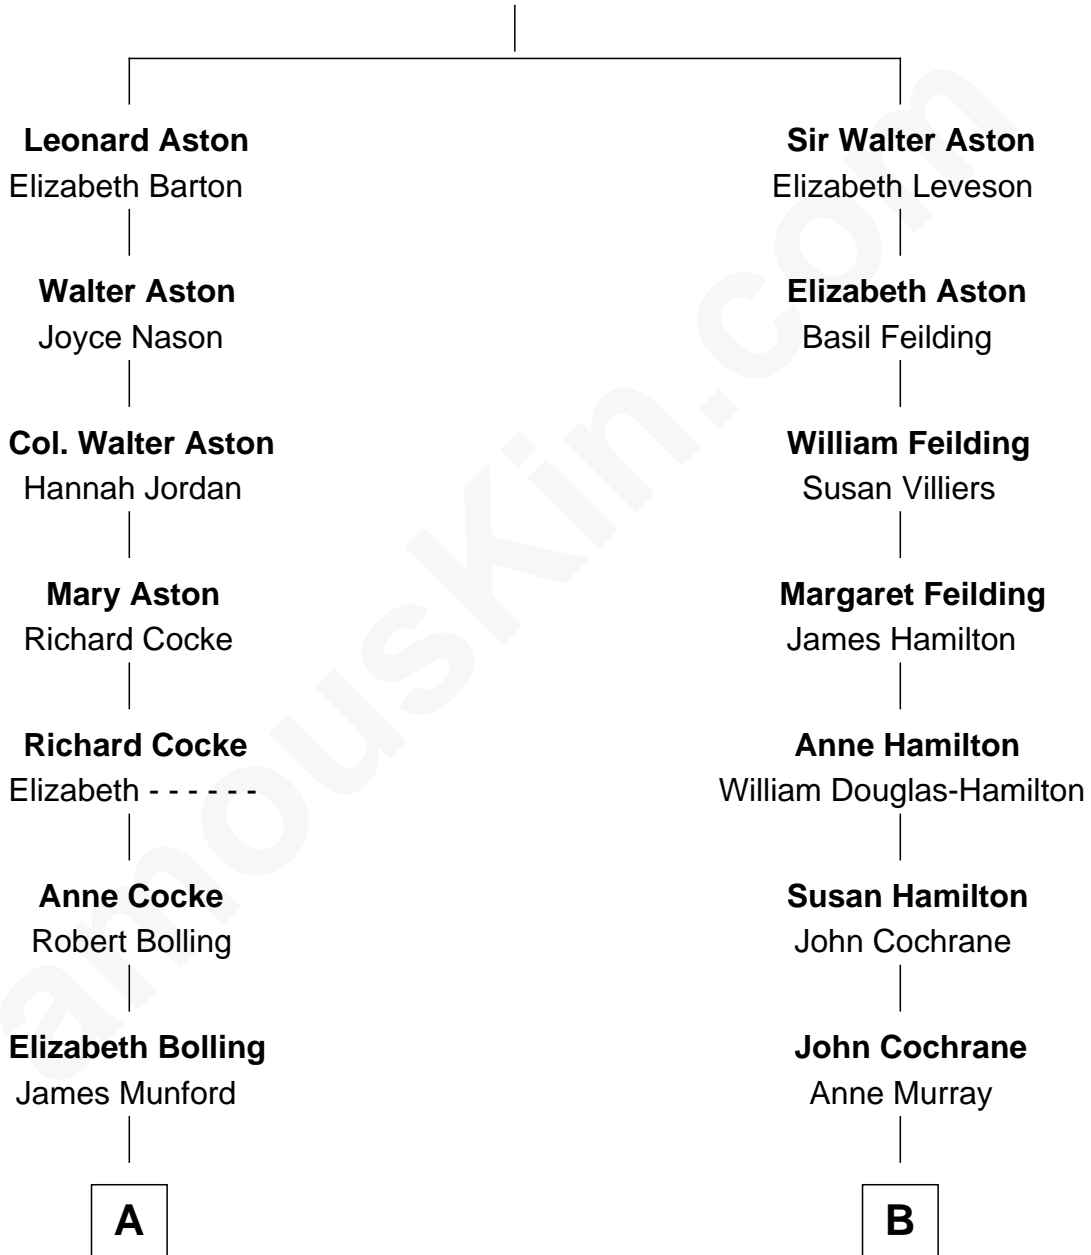

FamousKin.com
Relationship Chart of
George H. W. Bush
41st U.S. President

13th cousin 1 time removed of

Guy Ritchie
British Filmmaker

Sir Edward Aston
 Joan Bowles

A

Robert Munford

Ann Brodnax

Clarissa Montfort

John Shellman

Susan Montfort Shellman

Samuel Howard Fay

Harriet Eleanor Fay

Rev. James Smith Bush

Samuel Prescott Bush

Flora Sheldon

Prescott Sheldon Bush

Dorothy Wear Walker

George H. W. Bush

41st U.S. President

B

Catherine Cochrane

Alexander Stewart

Sir John Stewart

Anne Dashwood