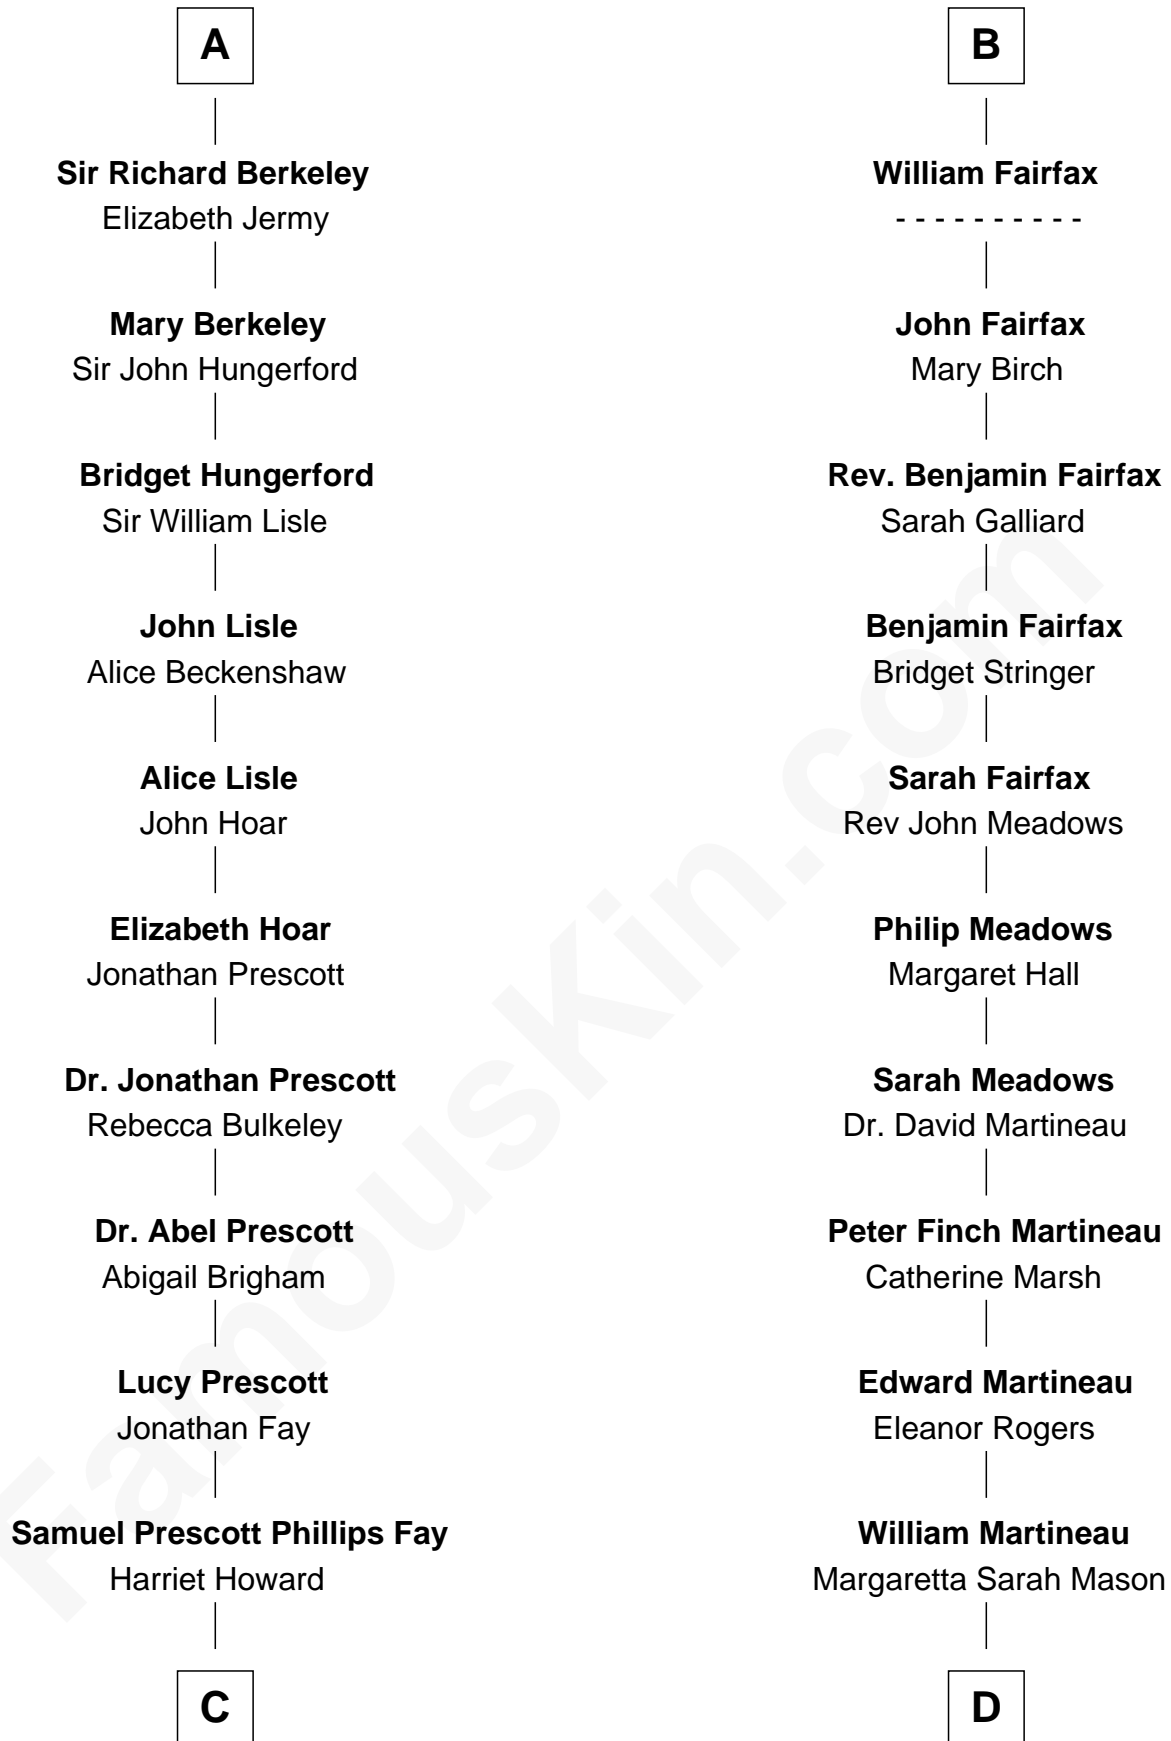

FamousKin.com
Relationship Chart of
George H. W. Bush
41st U.S. President

20th cousin 1 time removed of
Guy Ritchie
British Filmmaker

C

Samuel Howard Fay
Susan Montfort Shellman

Harriet Eleanor Fay
Rev. James Smith Bush

Samuel Prescott Bush
Flora Sheldon

Prescott Sheldon Bush
Dorothy Wear Walker

George H. W. Bush
41st U.S. President

D

Edith Jane Martineau
Vivian Guy Ouseley McLaughlin

Doris Margaretta McLaughlin
Stuart John Ritchie

John Vivian Ritchie
Amber Mary Parkinson

Guy Ritchie
British Filmmaker