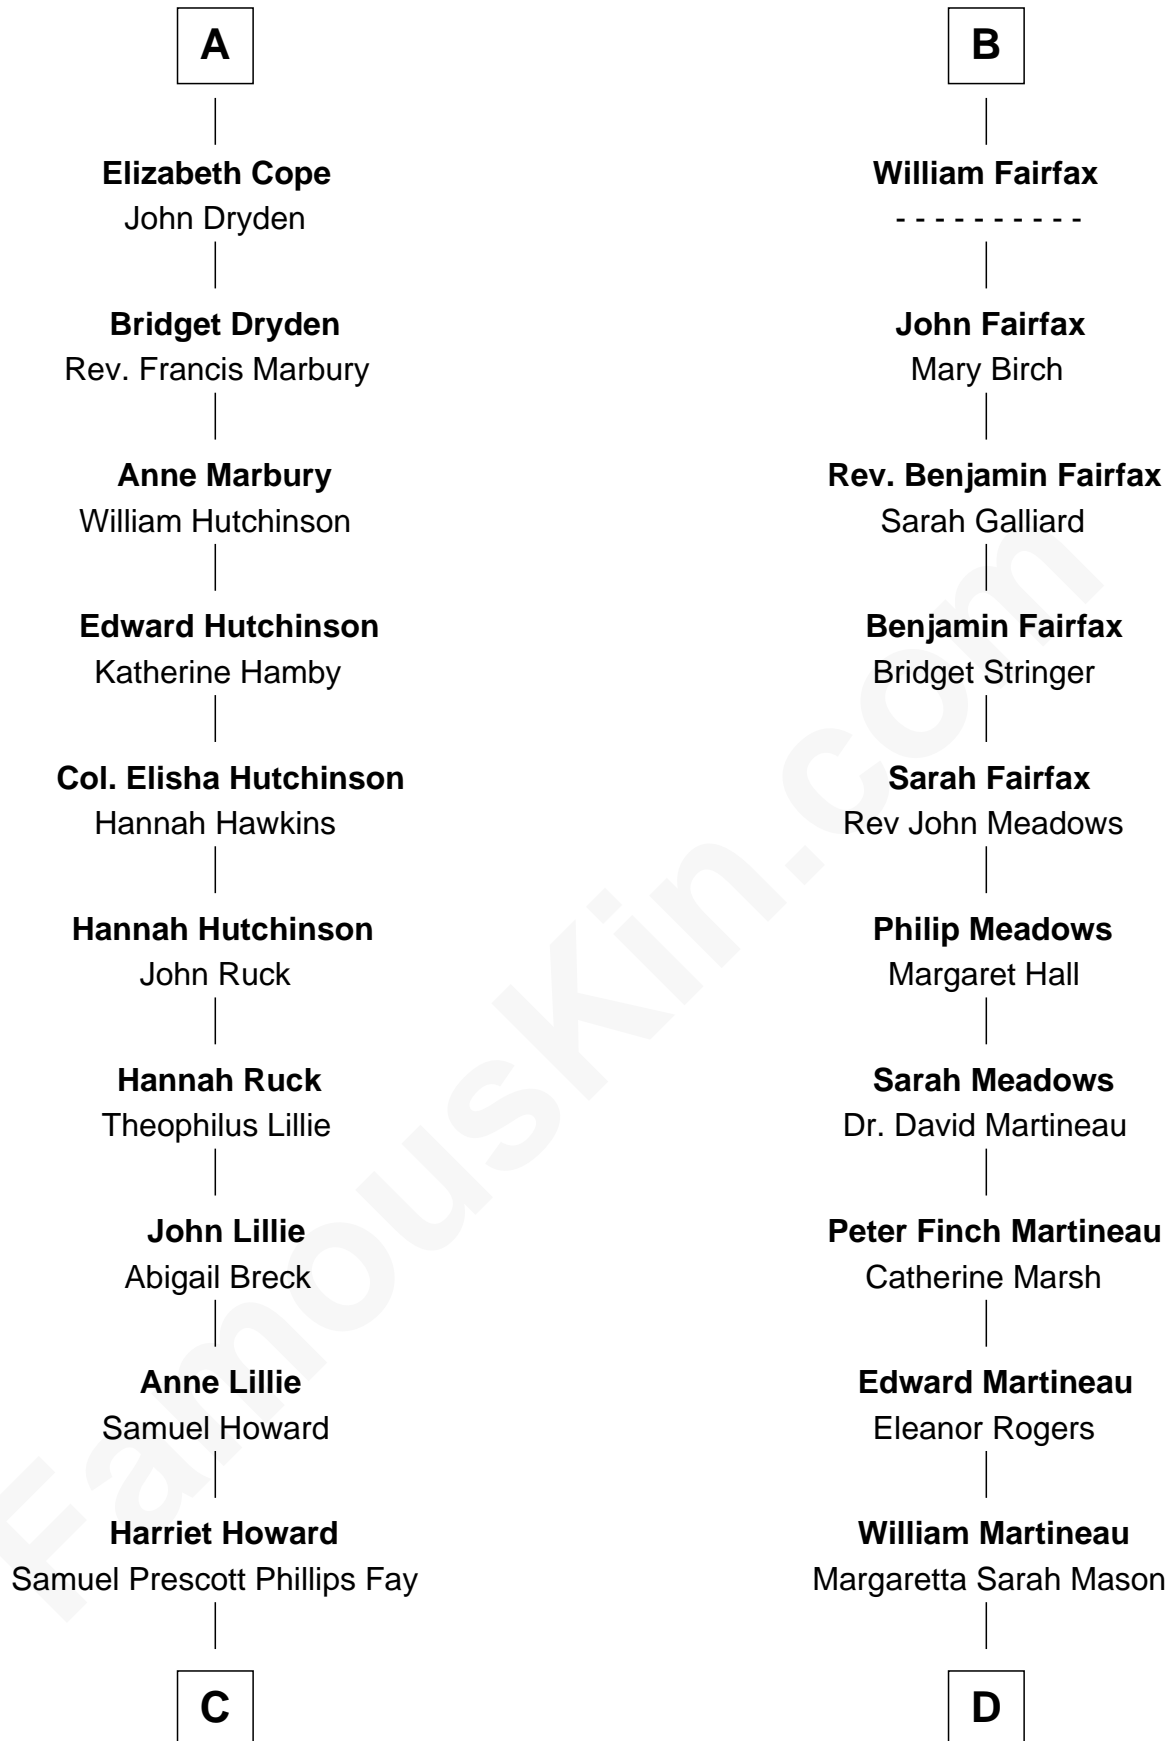

FamousKin.com
Relationship Chart of
George H. W. Bush
41st U.S. President

20th cousin 1 time removed of

Guy Ritchie
British Filmmaker

Margaret de Audley
 Ralph de Stafford

C

Samuel Howard Fay
Susan Montfort Shellman

Harriet Eleanor Fay
Rev. James Smith Bush

Samuel Prescott Bush
Flora Sheldon

Prescott Sheldon Bush
Dorothy Wear Walker

George H. W. Bush
41st U.S. President

D

Edith Jane Martineau
Vivian Guy Ouseley McLaughlin

Doris Margaretta McLaughlin
Stuart John Ritchie

John Vivian Ritchie
Amber Mary Parkinson

Guy Ritchie
British Filmmaker