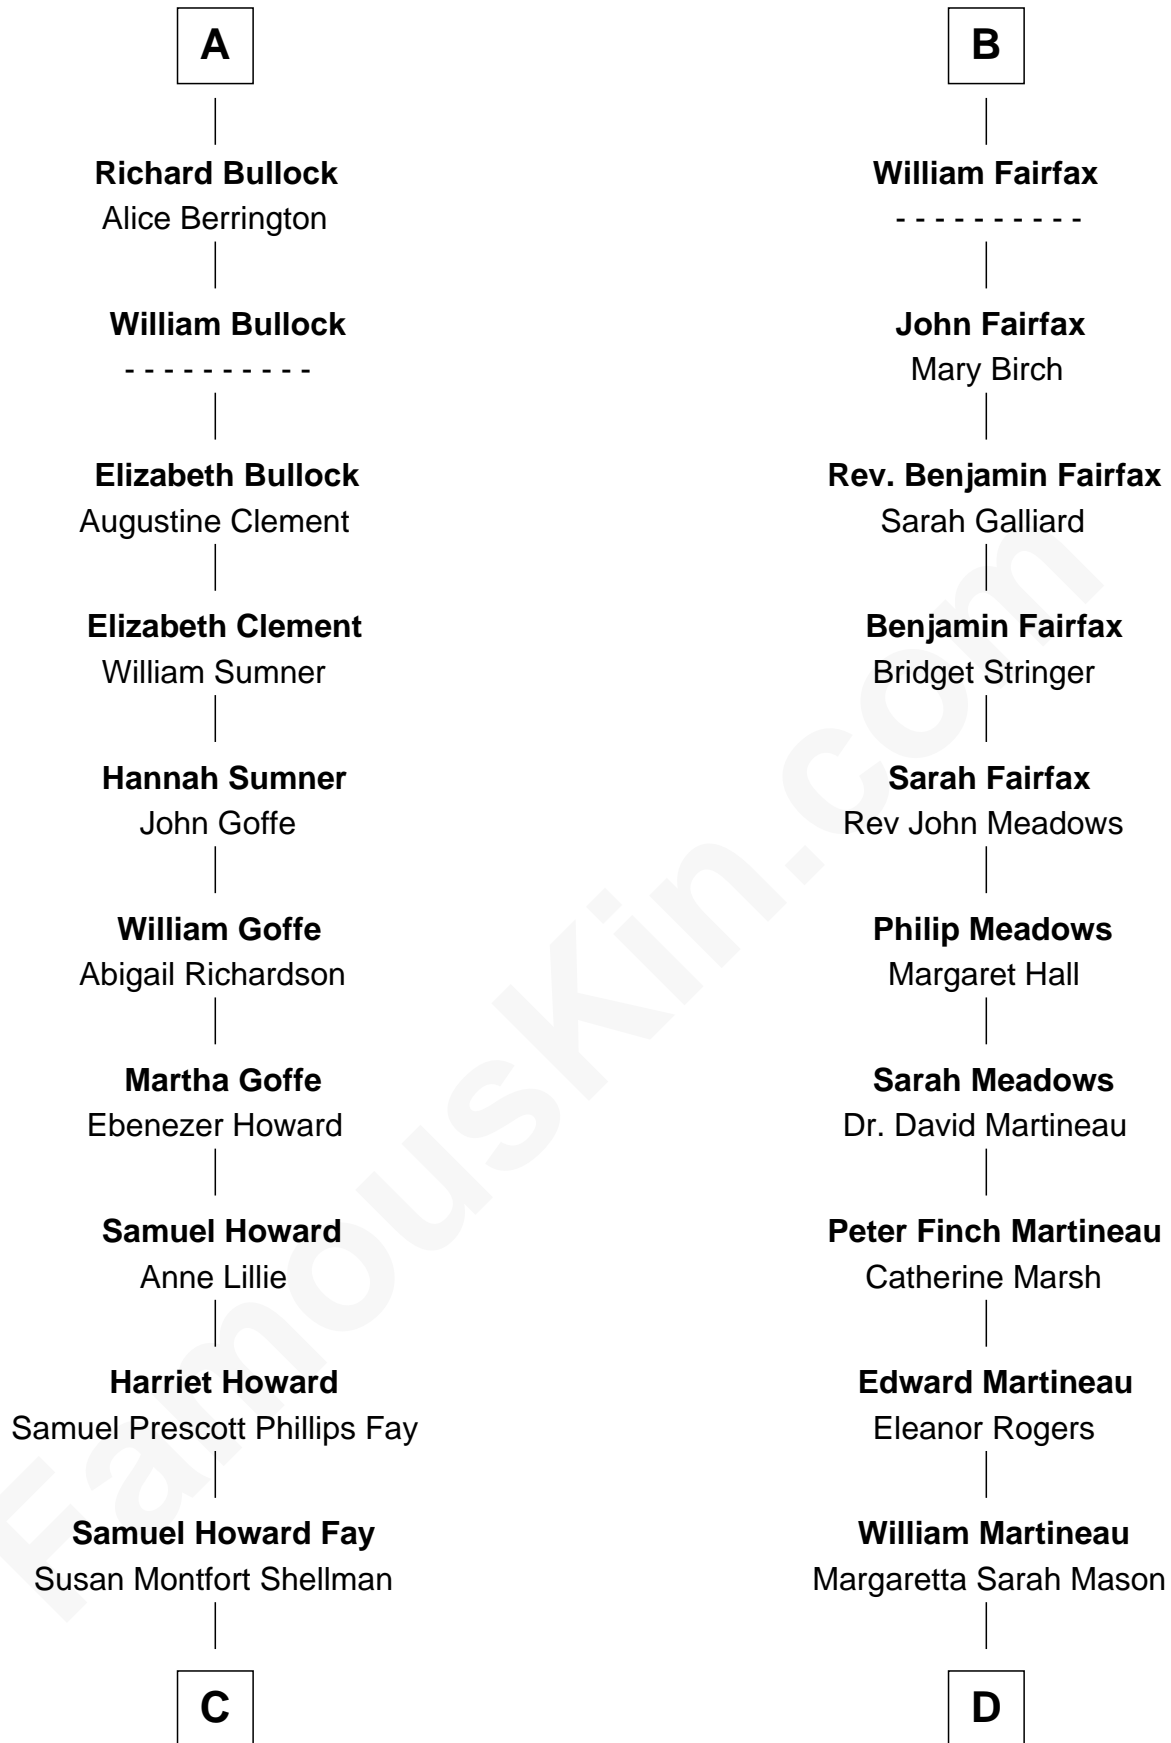

# FamousKin.com Relationship Chart of

**George H. W. Bush**

*41st U.S. President*

20th cousin of

**Guy Ritchie**

*British Filmmaker*

**William de Montagu**  
Katherine de Grandison

**Sibyl de Montagu**  
Sir Edmund Fitzalan

**Philippe Fitzalan**  
Sir Richard Sergeaux

**Alice Sergeaux**  
Sir Richard de Vere

**Sir John de Vere**  
Elizabeth Howard

**Joan de Vere**  
Sir William Norreys

**Margaret Norreys**  
Gilbert Bullock

**Thomas Bullock**  
Alice Kingsmill

**A**

**Philippa de Montagu**  
Sir Roger de Mortimer

**Edmund Mortimer**  
Philippa Plantagenet

**Elizabeth Mortimer**  
Sir Henry Percy

**Sir Henry Percy**  
Eleanor Neville

**Sir Henry Percy**  
Eleanor Poynings

**Margaret Percy**  
Sir William Gascoigne

**Agnes Gascoigne**  
Sir Thomas Fairfax

**B**

**C**

**Harriet Eleanor Fay**  
Rev. James Smith Bush

**Samuel Prescott Bush**  
Flora Sheldon

**Prescott Sheldon Bush**  
Dorothy Wear Walker