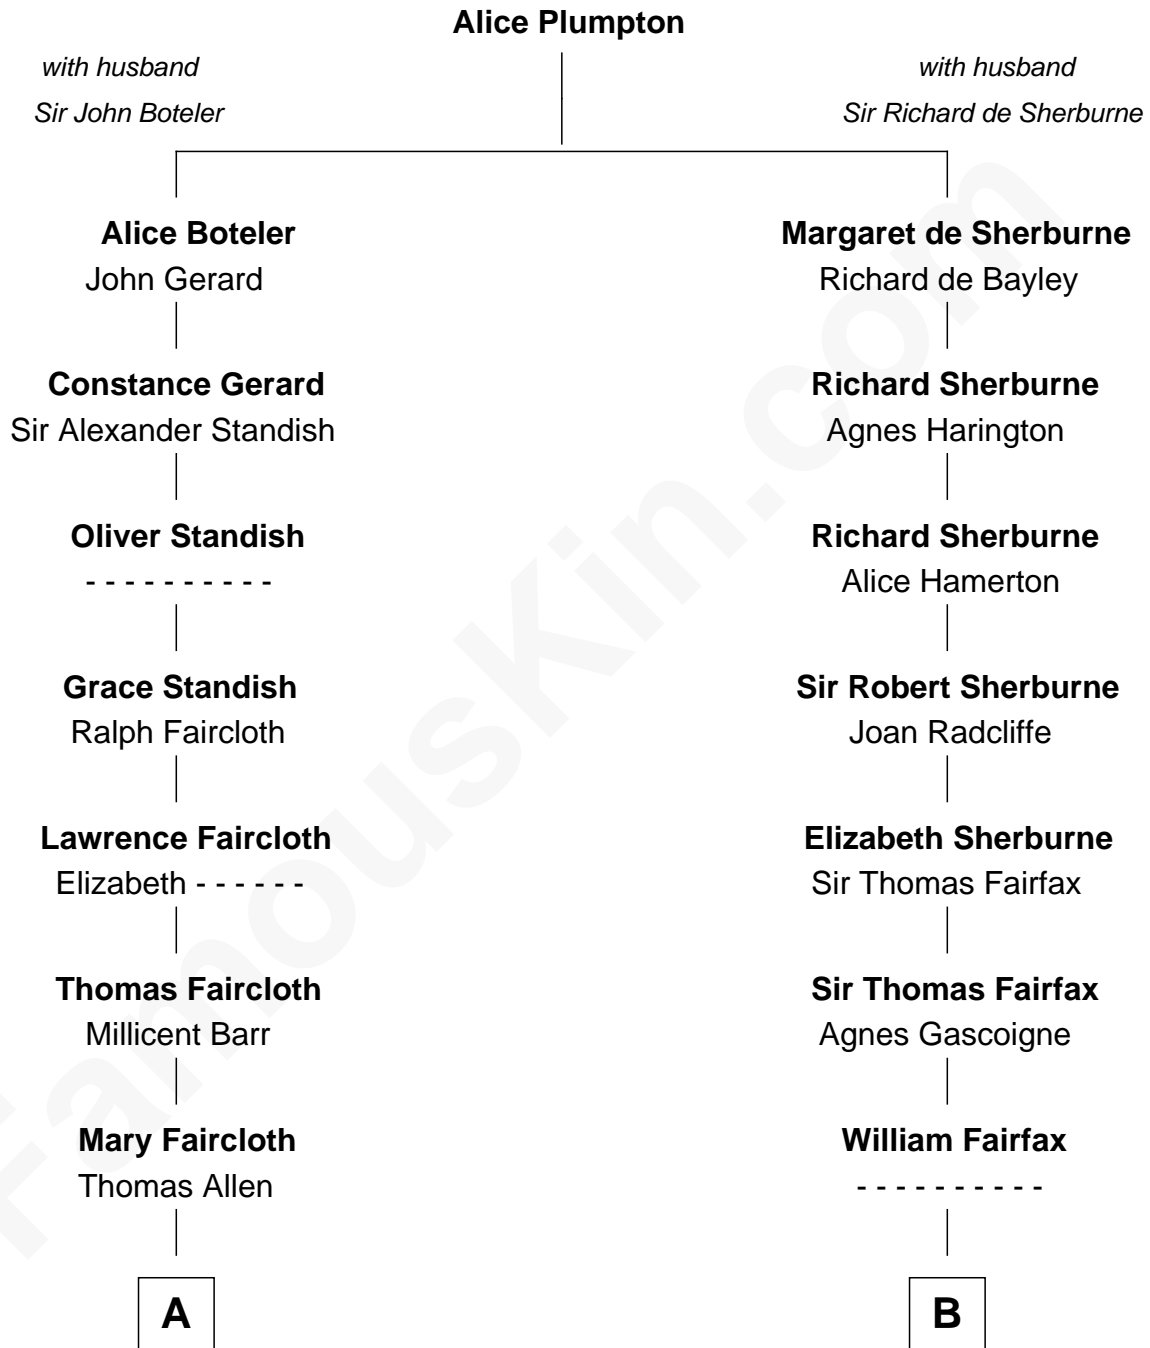

**FamousKin.com**  
**Relationship Chart of**  
**George H. W. Bush**  
*41st U.S. President*

18th cousin 1 time removed of

**Guy Ritchie**  
*British Filmmaker*

**C**

**Prescott Sheldon Bush**

Dorothy Wear Walker

**George H. W. Bush**

*41st U.S. President*

**D**

**Doris Margaretta McLaughlin**

Stuart John Ritchie

**John Vivian Ritchie**

Amber Mary Parkinson

**Guy Ritchie**