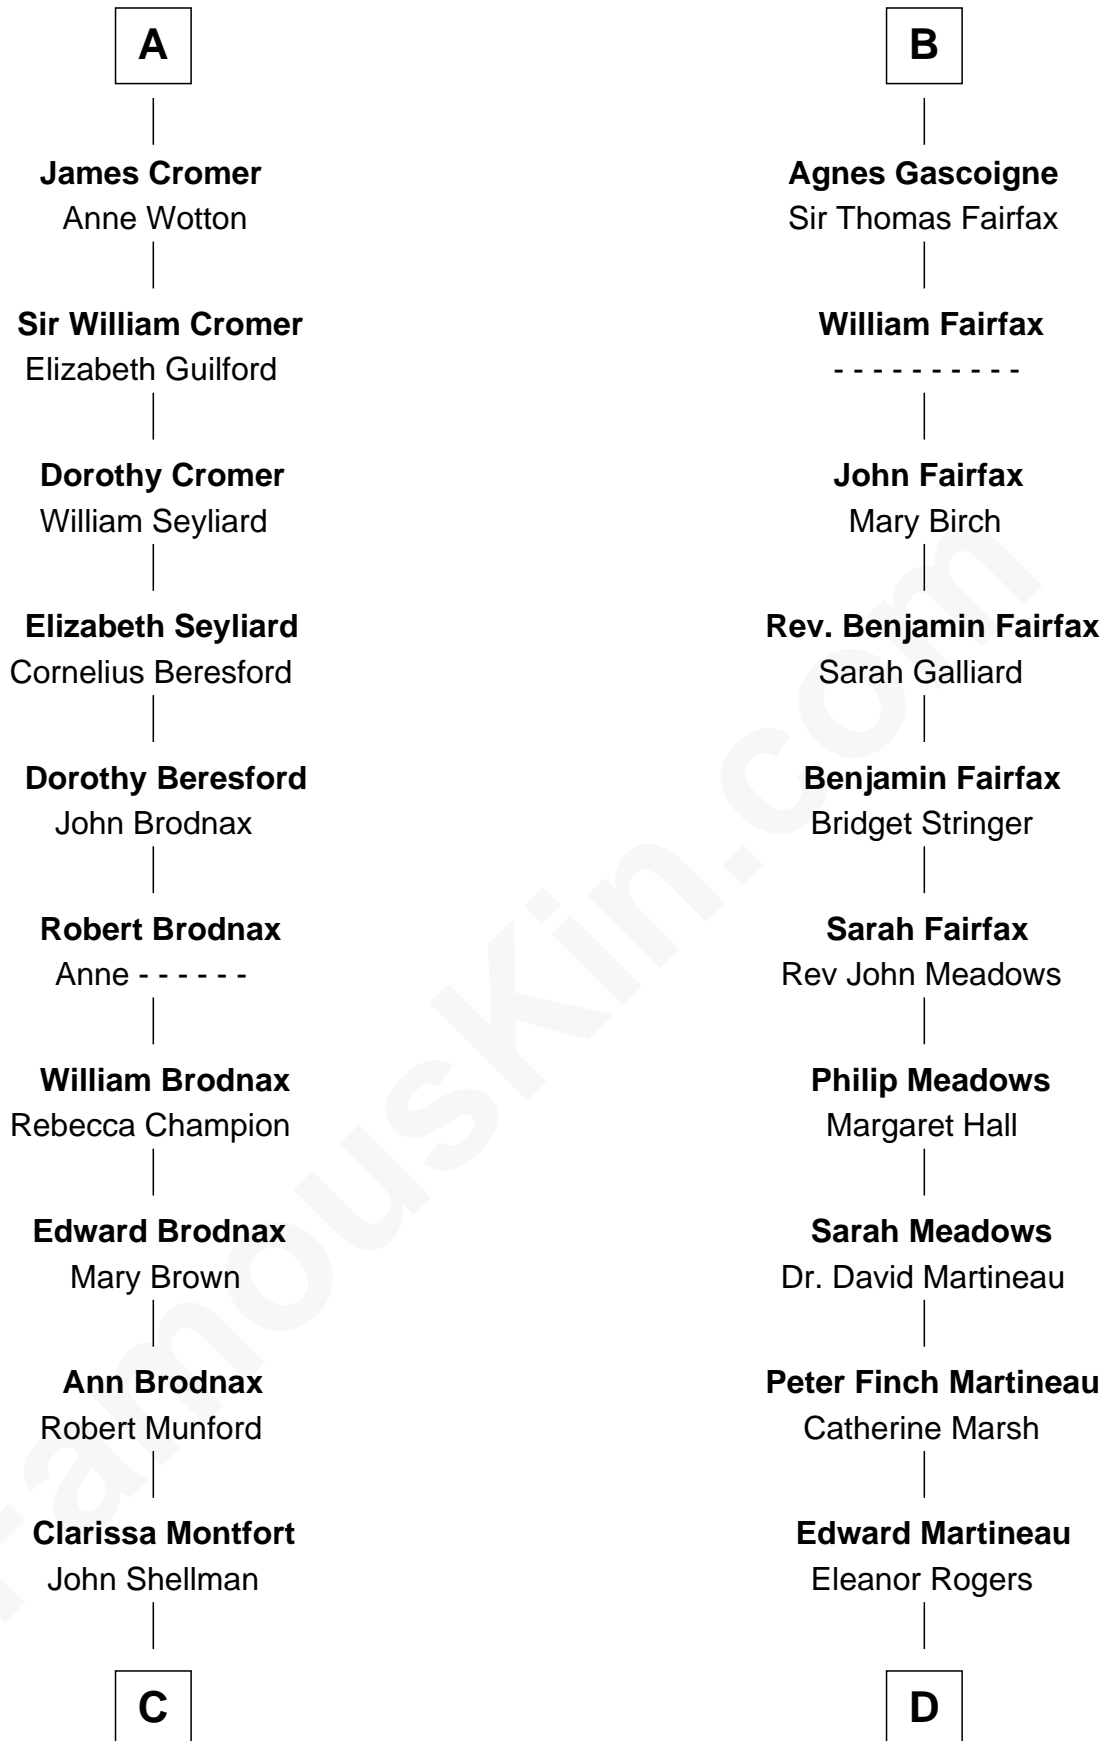

FamousKin.com Relationship Chart of

George H. W. Bush

41st U.S. President

21st cousin of

Guy Ritchie

British Filmmaker

Guy de Beauchamp

Alice de Toeni

Elizabeth Newmarch

Jane de Neville

Sir William Gascoigne

Sir William Gascoigne

Margaret Percy

B

C

Susan Montfort Shellman

Samuel Howard Fay

Harriet Eleanor Fay

Rev. James Smith Bush

Samuel Prescott Bush

Flora Sheldon

Prescott Sheldon Bush

Dorothy Wear Walker

George H. W. Bush