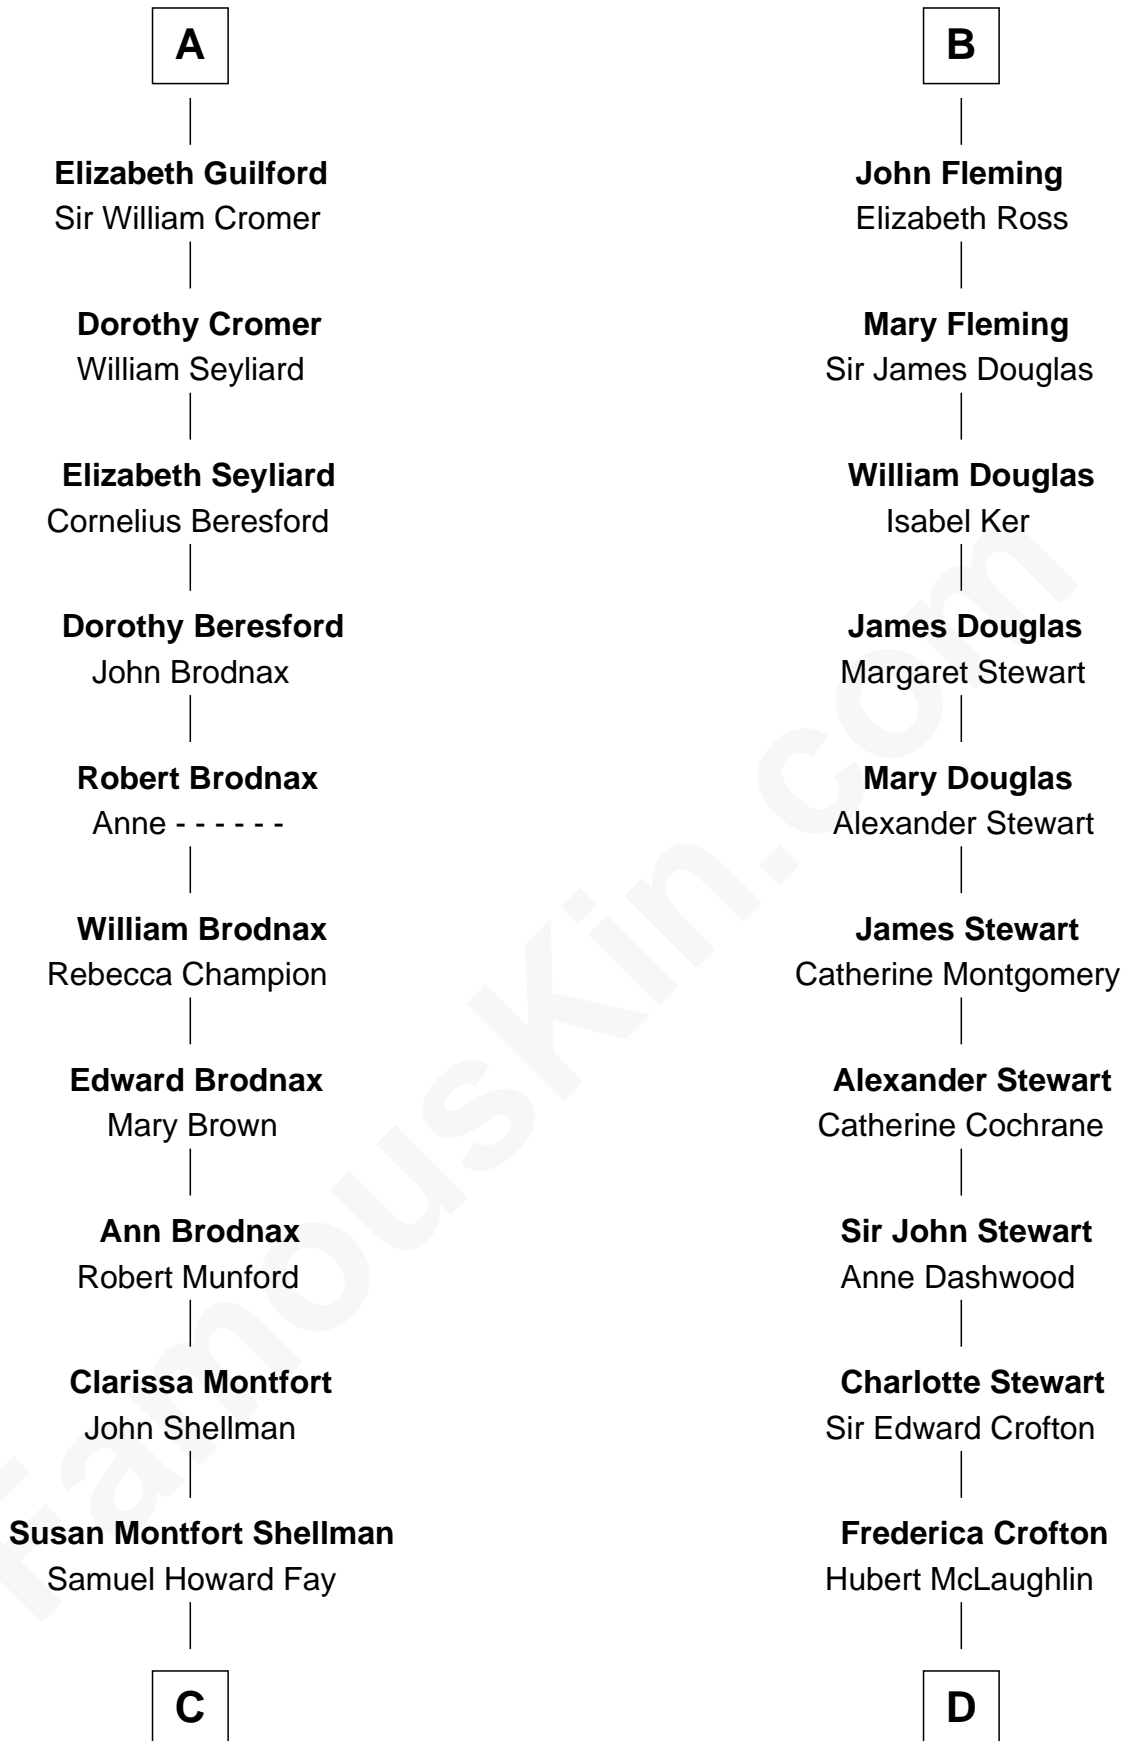

FamousKin.com Relationship Chart of

George H. W. Bush

41st U.S. President

20th cousin of

Guy Ritchie

British Filmmaker

Sir Robert de Holland

Maude la Zouche

C

Harriet Eleanor Fay
Rev. James Smith Bush

Samuel Prescott Bush
Flora Sheldon

Prescott Sheldon Bush
Dorothy Wear Walker

George H. W. Bush
41st U.S. President

D

Vivian Guy Ouseley McLaughlin
Edith Jane Martineau