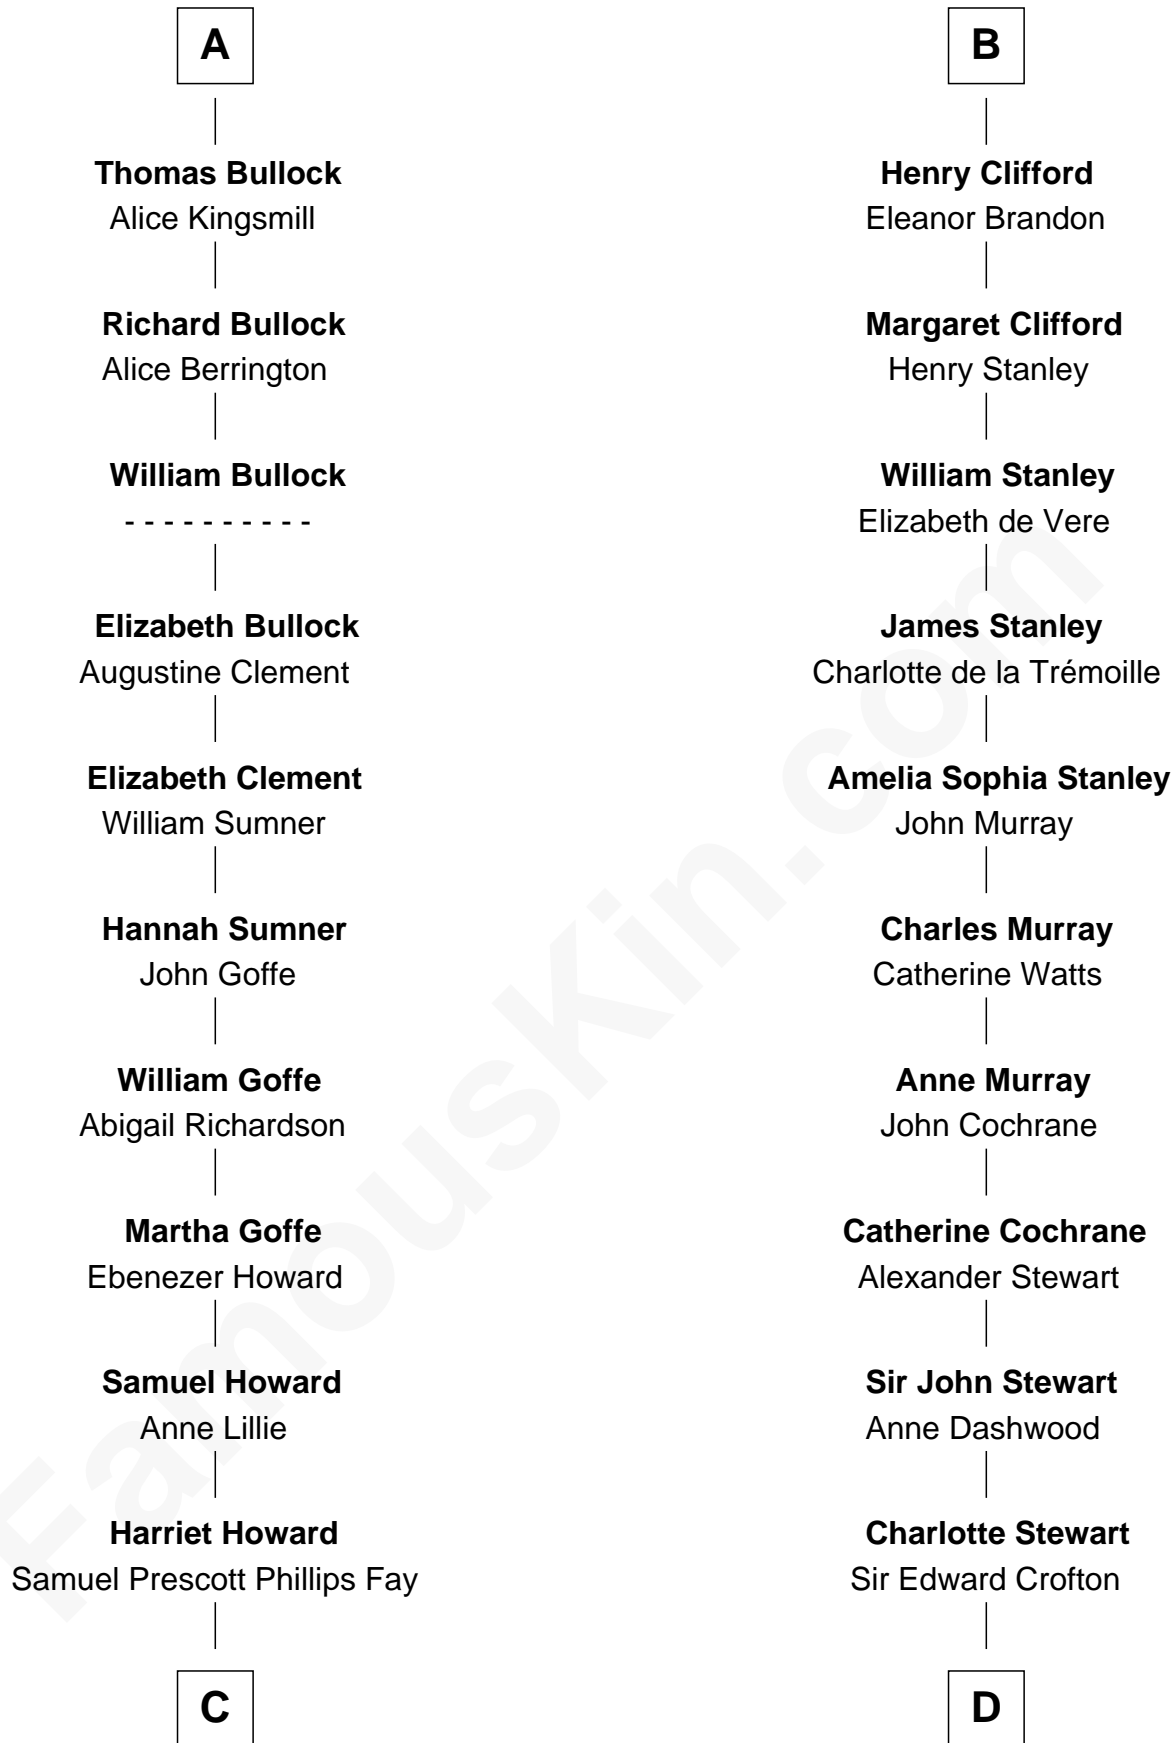

FamousKin.com Relationship Chart of

George H. W. Bush

41st U.S. President

21st cousin of

Guy Ritchie

British Filmmaker

Hugh le Despencer

Eleanor de Clare

Maurice de Berkeley

Thomas de Berkeley

Margaret de Lisle

Elizabeth de Berkeley

Richard de Beauchamp

Eleanor Beauchamp

Edmund Beaufort

Eleanor Beaufort

Sir Robert Spencer

Catherine Spencer

Henry Algernon Percy

Margaret Percy

Henry Clifford

B

C

Samuel Howard Fay
Susan Montfort Shellman

Harriet Eleanor Fay
Rev. James Smith Bush

Samuel Prescott Bush
Flora Sheldon

Prescott Sheldon Bush
Dorothy Wear Walker

George H. W. Bush
41st U.S. President

D

Frederica Crofton
Hubert McLaughlin

Vivian Guy Ouseley McLaughlin
Edith Jane Martineau