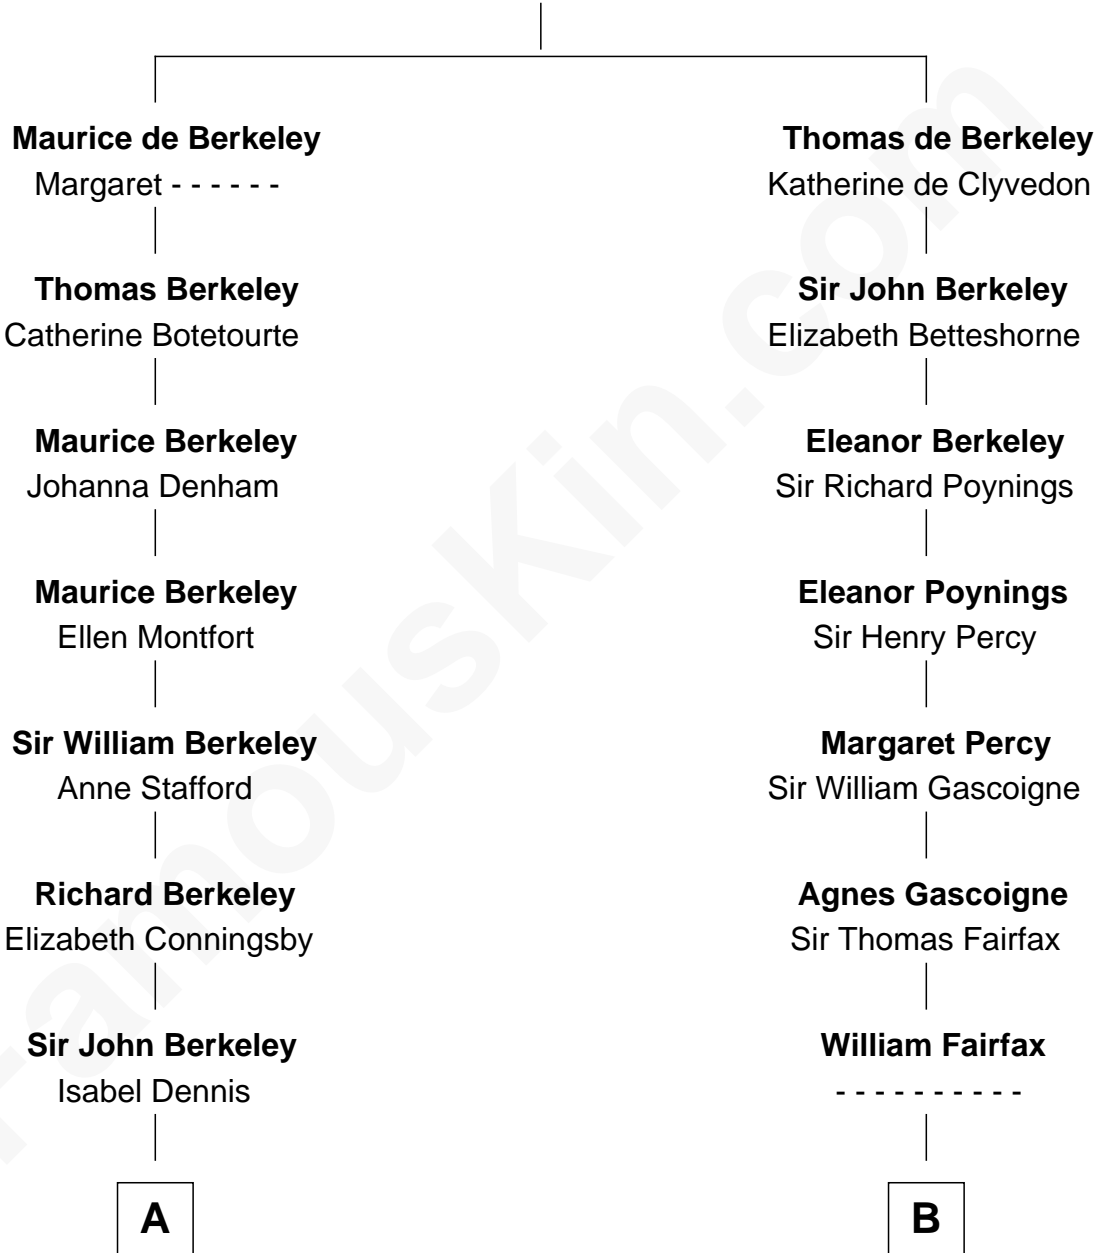

FamousKin.com
Relationship Chart of
George H. W. Bush
41st U.S. President

19th cousin 2 times removed of
Guy Ritchie
British Filmmaker

Sir Maurice de Berkeley
 Eve la Zouche

C

Samuel Howard Fay
Susan Montfort Shellman

Harriet Eleanor Fay
Rev. James Smith Bush

Samuel Prescott Bush
Flora Sheldon

Prescott Sheldon Bush
Dorothy Wear Walker

George H. W. Bush
41st U.S. President

D

Doris Margaretta McLaughlin
Stuart John Ritchie

John Vivian Ritchie
Amber Mary Parkinson

Guy Ritchie
British Filmmaker