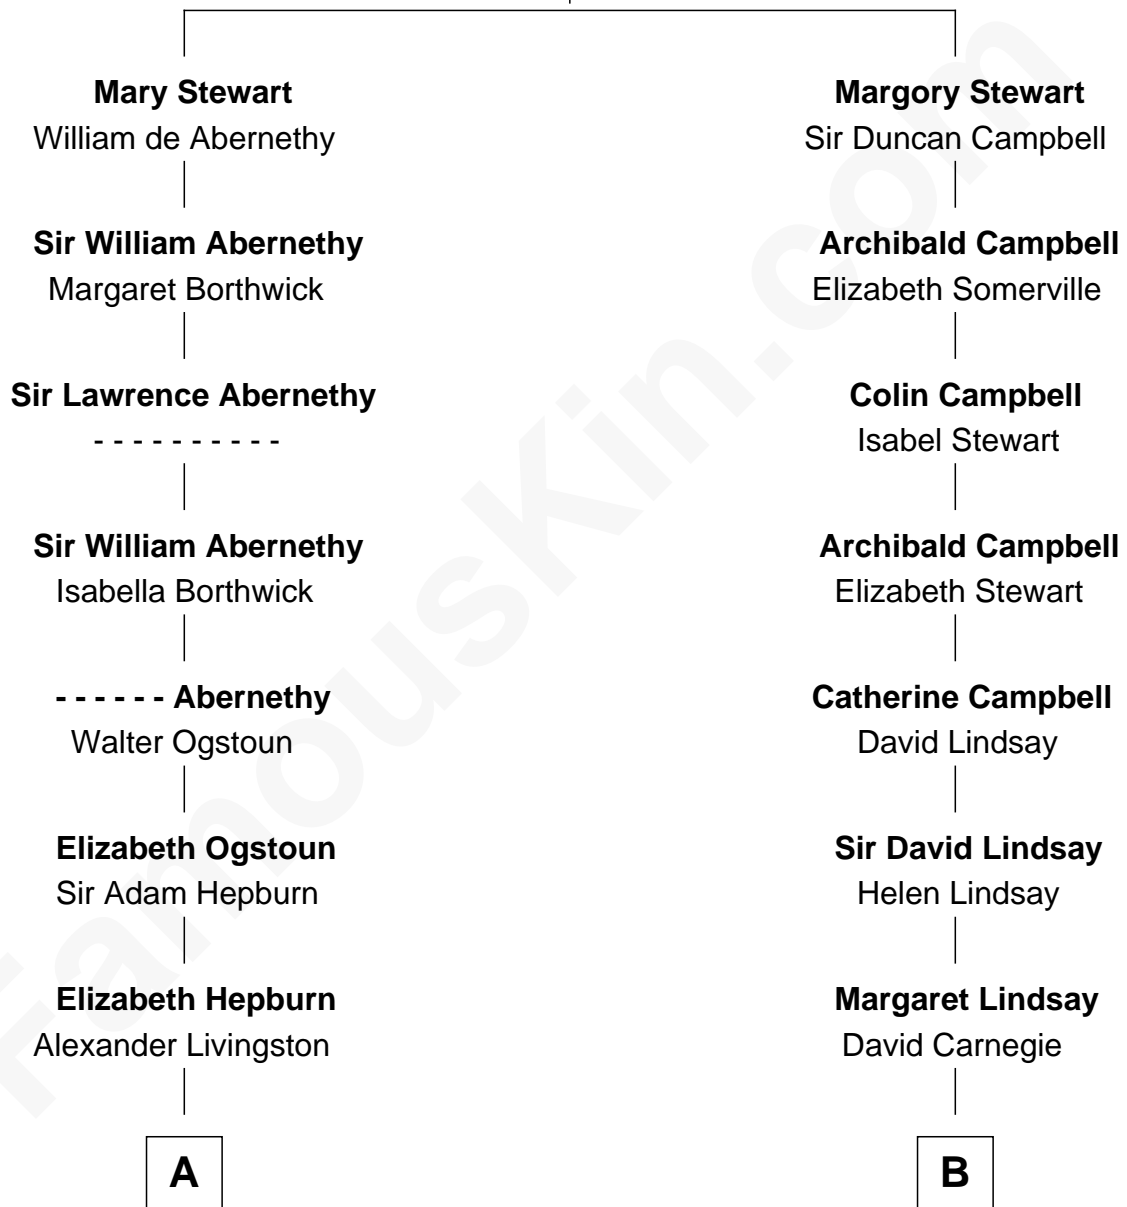

FamousKin.com
Relationship Chart of
George H. W. Bush
41st U.S. President

18th cousin 2 times removed of

Guy Ritchie
British Filmmaker

Robert Stewart
 Margaret Graham

C

Mary Elizabeth Butler
Robert Emmet Sheldon

Flora Sheldon
Samuel Prescott Bush

Prescott Sheldon Bush
Dorothy Wear Walker

George H. W. Bush
41st U.S. President

D

John Vivian Ritchie
Amber Mary Parkinson

Guy Ritchie
British Filmmaker

FamousKin.com