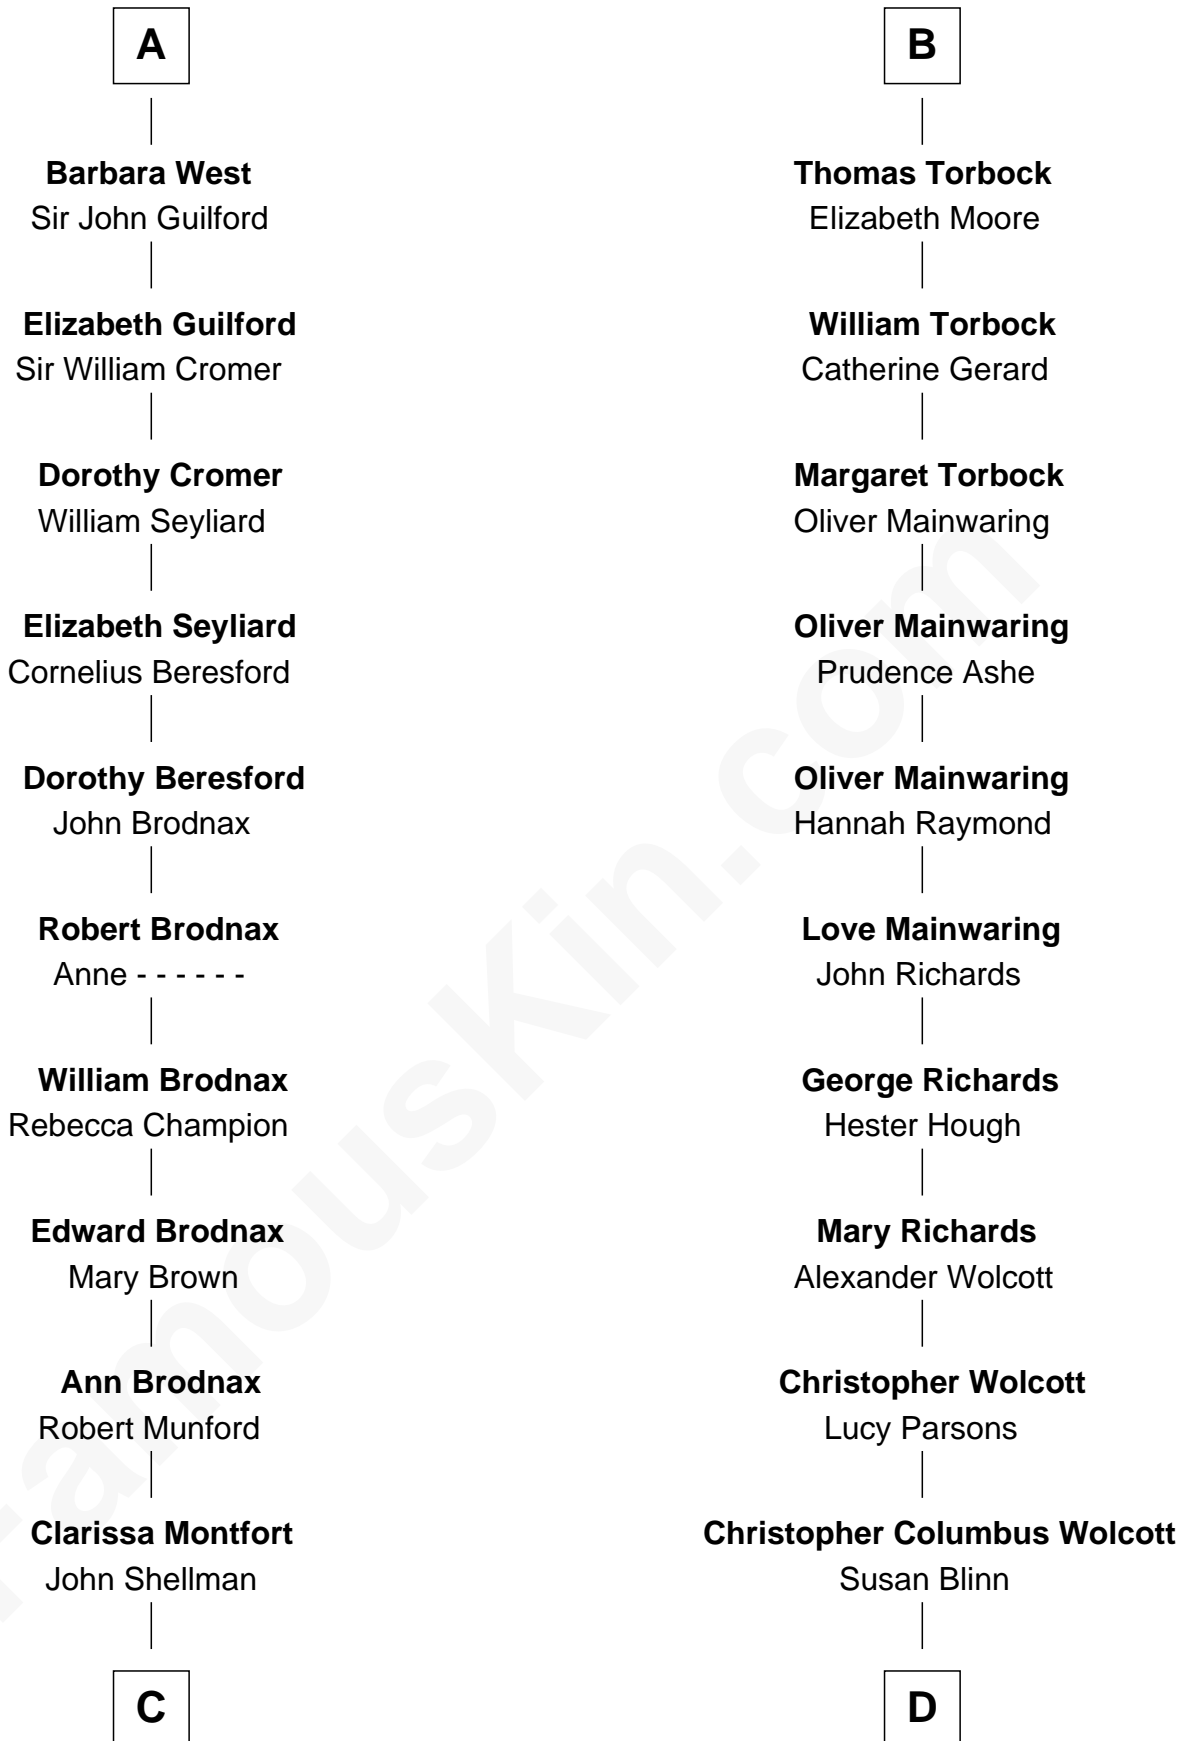

FamousKin.com
Relationship Chart of
George H. W. Bush
41st U.S. President

19th cousin 2 times removed of

Buckminster Fuller
Author, Architect, and Inventor

Edmund Plantagenet
 Blanche of Artois

C

Susan Montfort Shellman

Samuel Howard Fay

Harriet Eleanor Fay

Rev. James Smith Bush

Samuel Prescott Bush

Flora Sheldon

Prescott Sheldon Bush

Dorothy Wear Walker

George H. W. Bush

41st U.S. President

D

Caroline Matilda Wolcott

Martin Andrews

Caroline Wolcott Andrews

Richard Buckminster Fuller

Buckminster Fuller

Author, Architect, and Inventor