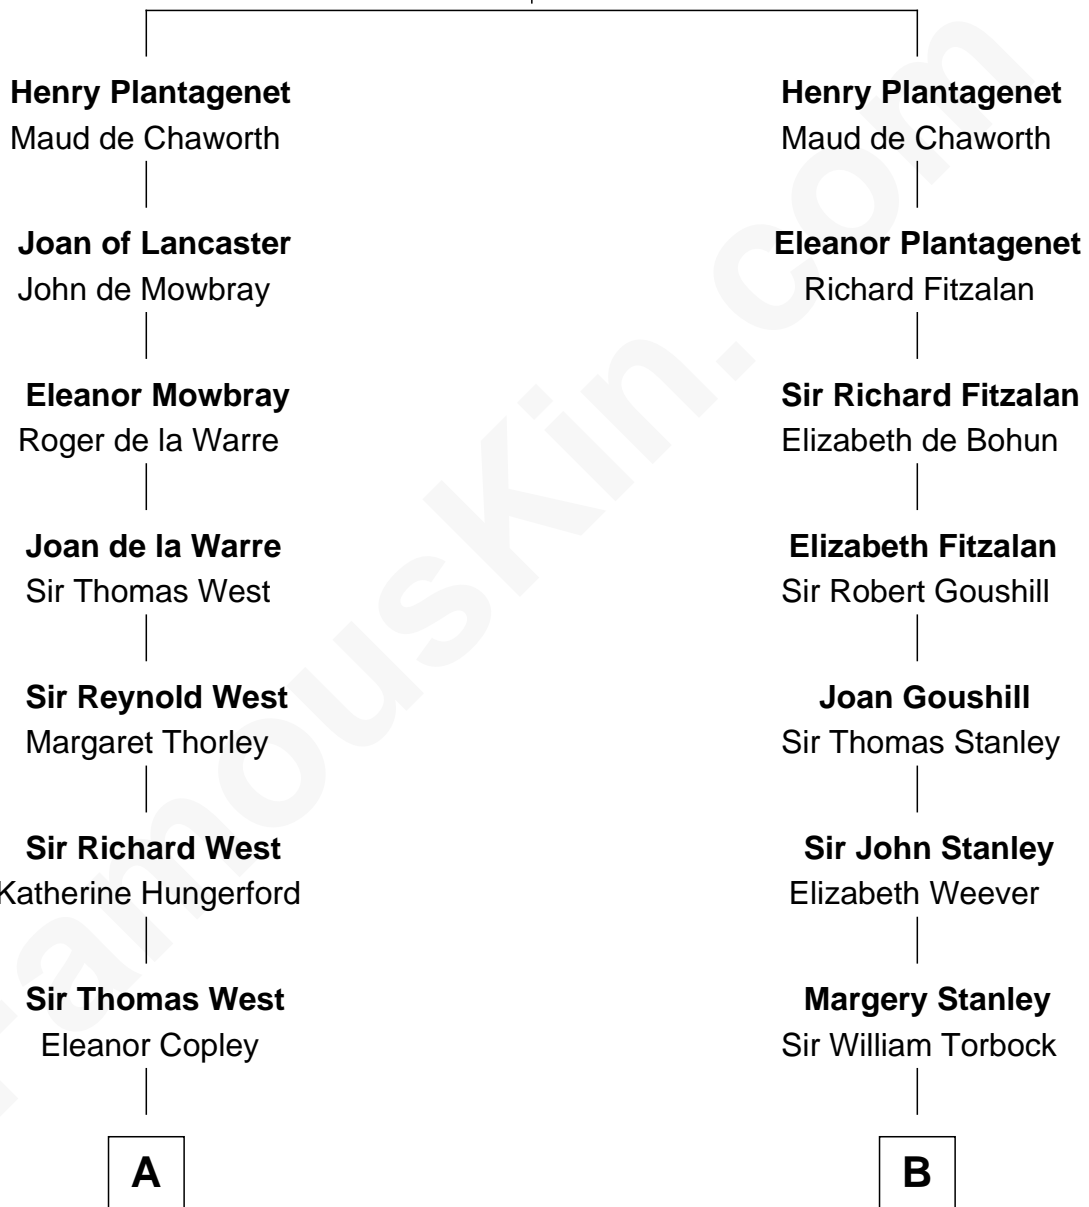

FamousKin.com
Relationship Chart of
George H. W. Bush
41st U.S. President

19th cousin 2 times removed of

Buckminster Fuller
Author, Architect, and Inventor

Edmund Plantagenet
 Blanche of Artois

C

Susan Montfort Shellman

Samuel Howard Fay

Harriet Eleanor Fay

Rev. James Smith Bush

Samuel Prescott Bush

Flora Sheldon

Prescott Sheldon Bush

Dorothy Wear Walker

George H. W. Bush

41st U.S. President

D

Caroline Matilda Wolcott

Martin Andrews

Caroline Wolcott Andrews

Richard Buckminster Fuller

Buckminster Fuller

Author, Architect, and Inventor