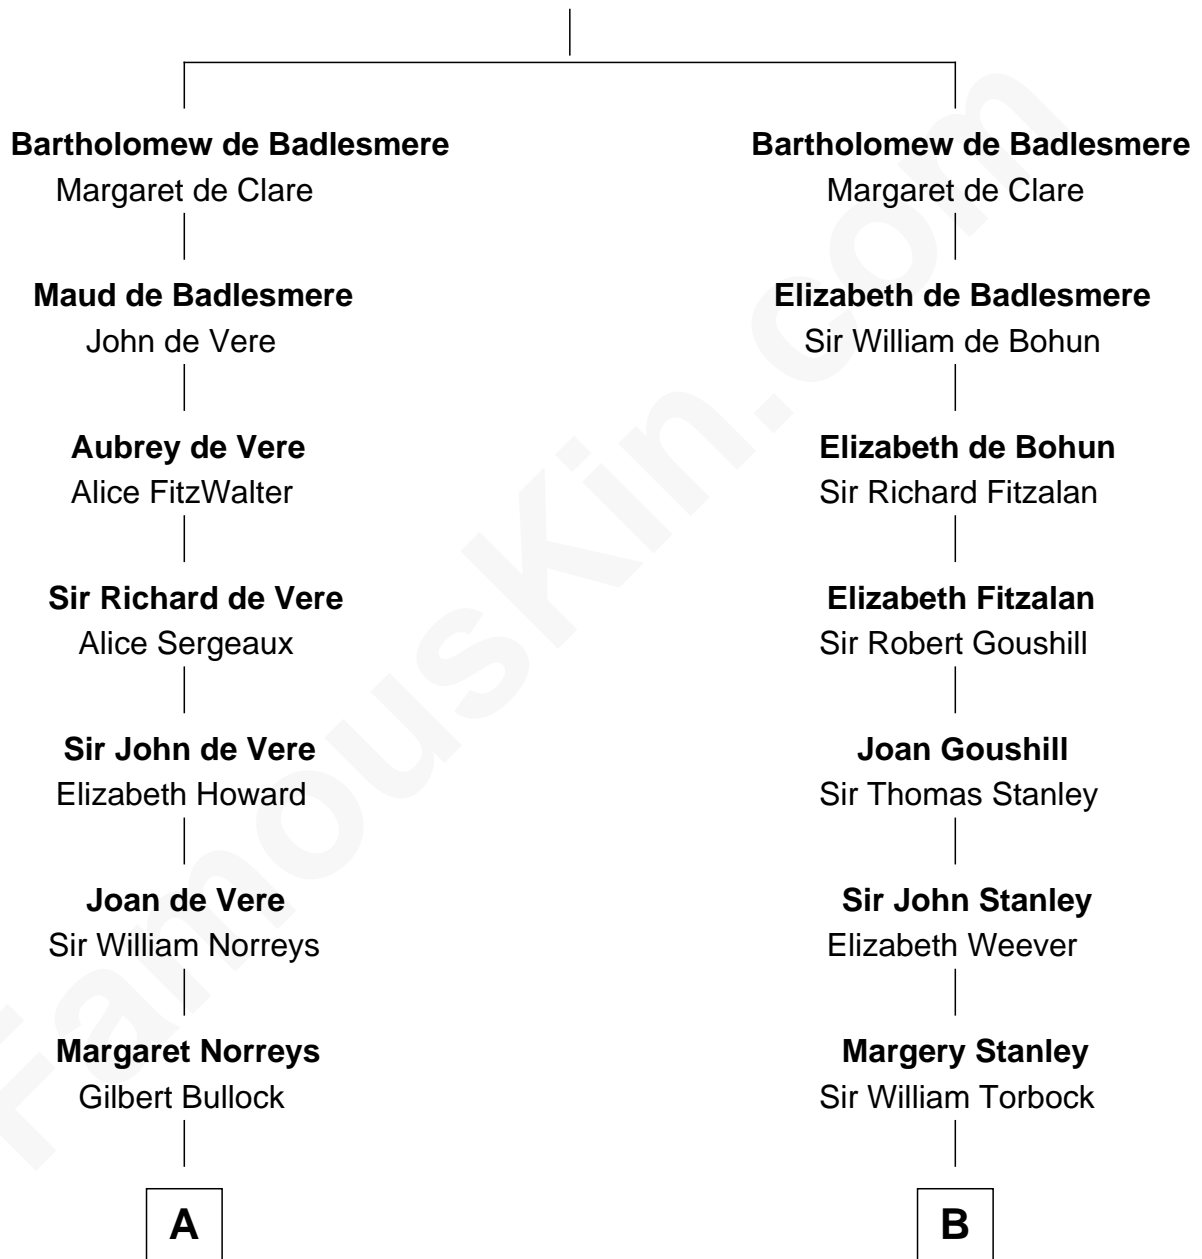

**FamousKin.com**  
**Relationship Chart of**  
**George H. W. Bush**  
*41st U.S. President*

19th cousin 2 times removed of  
**Buckminster Fuller**  
*Author, Architect, and Inventor*

**Gunselm de Badlesmere**

**C**

**Samuel Howard Fay**  
Susan Montfort Shellman

**Harriet Eleanor Fay**  
Rev. James Smith Bush

**Samuel Prescott Bush**  
Flora Sheldon

**Prescott Sheldon Bush**  
Dorothy Wear Walker

**George H. W. Bush**  
*41st U.S. President*

**D**

**Caroline Matilda Wolcott**  
Martin Andrews

**Caroline Wolcott Andrews**  
Richard Buckminster Fuller

**Buckminster Fuller**  
*Author, Architect, and Inventor*