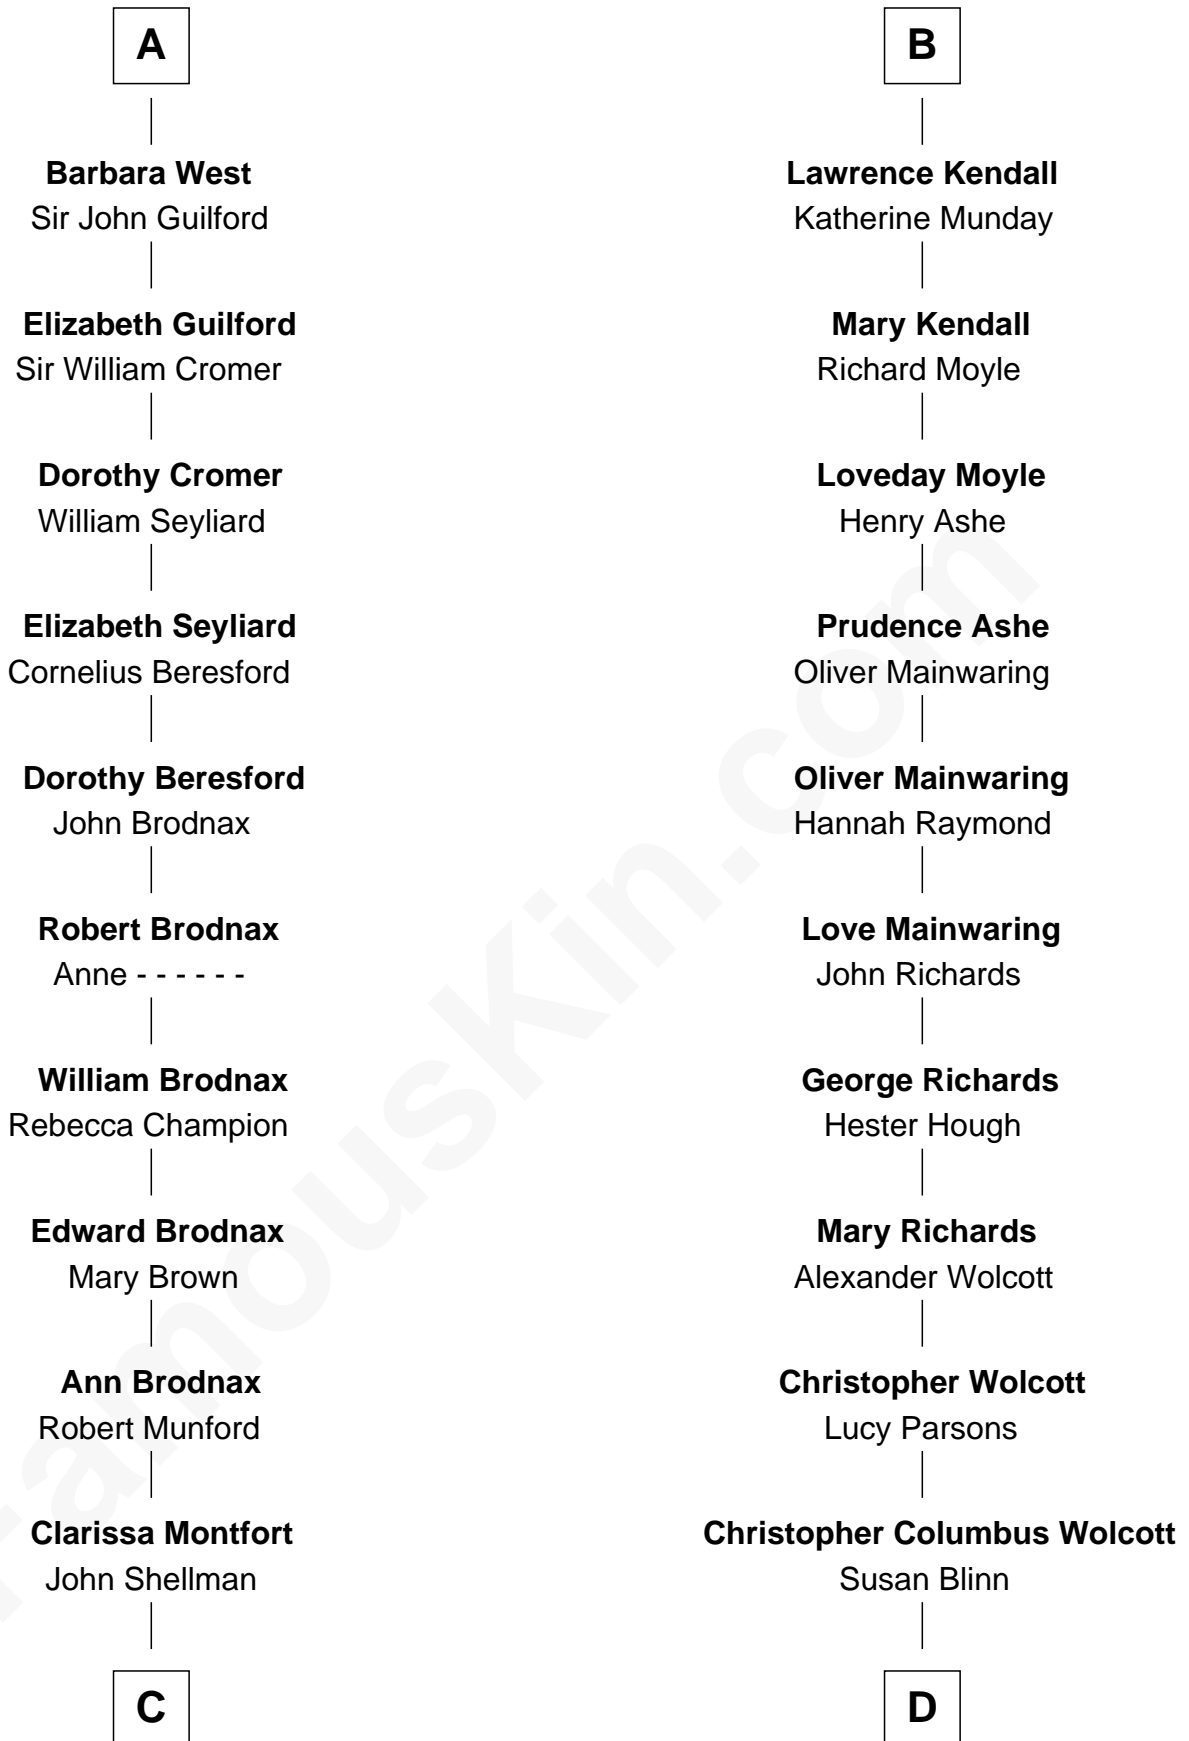

FamousKin.com
Relationship Chart of
George H. W. Bush
41st U.S. President

19th cousin 2 times removed of
Buckminster Fuller
Author, Architect, and Inventor

C

Susan Montfort Shellman

Samuel Howard Fay

Harriet Eleanor Fay

Rev. James Smith Bush

Samuel Prescott Bush

Flora Sheldon

Prescott Sheldon Bush

Dorothy Wear Walker

George H. W. Bush

41st U.S. President

D