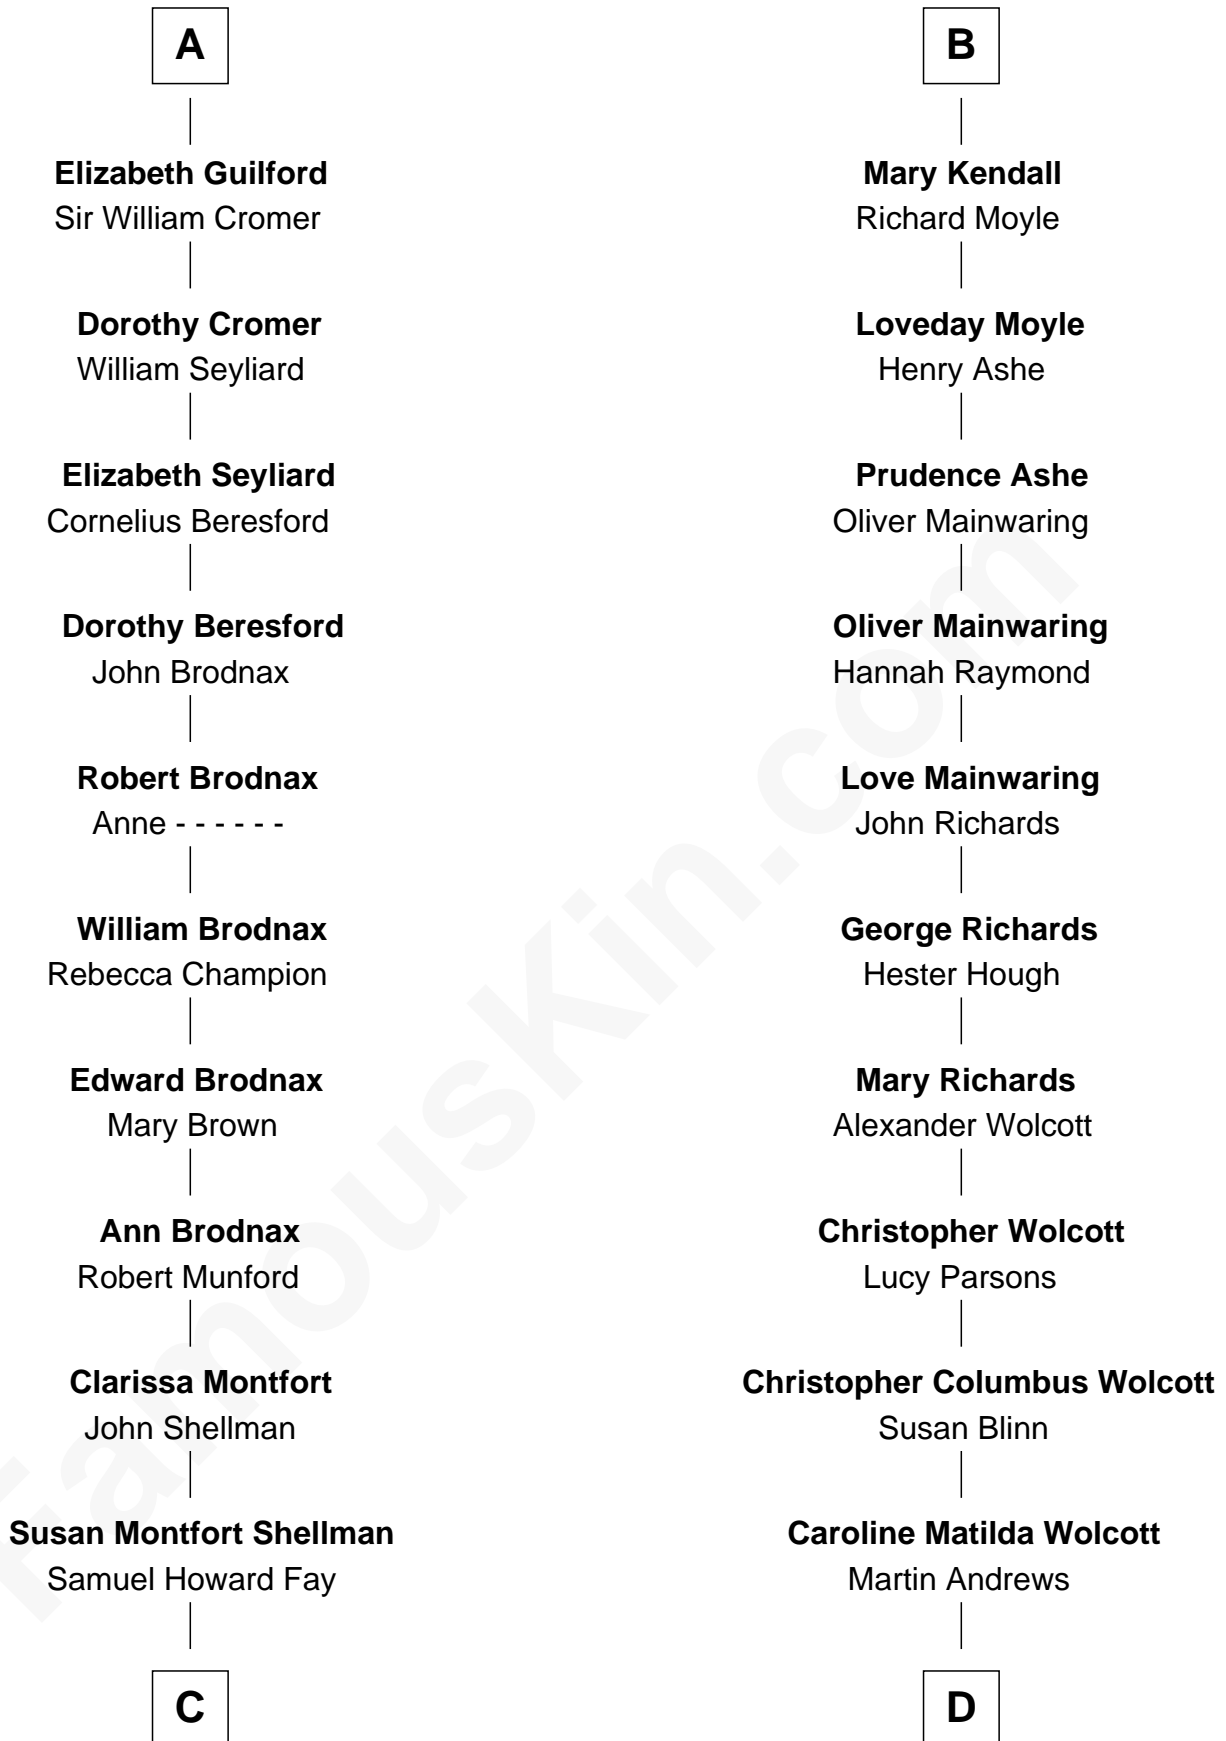

**FamousKin.com**  
**Relationship Chart of**  
**George H. W. Bush**  
*41st U.S. President*

**18th cousin 2 times removed of**  
**Buckminster Fuller**  
*Author, Architect, and Inventor*

**C**

**Harriet Eleanor Fay**  
Rev. James Smith Bush

**Samuel Prescott Bush**  
Flora Sheldon

**Prescott Sheldon Bush**  
Dorothy Wear Walker

**George H. W. Bush**  
*41st U.S. President*

**D**

**Caroline Wolcott Andrews**  
Richard Buckminster Fuller

**Buckminster Fuller**  
*Author, Architect, and Inventor*