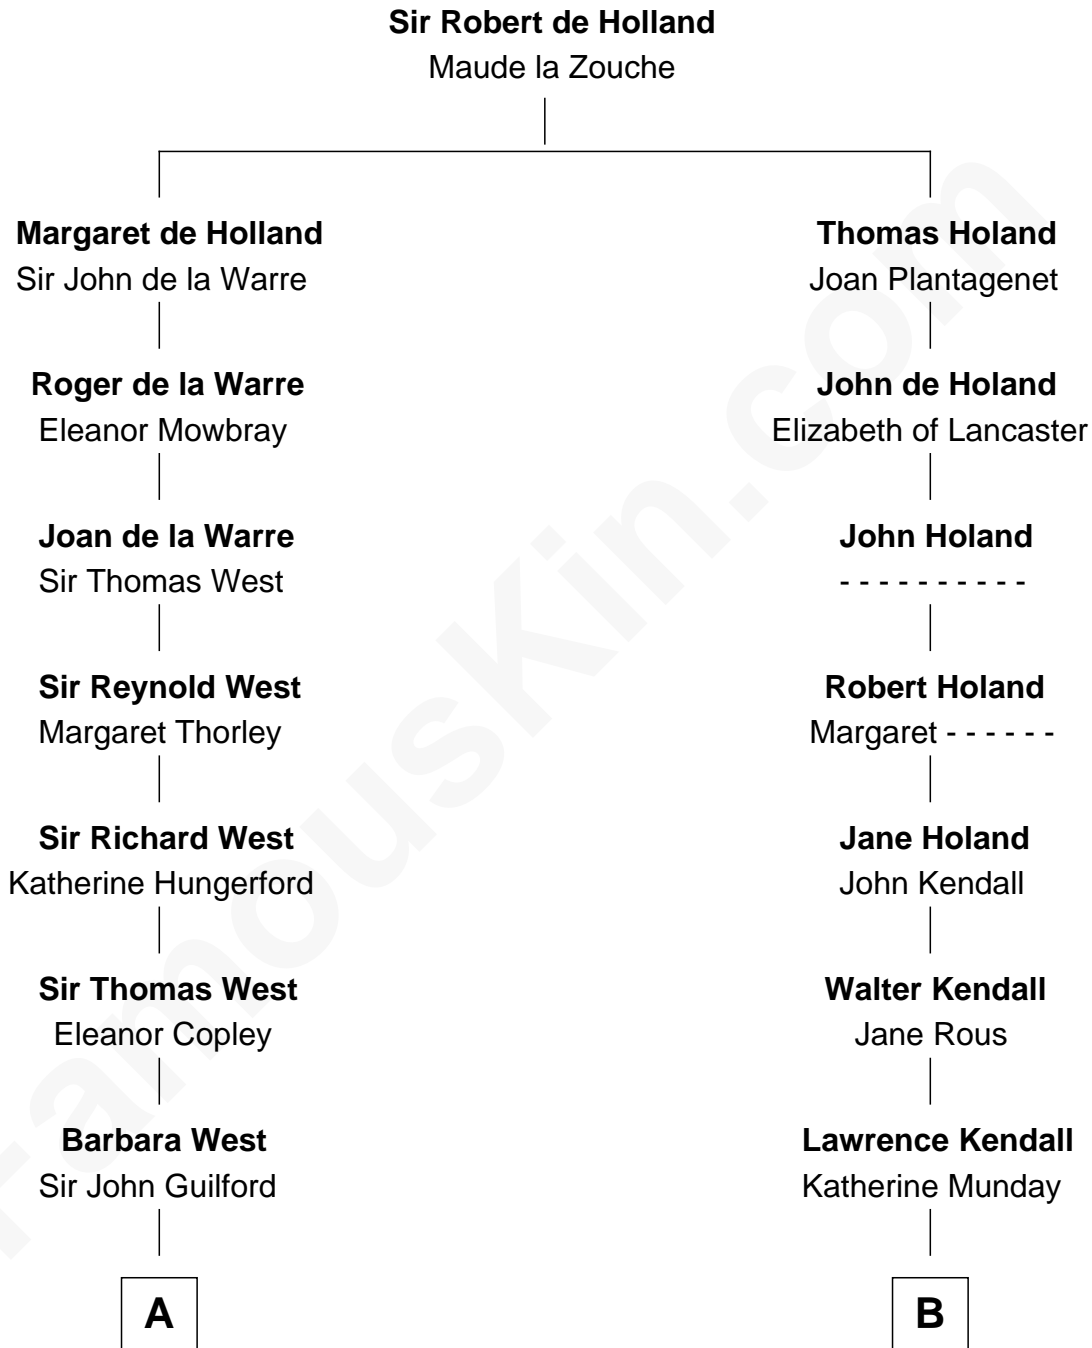

**FamousKin.com**  
**Relationship Chart of**  
**George H. W. Bush**  
*41st U.S. President*

**18th cousin 2 times removed of**  
**Buckminster Fuller**  
*Author, Architect, and Inventor*

**C**

**Harriet Eleanor Fay**  
Rev. James Smith Bush

**Samuel Prescott Bush**  
Flora Sheldon

**Prescott Sheldon Bush**  
Dorothy Wear Walker

**George H. W. Bush**  
*41st U.S. President*

**D**

**Caroline Wolcott Andrews**  
Richard Buckminster Fuller

**Buckminster Fuller**  
*Author, Architect, and Inventor*