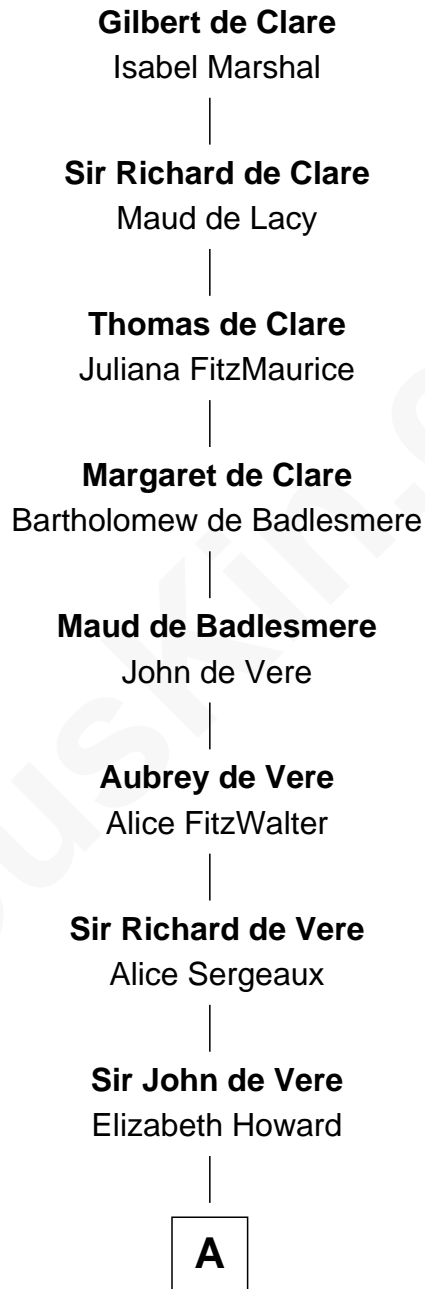

FamousKin.com Relationship Chart of

George H. W. Bush

41st U.S. President

22nd Great-grandson of

Gilbert de Clare

Magna Carta Surety

A

Joan de Vere
Sir William Norreys

Margaret Norreys
Gilbert Bullock

Thomas Bullock
Alice Kingsmill

Richard Bullock
Alice Berrington

William Bullock

Elizabeth Bullock
Augustine Clement

Elizabeth Clement
William Sumner

Hannah Sumner
John Goffe

—
Samuel Howard Fay

Susan Montfort Shellman

—
Harriet Eleanor Fay

Rev. James Smith Bush

—
Samuel Prescott Bush

Flora Sheldon

—
Prescott Sheldon Bush

Dorothy Wear Walker