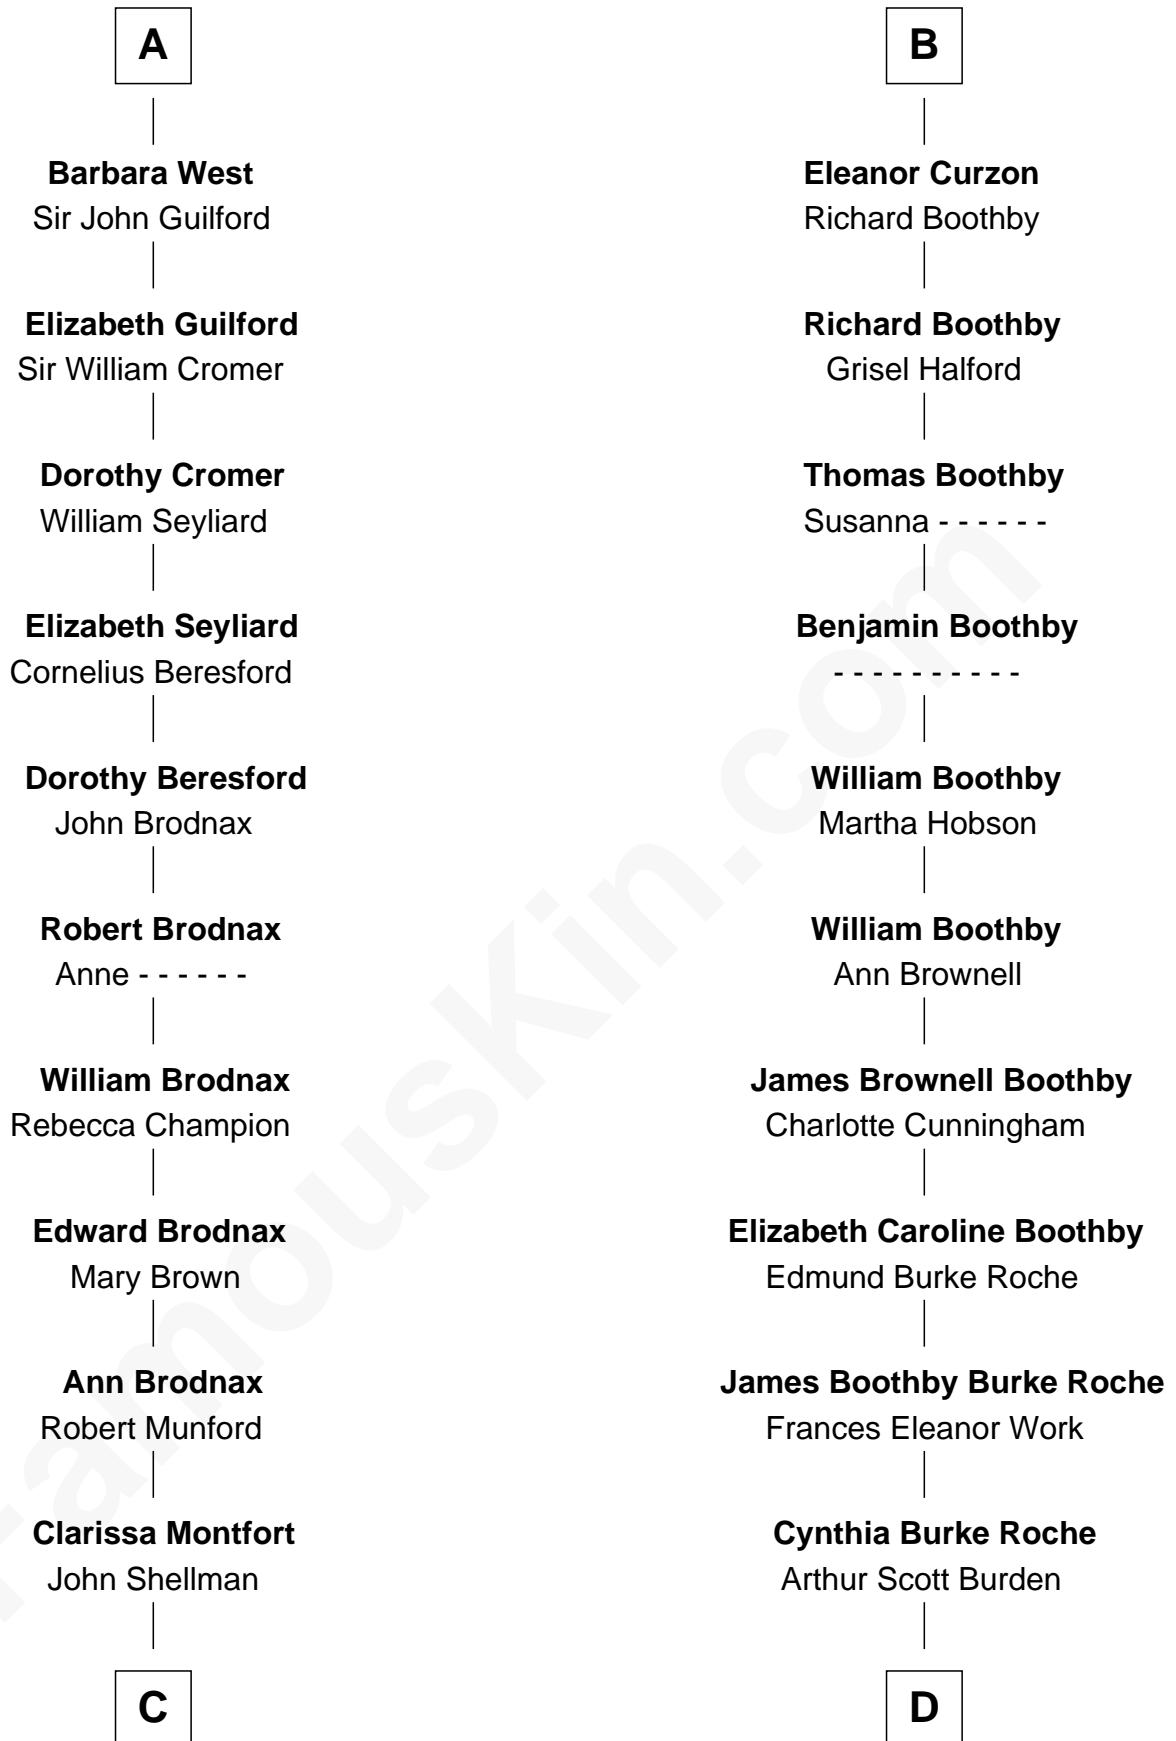

FamousKin.com
Relationship Chart of
George H. W. Bush
41st U.S. President

19th cousin 2 times removed of

Oliver Platt
Movie Actor

Sir Thomas de Beauchamp
 Katherine de Mortimer

C

Susan Montfort Shellman

Samuel Howard Fay

Harriet Eleanor Fay

Rev. James Smith Bush

Samuel Prescott Bush

Flora Sheldon

Prescott Sheldon Bush

Dorothy Wear Walker

George H. W. Bush

41st U.S. President