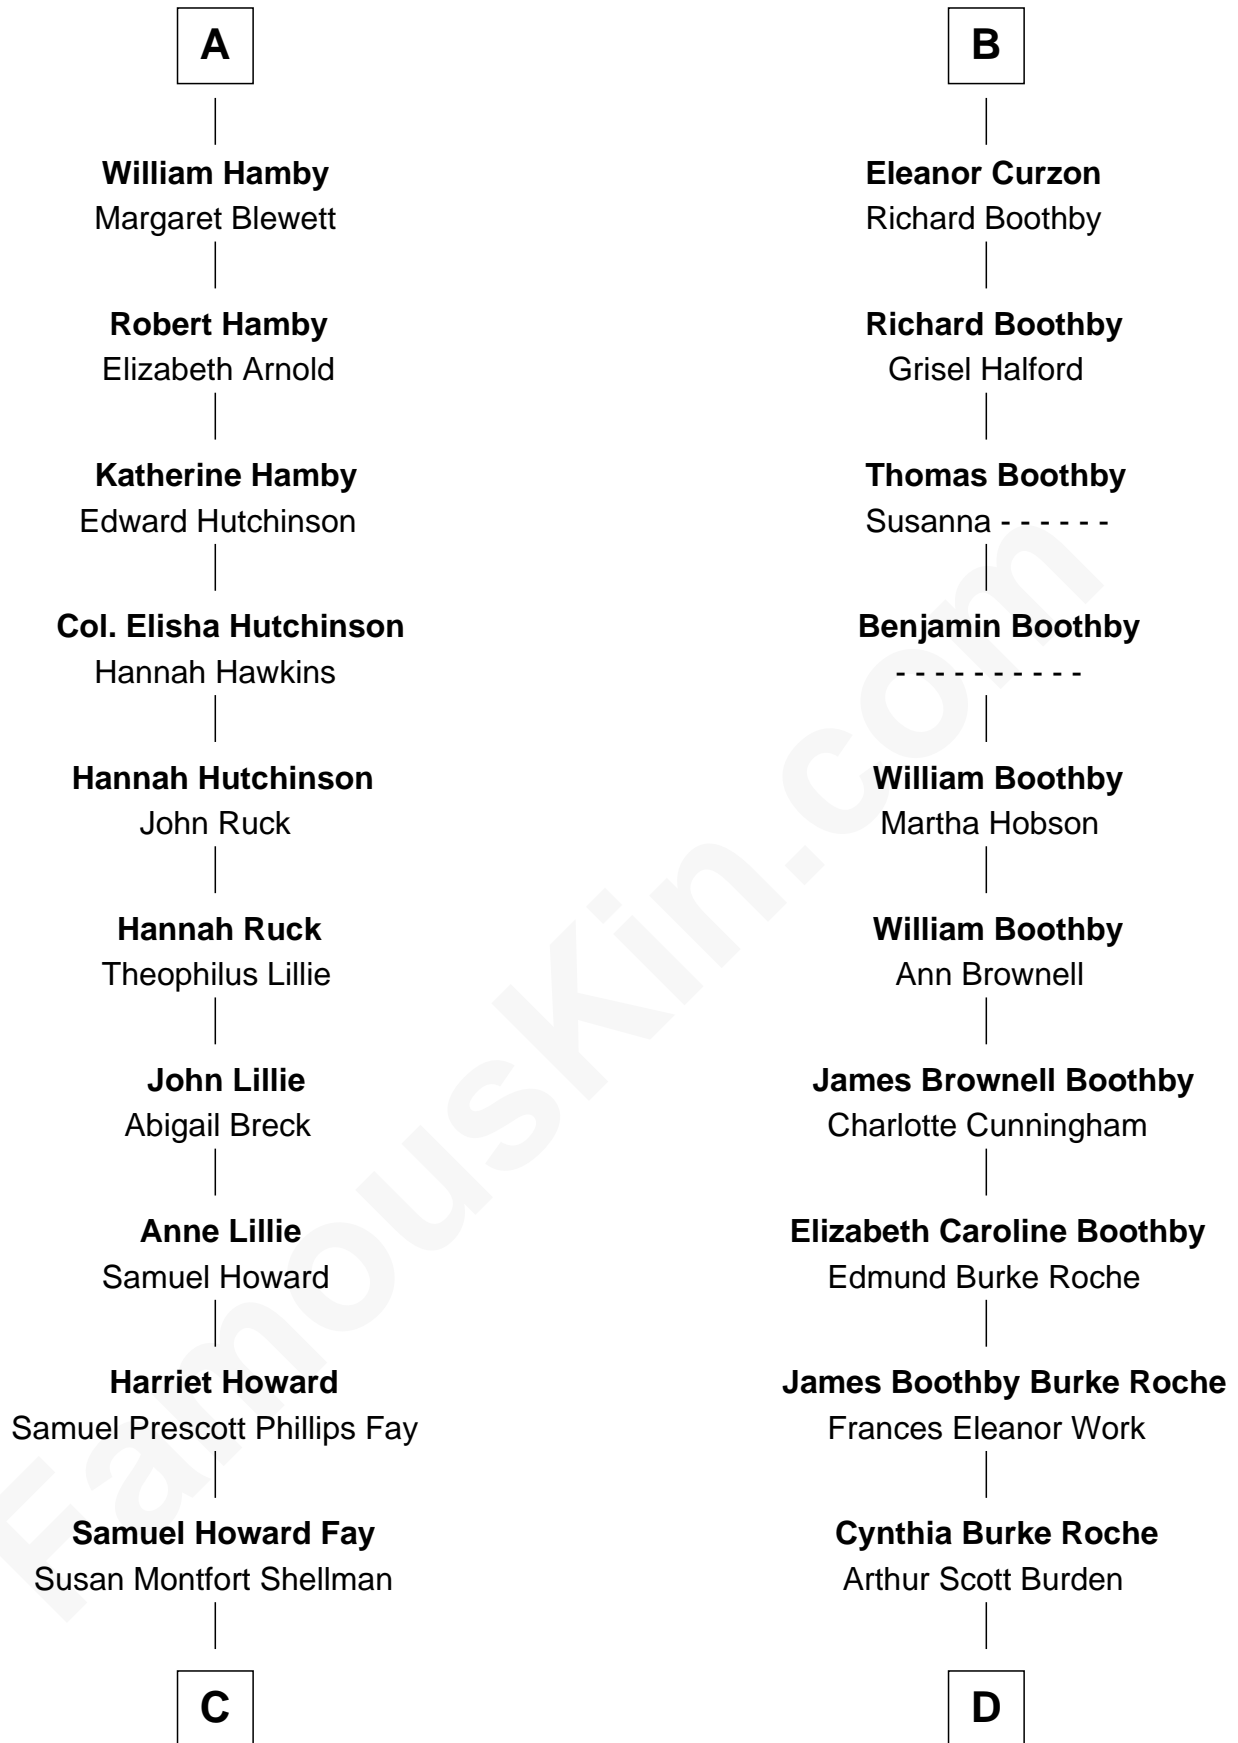

FamousKin.com
Relationship Chart of
George H. W. Bush
41st U.S. President

19th cousin 1 time removed of

Oliver Platt
Movie Actor

John de Welles
Maud de Roos

C

Harriet Eleanor Fay
Rev. James Smith Bush

Samuel Prescott Bush
Flora Sheldon

Prescott Sheldon Bush
Dorothy Wear Walker

George H. W. Bush
41st U.S. President

D

Eileen Burden
Walter Maynard

Sheila Maynard
Nicholas Platt

Oliver Platt
Movie Actor