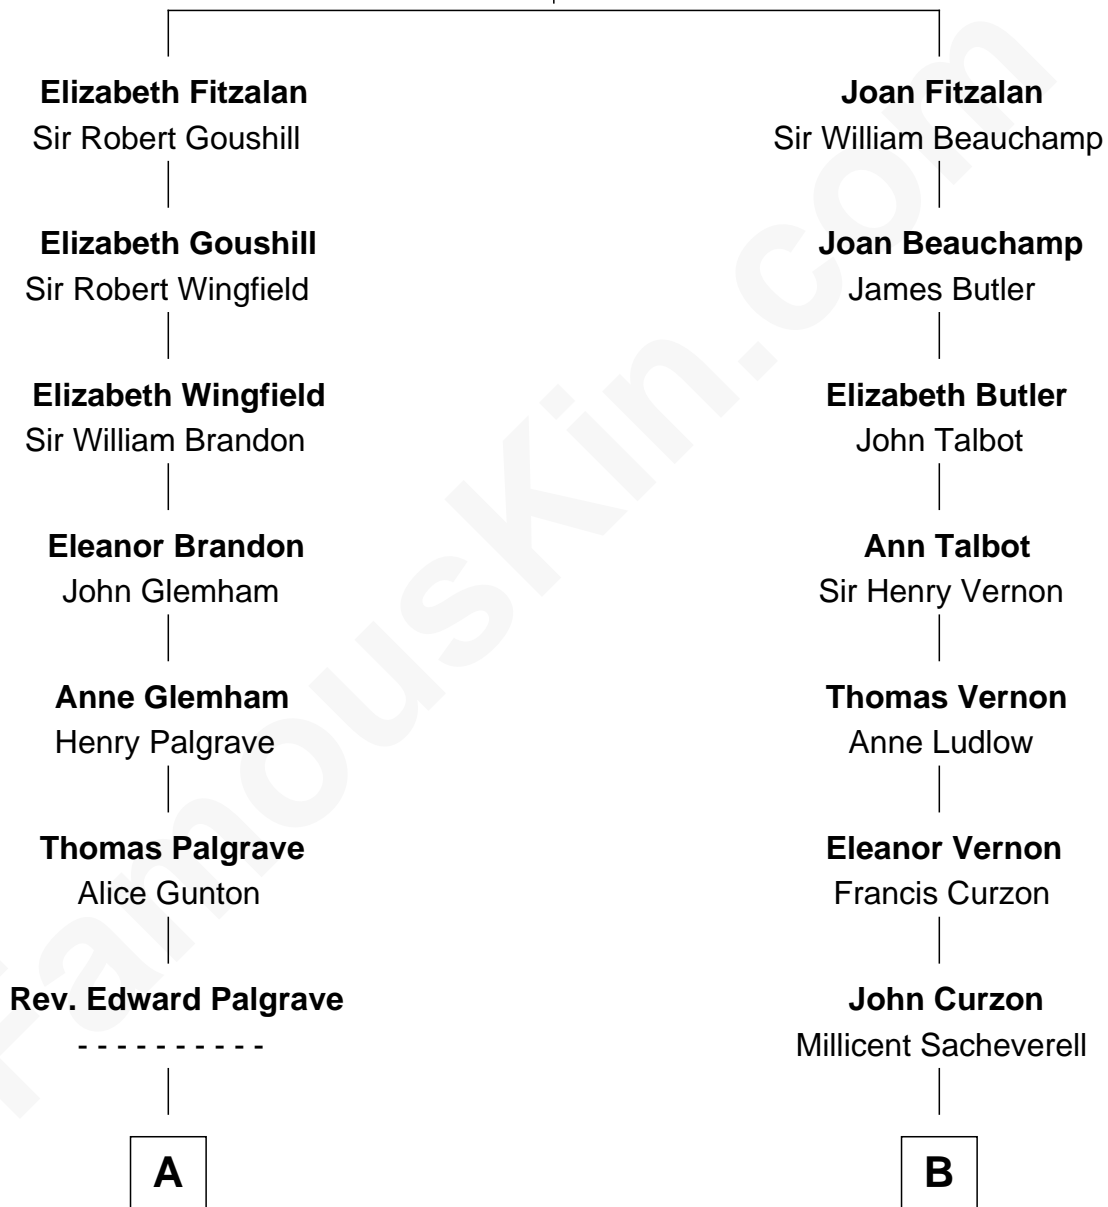

# FamousKin.com Relationship Chart of

**George H. W. Bush**

*41st U.S. President*

19th cousin of

**Oliver Platt**

*Movie Actor*

**Sir Richard Fitzalan**

Elizabeth de Bohun

**C**

**Samuel Prescott Bush**

Flora Sheldon

**Prescott Sheldon Bush**

Dorothy Wear Walker

**George H. W. Bush**

*41st U.S. President*

**D**