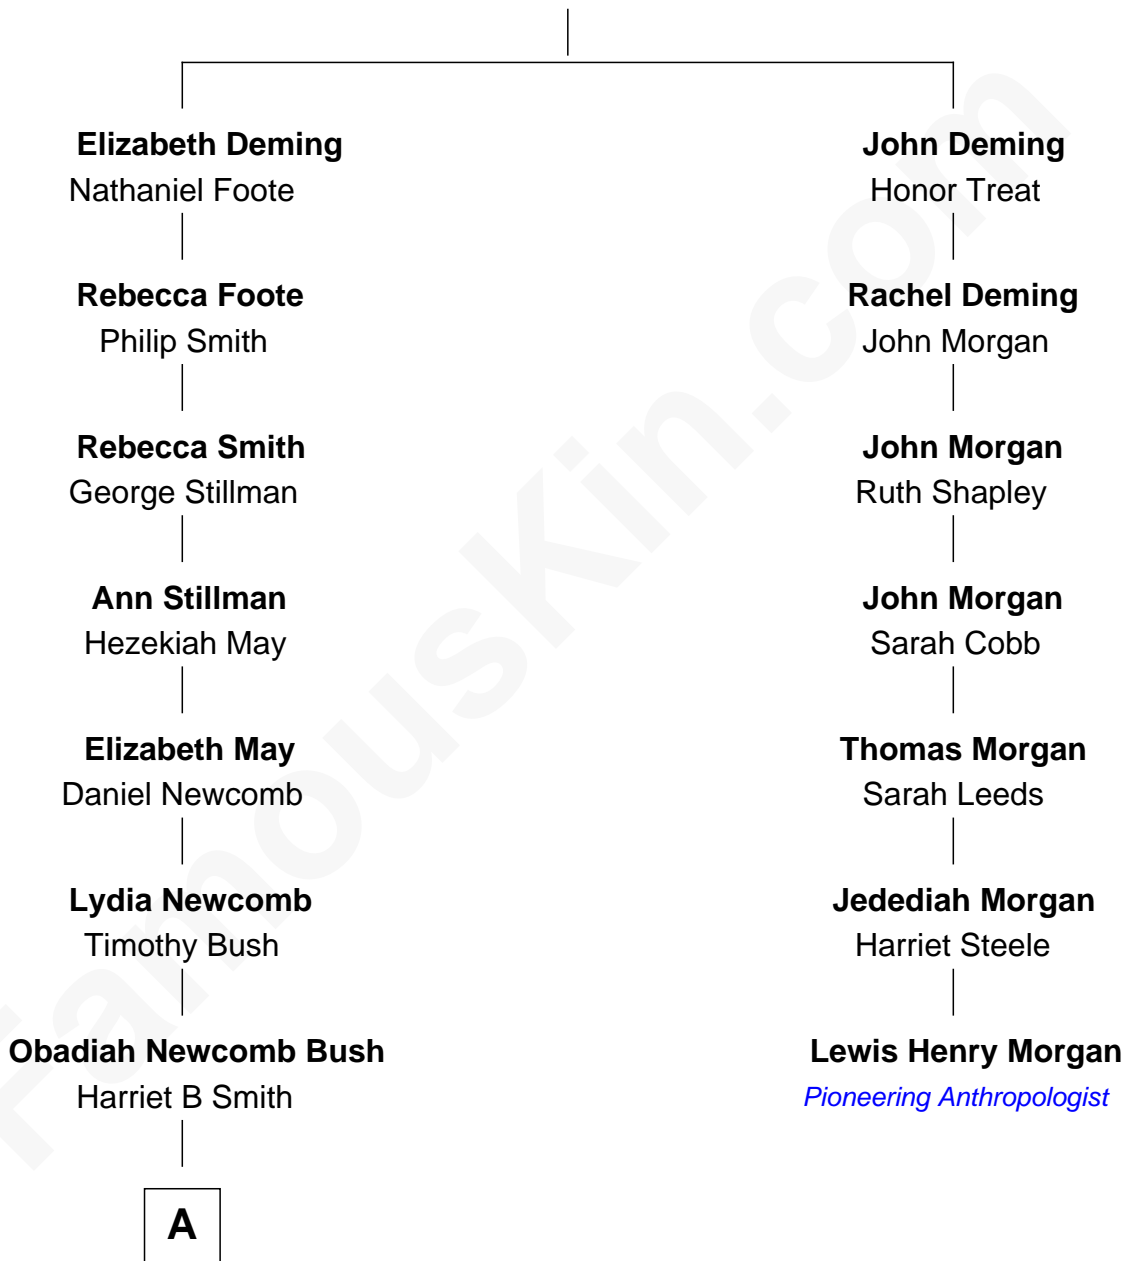

FamousKin.com Relationship Chart of

George H. W. Bush

41st U.S. President

6th cousin 4 times removed of

Lewis Henry Morgan

Pioneering Anthropologist

----- Deming

A

—
Rev. James Smith Bush

Harriet Eleanor Fay

—
Samuel Prescott Bush

Flora Sheldon

—
Prescott Sheldon Bush

Dorothy Wear Walker

—
George H. W. Bush

41st U.S. President