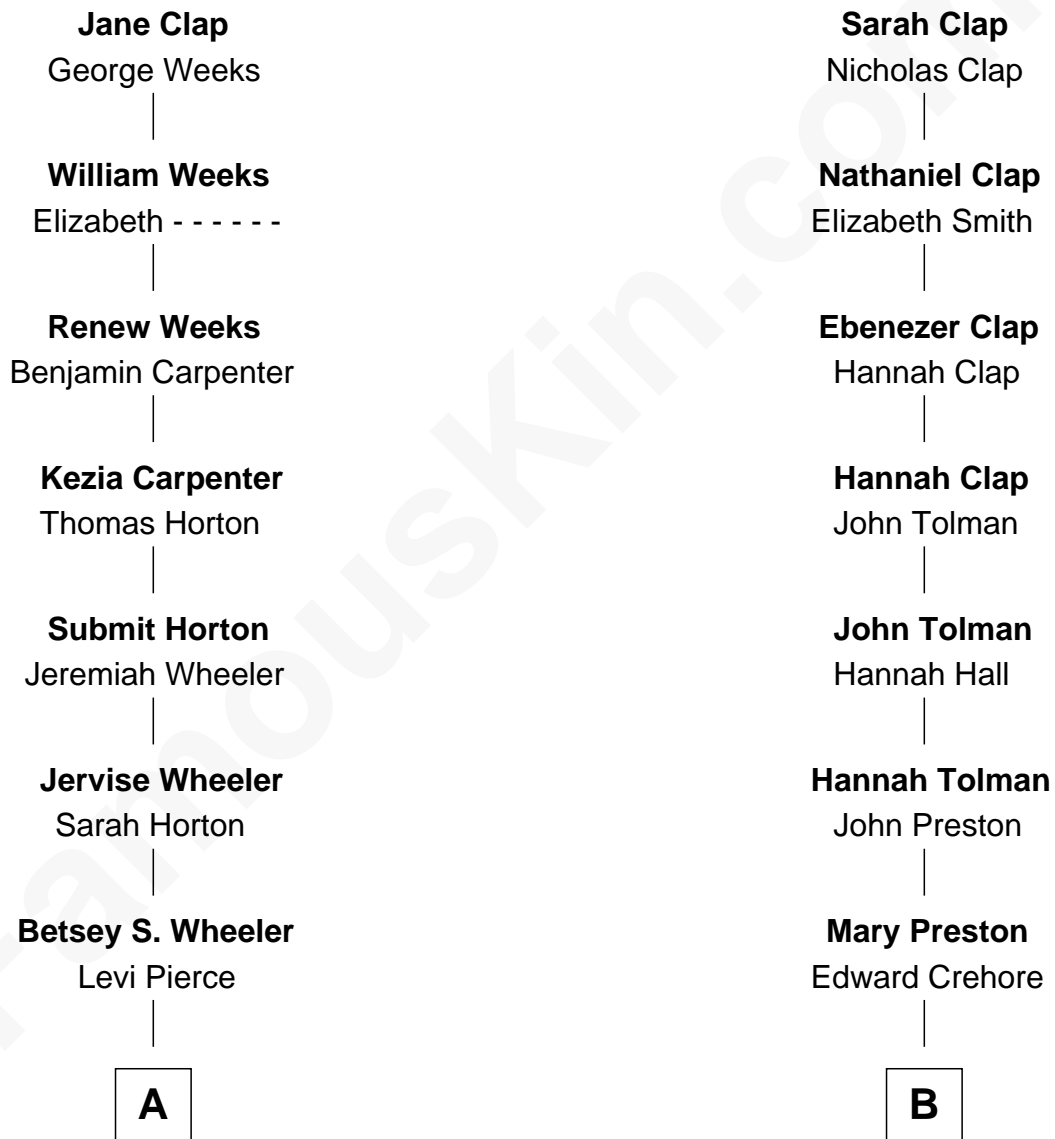

FamousKin.com Relationship Chart of

George H. W. Bush

41st U.S. President

10th cousin 1 time removed of

George Kennedy

Movie Actor

William Clap
Joan Channon

A

Elizabeth Slade Pierce
Cortland Philip Livingston Butler

Mary Elizabeth Butler
Robert Emmet Sheldon

Flora Sheldon
Samuel Prescott Bush

Prescott Sheldon Bush
Dorothy Wear Walker

George H. W. Bush
41st U.S. President