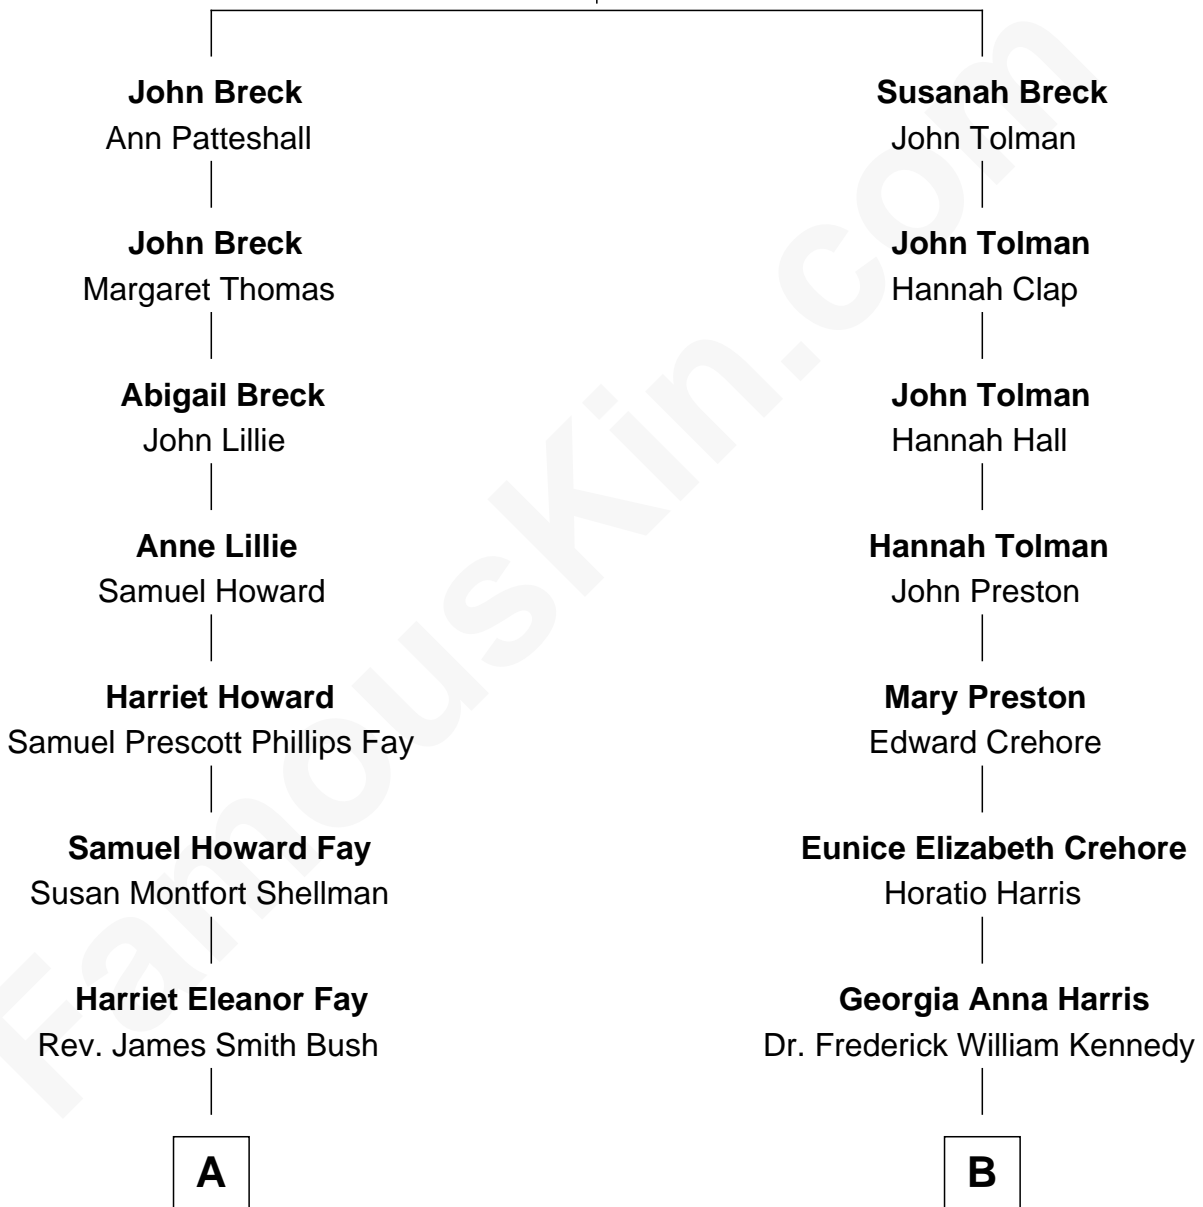

# FamousKin.com Relationship Chart of

**George H. W. Bush**

*41st U.S. President*

8th cousin 1 time removed of

**George Kennedy**

*Movie Actor*

**John Breck**  
Susanna - - - - -

FamousKin.com