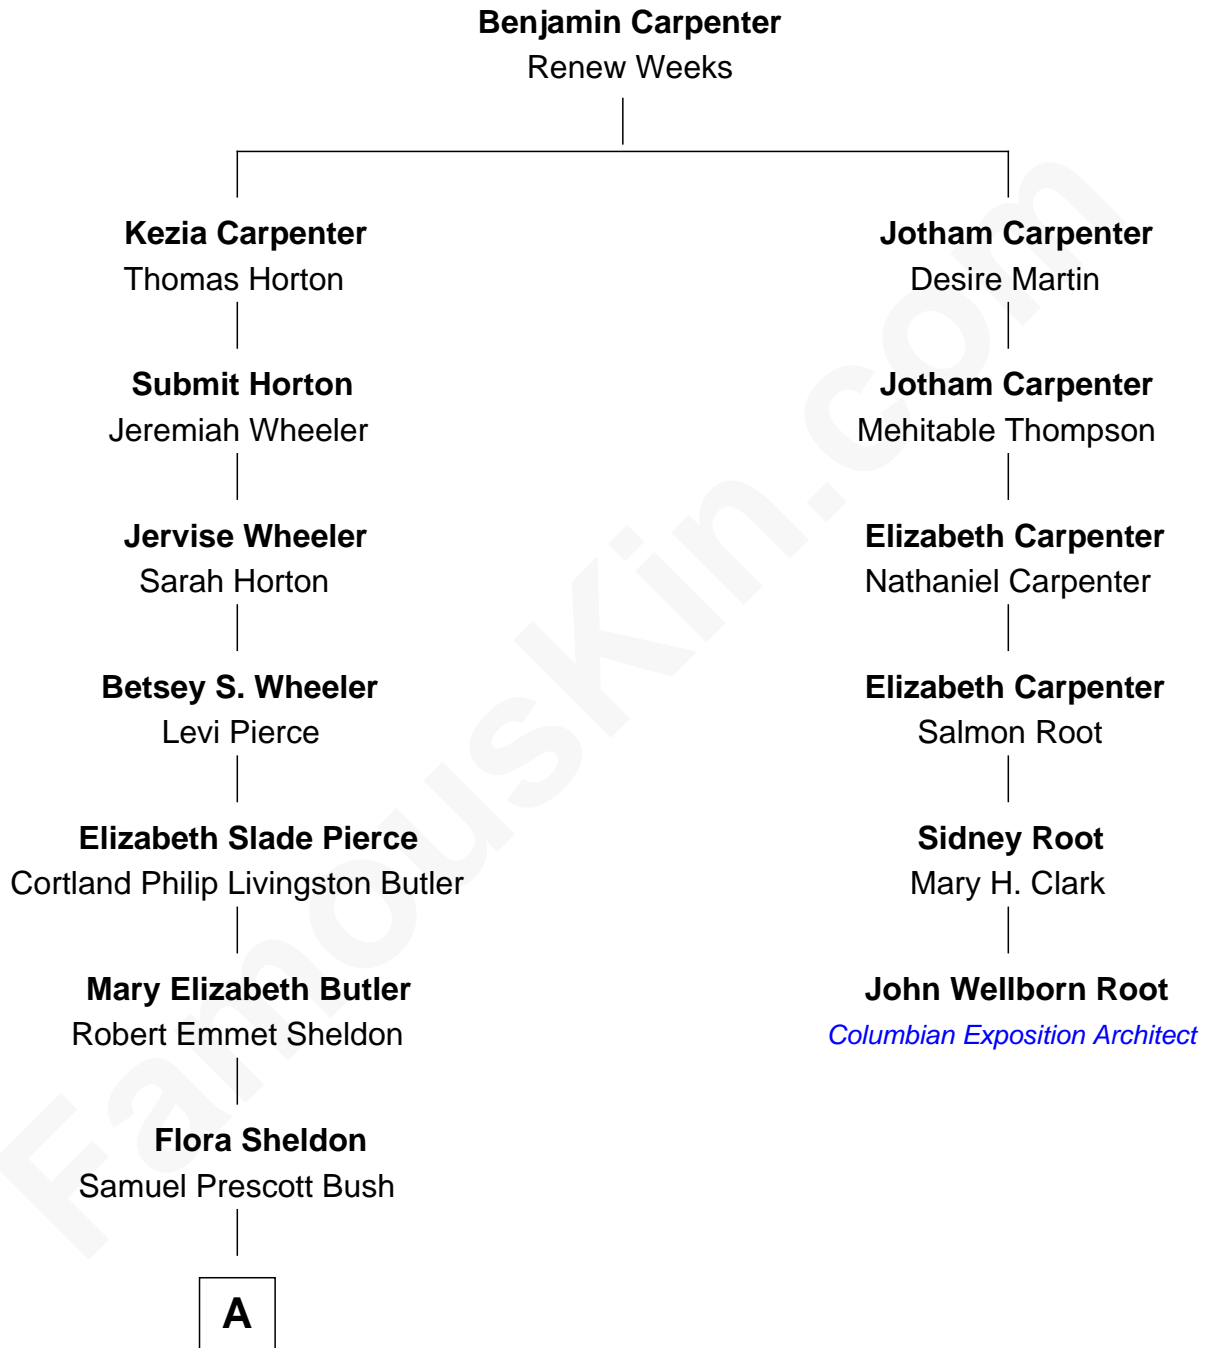

FamousKin.com Relationship Chart of

George H. W. Bush

41st U.S. President

5th cousin 3 times removed of

John Wellborn Root

1893 Chicago Columbian Exposition Architect

A

—
Prescott Sheldon Bush

Dorothy Wear Walker

—
George H. W. Bush

41st U.S. President

FamousKin.com