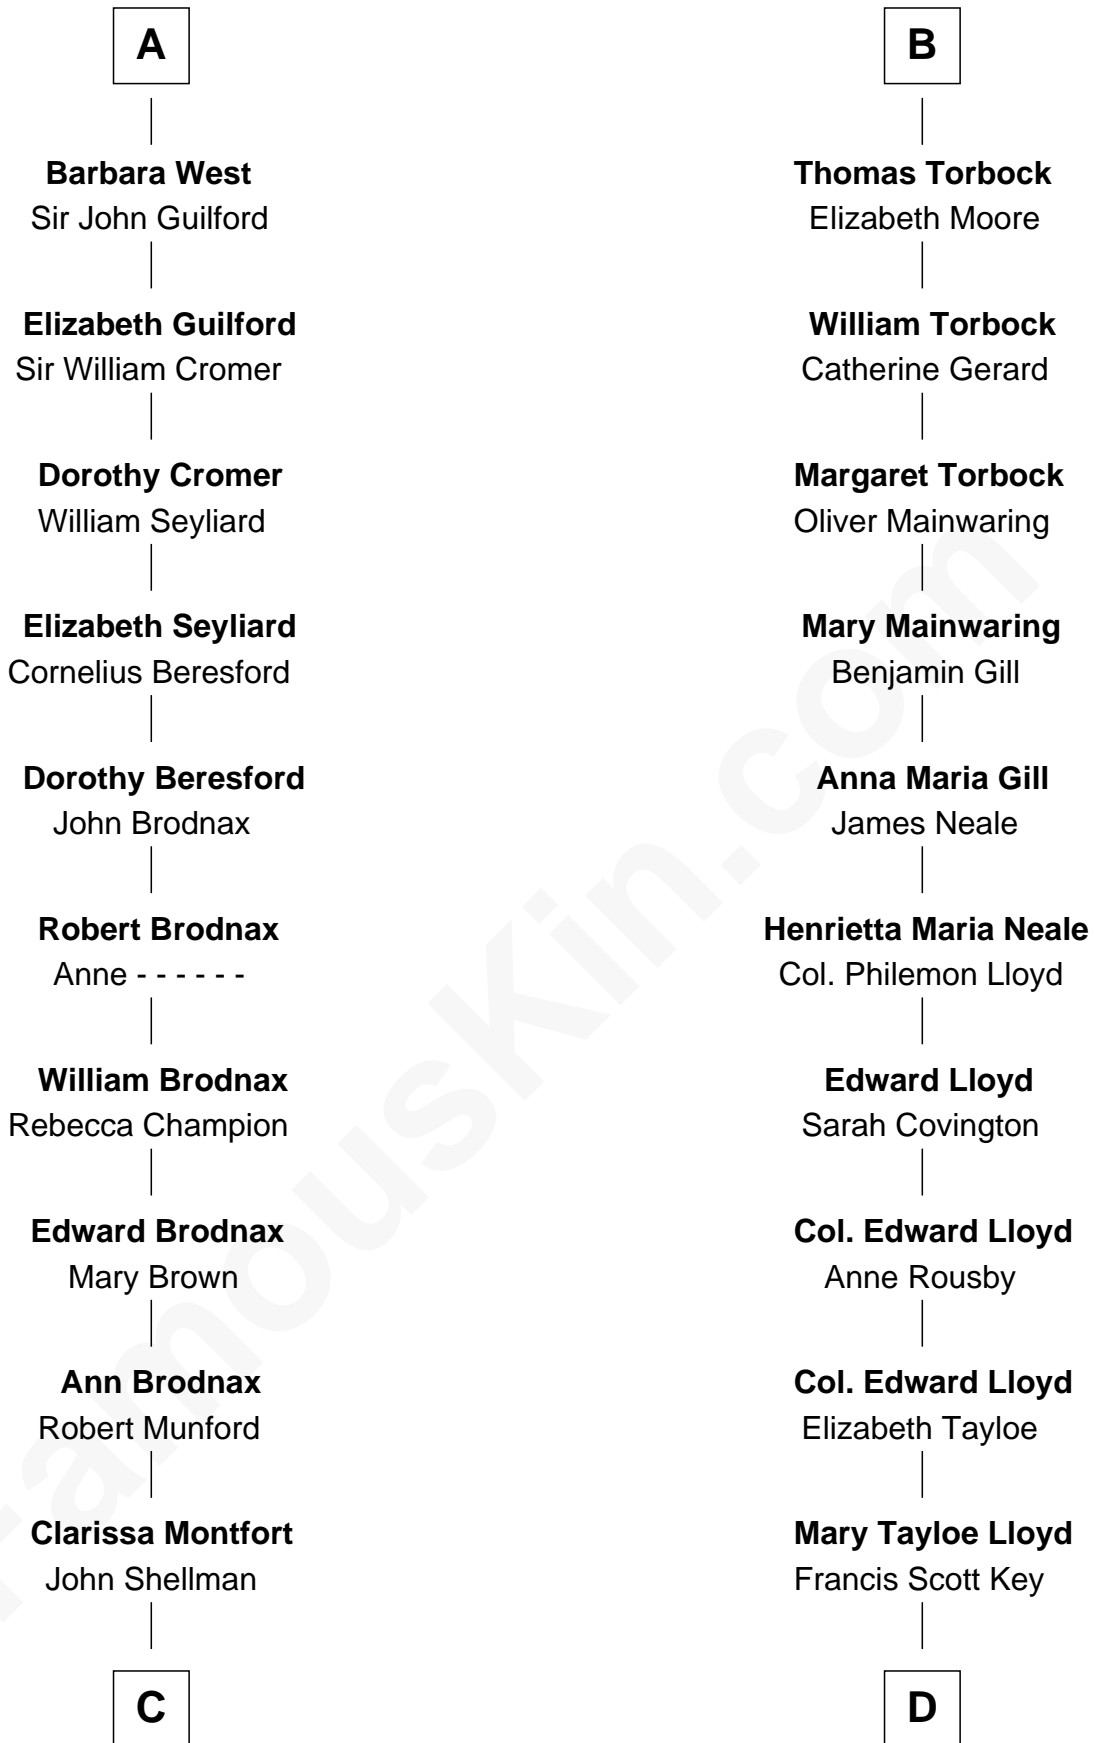

**FamousKin.com**  
**Relationship Chart of**  
**George H. W. Bush**  
*41st U.S. President*

19th cousin 2 times removed of

**Thomas Hunt Morgan**  
*Nobel Prize Winner in Physiology or Medicine*

**Edmund Plantagenet**  
 Blanche of Artois

**C**

**Susan Montfort Shellman**

Samuel Howard Fay

**Harriet Eleanor Fay**

Rev. James Smith Bush

**Samuel Prescott Bush**

Flora Sheldon

**Prescott Sheldon Bush**

Dorothy Wear Walker

**George H. W. Bush**

*41st U.S. President*

**D**

**Elizabeth Phoebe Key**

Charles Howard

**Ellen Key Howard**

Charlton Hunt Morgan

**Thomas Hunt Morgan**

*Nobel Prize Winner*

FamousKin.com