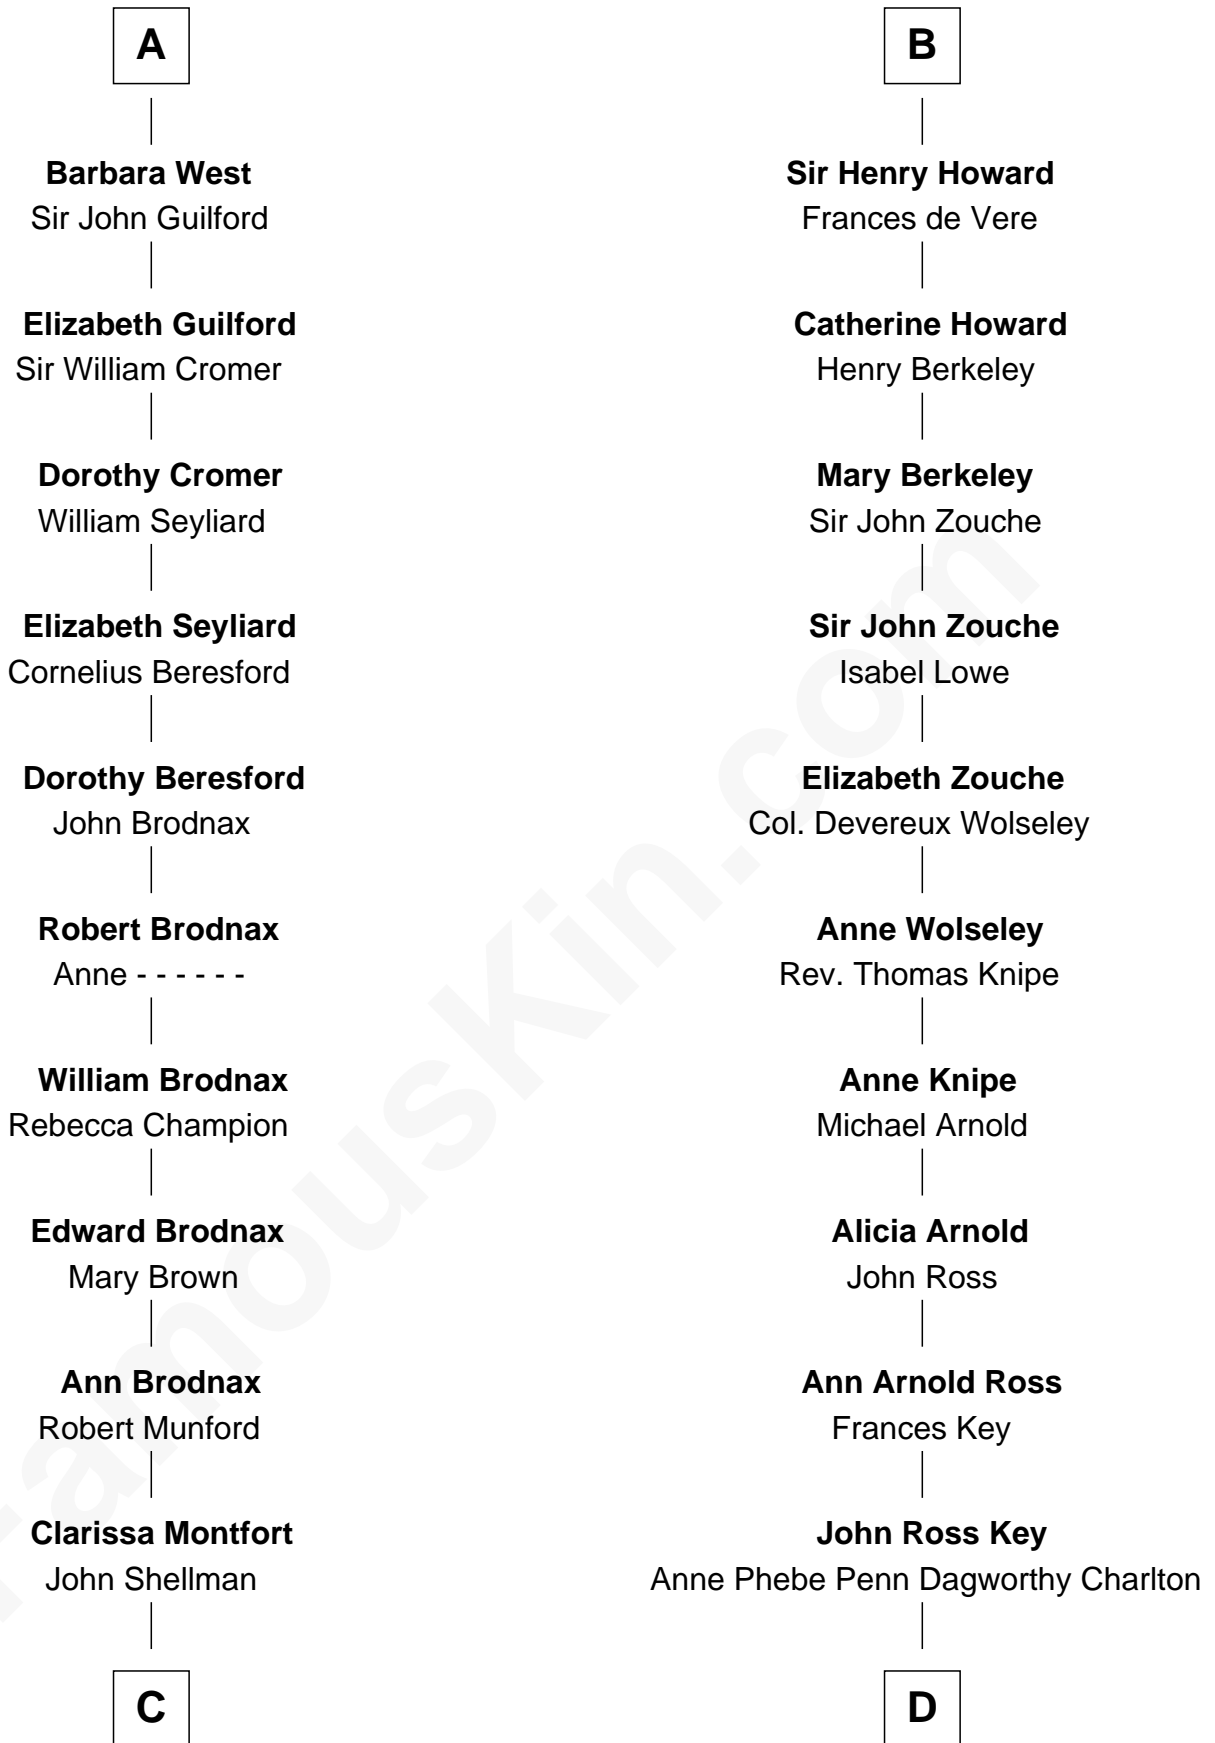

**FamousKin.com**  
**Relationship Chart of**  
**George H. W. Bush**  
*41st U.S. President*

20th cousin 1 time removed of

**Thomas Hunt Morgan**  
*Nobel Prize Winner in Physiology or Medicine*

**C**

**Susan Montfort Shellman**

Samuel Howard Fay

**Harriet Eleanor Fay**

Rev. James Smith Bush

**Samuel Prescott Bush**

Flora Sheldon

**Prescott Sheldon Bush**

Dorothy Wear Walker

**George H. W. Bush**

*41st U.S. President*

**D**

**Francis Scott Key**

Mary Tayloe Lloyd

**Elizabeth Phoebe Key**

Charles Howard

**Ellen Key Howard**

Charlton Hunt Morgan

**Thomas Hunt Morgan**

*Nobel Prize Winner*