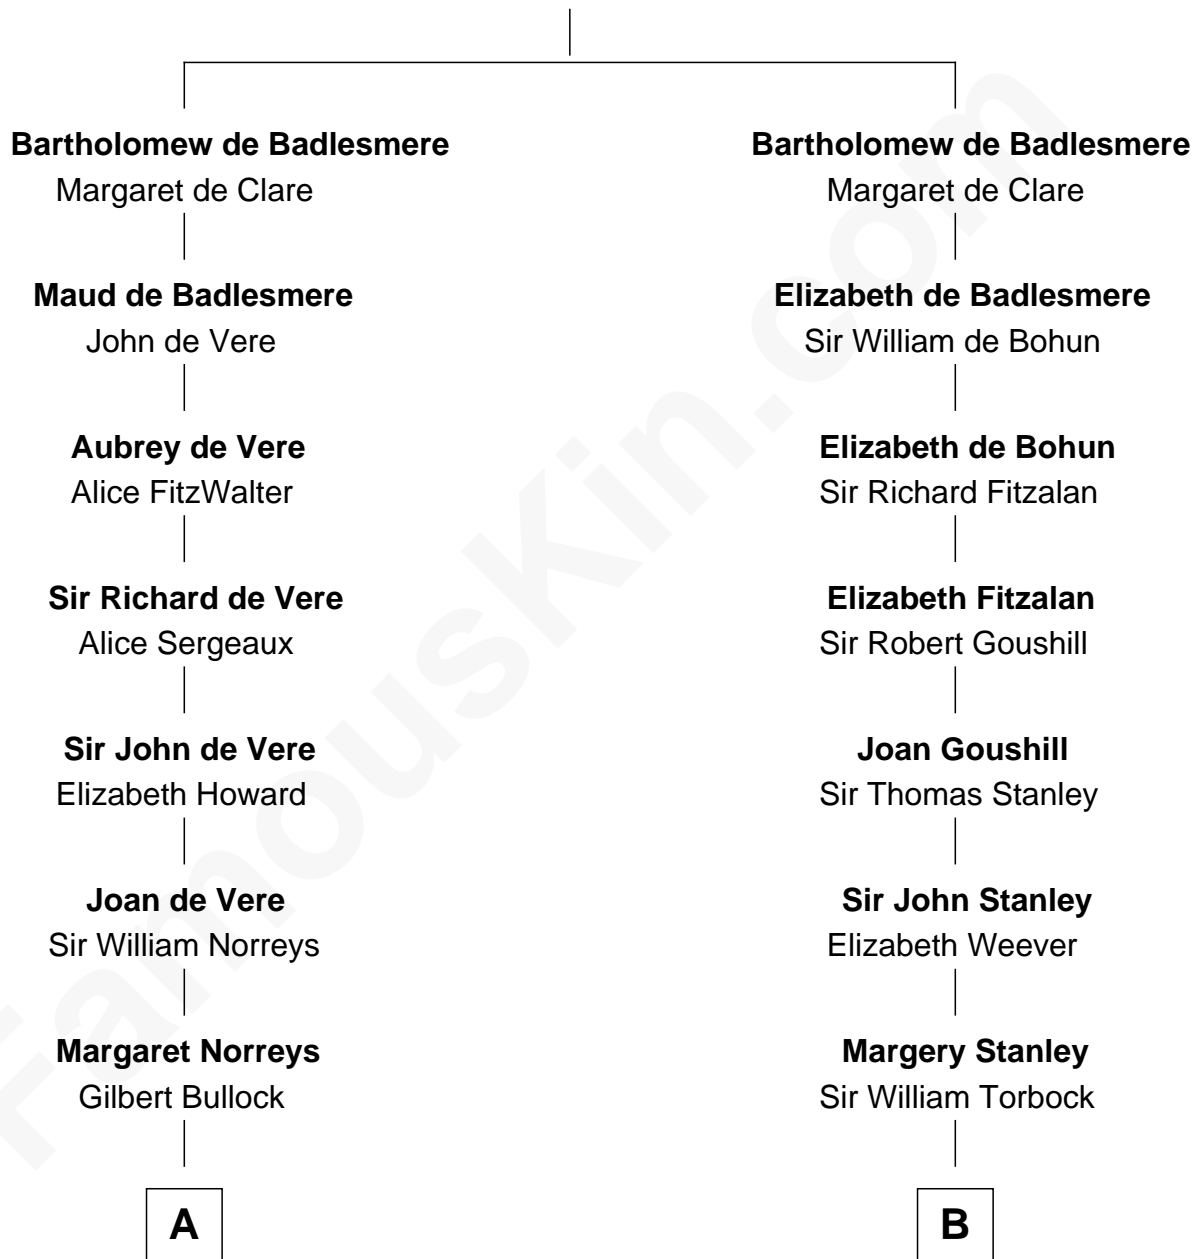

FamousKin.com
Relationship Chart of
George H. W. Bush
41st U.S. President

19th cousin 2 times removed of

Thomas Hunt Morgan
Nobel Prize Winner in Physiology or Medicine

Gunselm de Badlesmere

C

Samuel Howard Fay
Susan Montfort Shellman

Harriet Eleanor Fay
Rev. James Smith Bush

Samuel Prescott Bush
Flora Sheldon

Prescott Sheldon Bush
Dorothy Wear Walker

George H. W. Bush
41st U.S. President

D

Elizabeth Phoebe Key
Charles Howard

Ellen Key Howard
Charlton Hunt Morgan

Thomas Hunt Morgan
Nobel Prize Winner