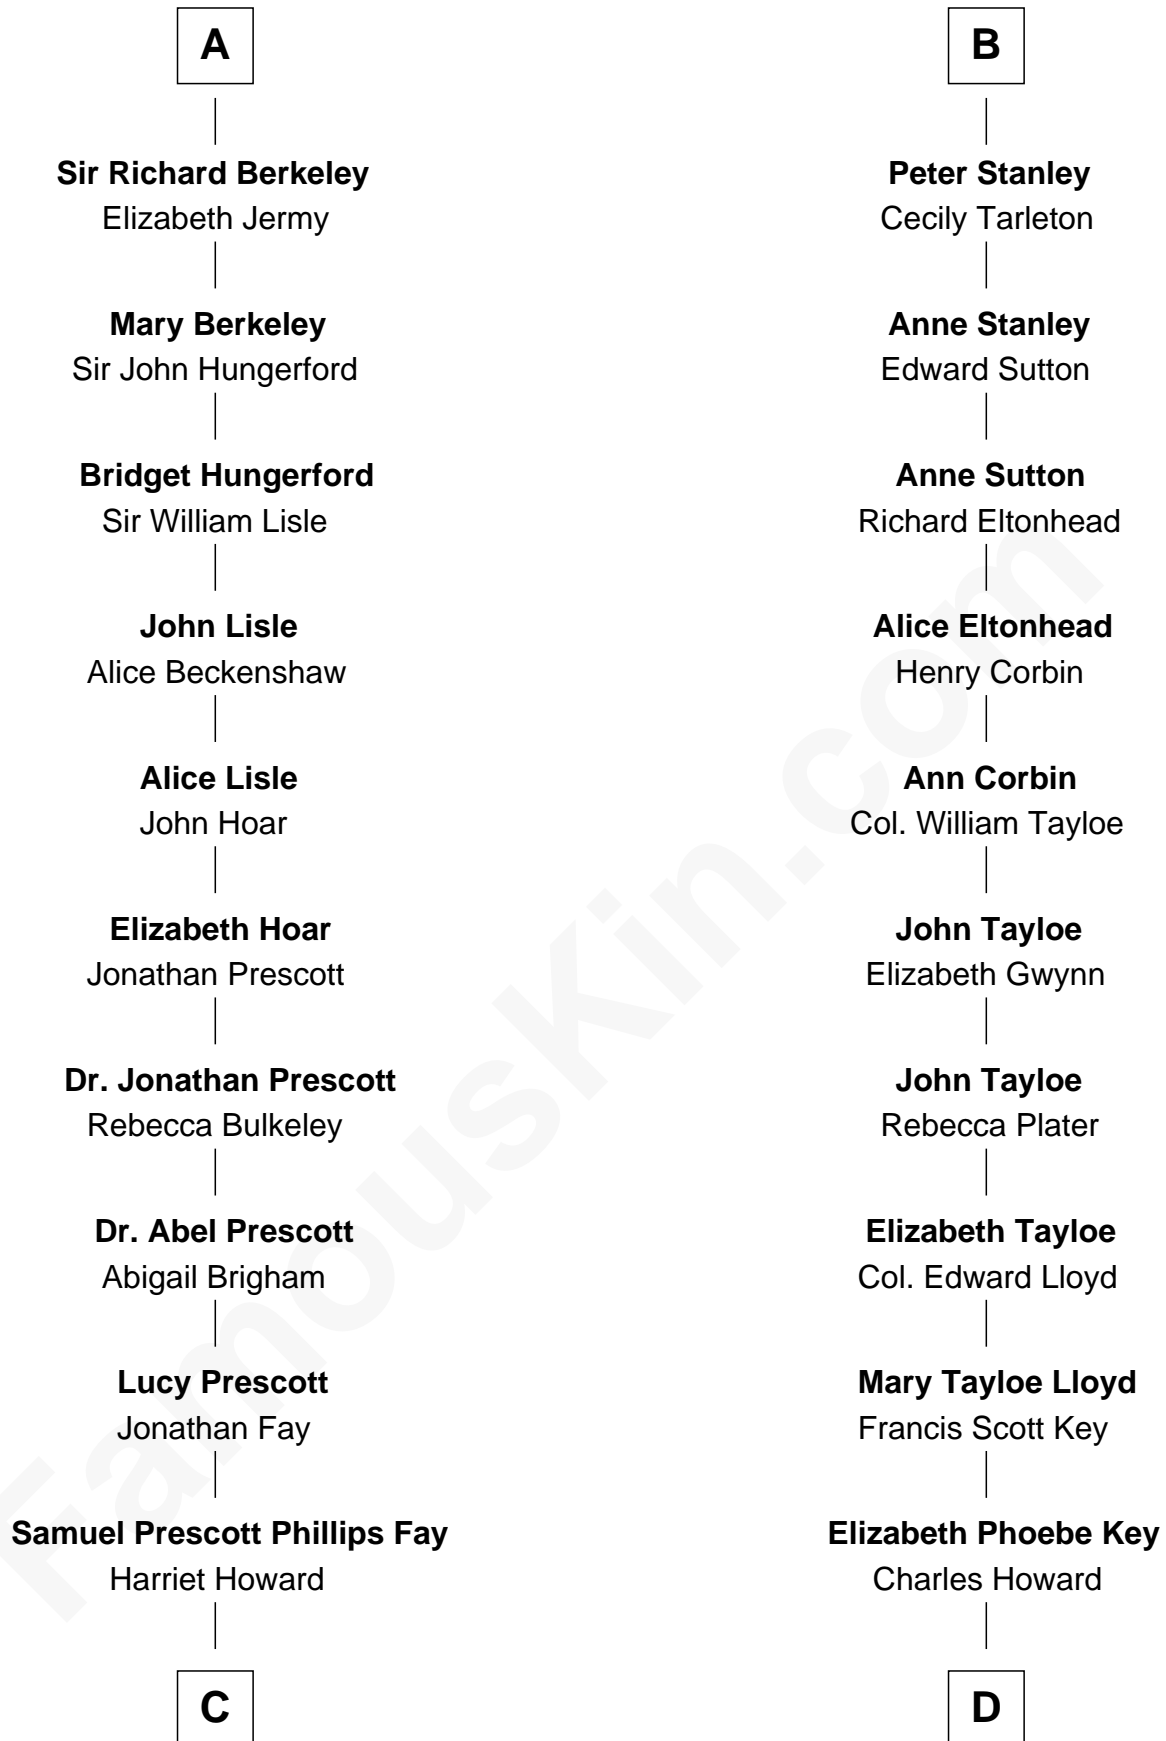

FamousKin.com
Relationship Chart of
George H. W. Bush
41st U.S. President

18th cousin 3 times removed of

Thomas Hunt Morgan
Nobel Prize Winner in Physiology or Medicine

C

Samuel Howard Fay
Susan Montfort Shellman

Harriet Eleanor Fay
Rev. James Smith Bush

Samuel Prescott Bush
Flora Sheldon

Prescott Sheldon Bush
Dorothy Wear Walker

George H. W. Bush
41st U.S. President

D

Ellen Key Howard
Charlton Hunt Morgan

Thomas Hunt Morgan
Nobel Prize Winner