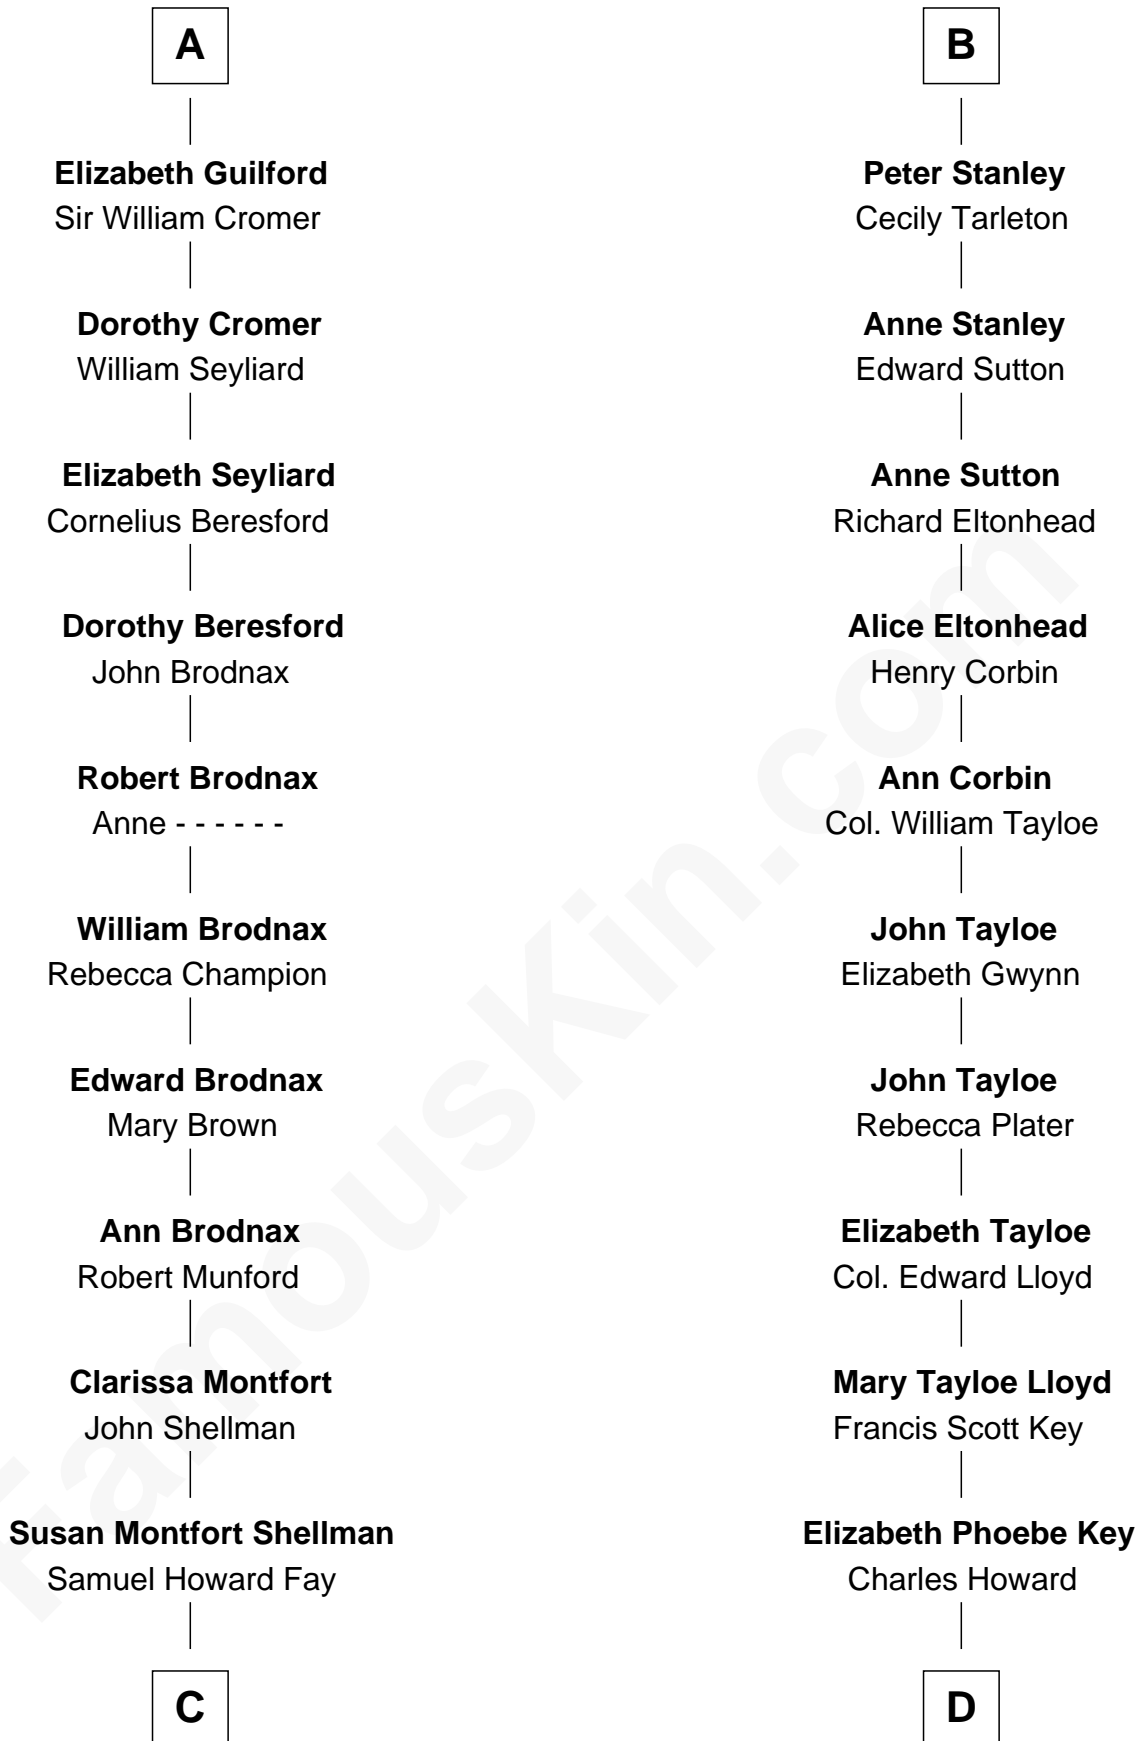

**FamousKin.com**  
**Relationship Chart of**  
**George H. W. Bush**  
*41st U.S. President*

18th cousin 2 times removed of

**Thomas Hunt Morgan**  
*Nobel Prize Winner in Physiology or Medicine*

**C**

**Harriet Eleanor Fay**  
Rev. James Smith Bush

**Samuel Prescott Bush**  
Flora Sheldon

**Prescott Sheldon Bush**  
Dorothy Wear Walker

**George H. W. Bush**  
*41st U.S. President*

**D**

**Ellen Key Howard**  
Charlton Hunt Morgan

**Thomas Hunt Morgan**  
*Nobel Prize Winner*