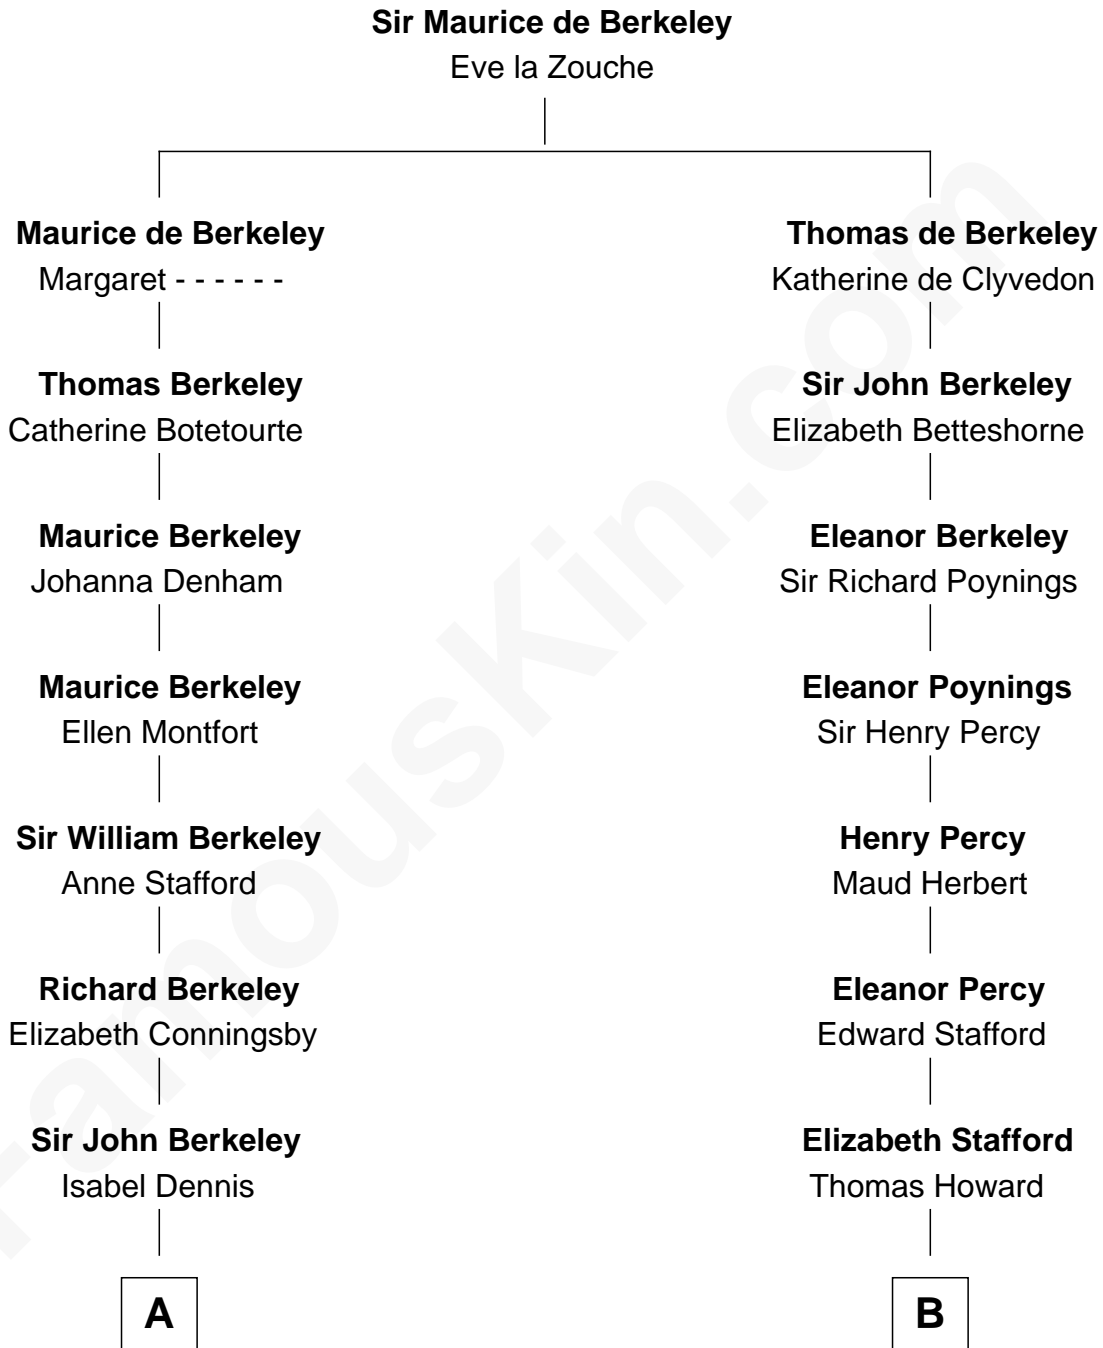

FamousKin.com
Relationship Chart of
George H. W. Bush
41st U.S. President

20th cousin 1 time removed of
Thomas Hunt Morgan
Nobel Prize Winner in Physiology or Medicine

C

Samuel Howard Fay
Susan Montfort Shellman

Harriet Eleanor Fay
Rev. James Smith Bush

Samuel Prescott Bush
Flora Sheldon

Prescott Sheldon Bush
Dorothy Wear Walker

George H. W. Bush
41st U.S. President

D

Francis Scott Key
Mary Tayloe Lloyd

Elizabeth Phoebe Key
Charles Howard

Ellen Key Howard
Charlton Hunt Morgan

Thomas Hunt Morgan
Nobel Prize Winner