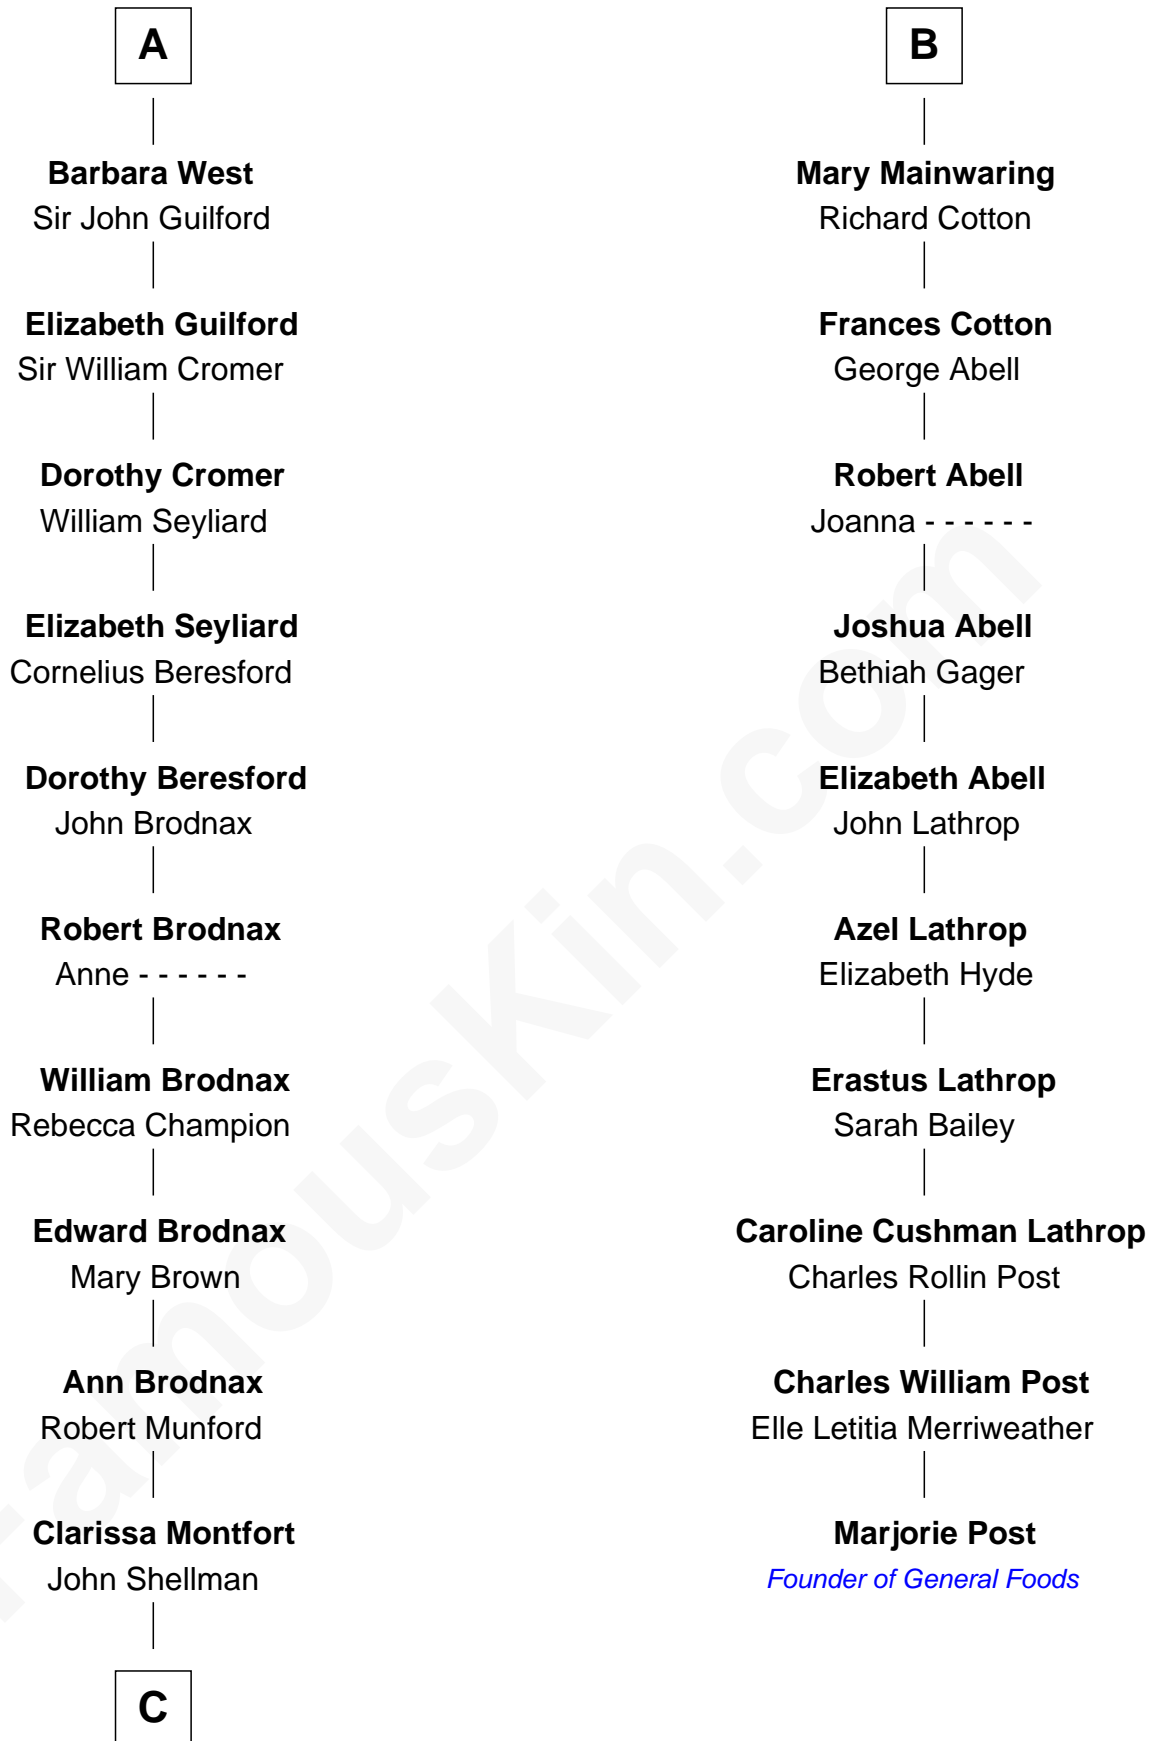

**FamousKin.com**  
**Relationship Chart of**  
**George H. W. Bush**  
*41st U.S. President*

**16th cousin 5 times removed of**  
**Marjorie Post**  
*Founder of General Foods*

**Sir Thomas de Beauchamp**  
 Katherine de Mortimer

**C**

—  
**Susan Montfort Shellman**

Samuel Howard Fay

—  
**Harriet Eleanor Fay**

Rev. James Smith Bush

—  
**Samuel Prescott Bush**

Flora Sheldon

—  
**Prescott Sheldon Bush**

Dorothy Wear Walker

—  
**George H. W. Bush**

*41st U.S. President*

FamousKin.com