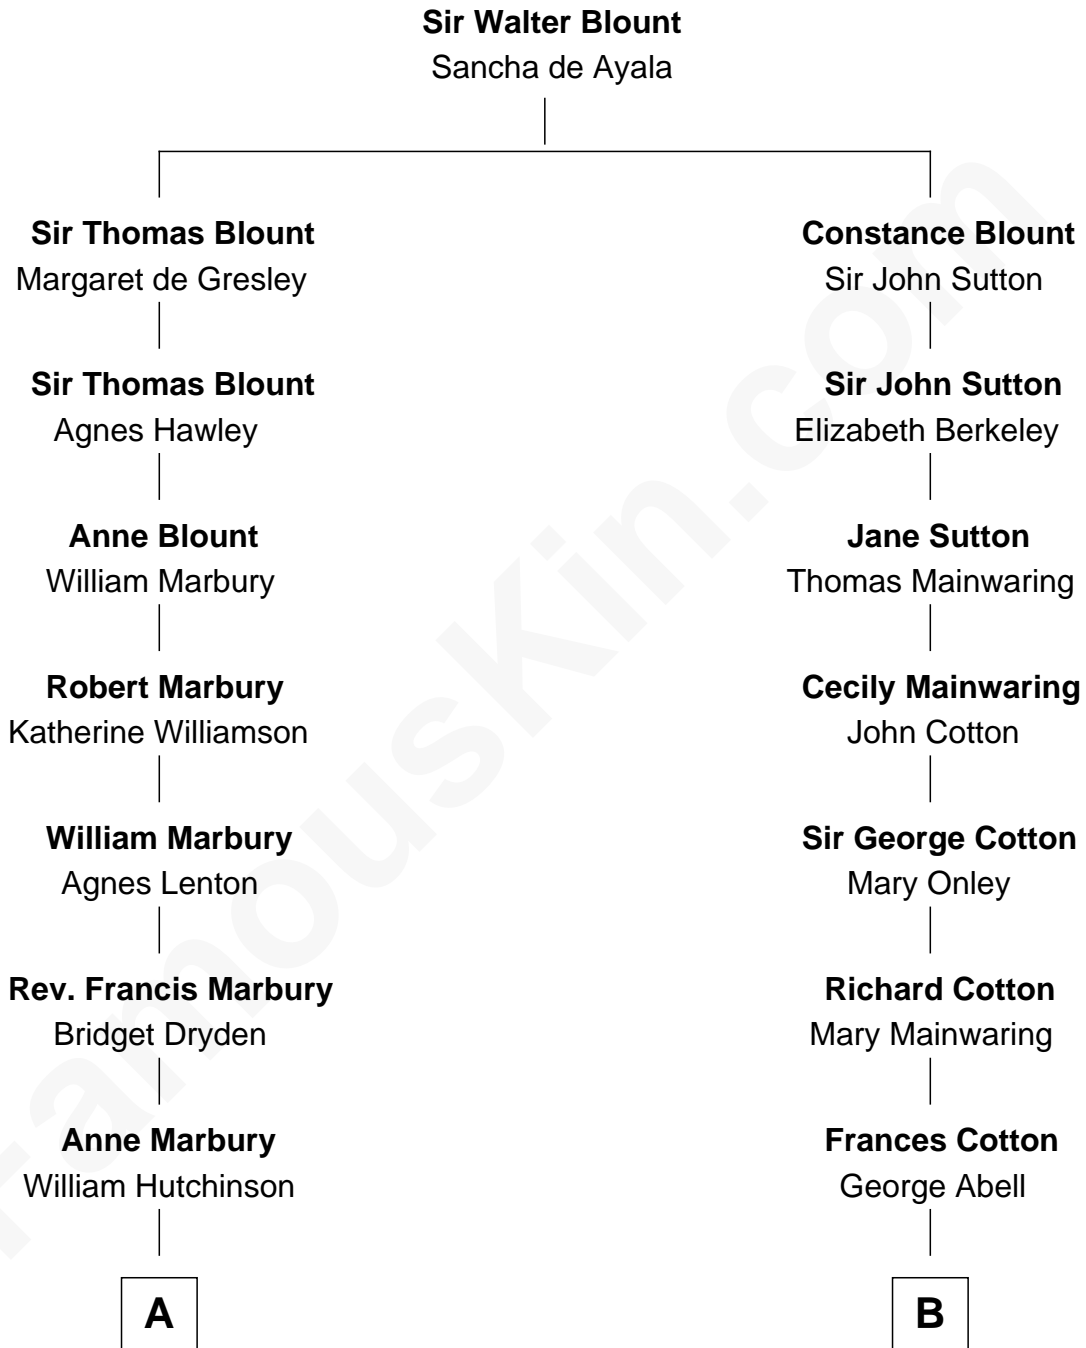

FamousKin.com
Relationship Chart of
George H. W. Bush
41st U.S. President

14th cousin 4 times removed of
Marjorie Post
Founder of General Foods

C

—
Prescott Sheldon Bush

Dorothy Wear Walker

—
George H. W. Bush

41st U.S. President

FamousKin.com