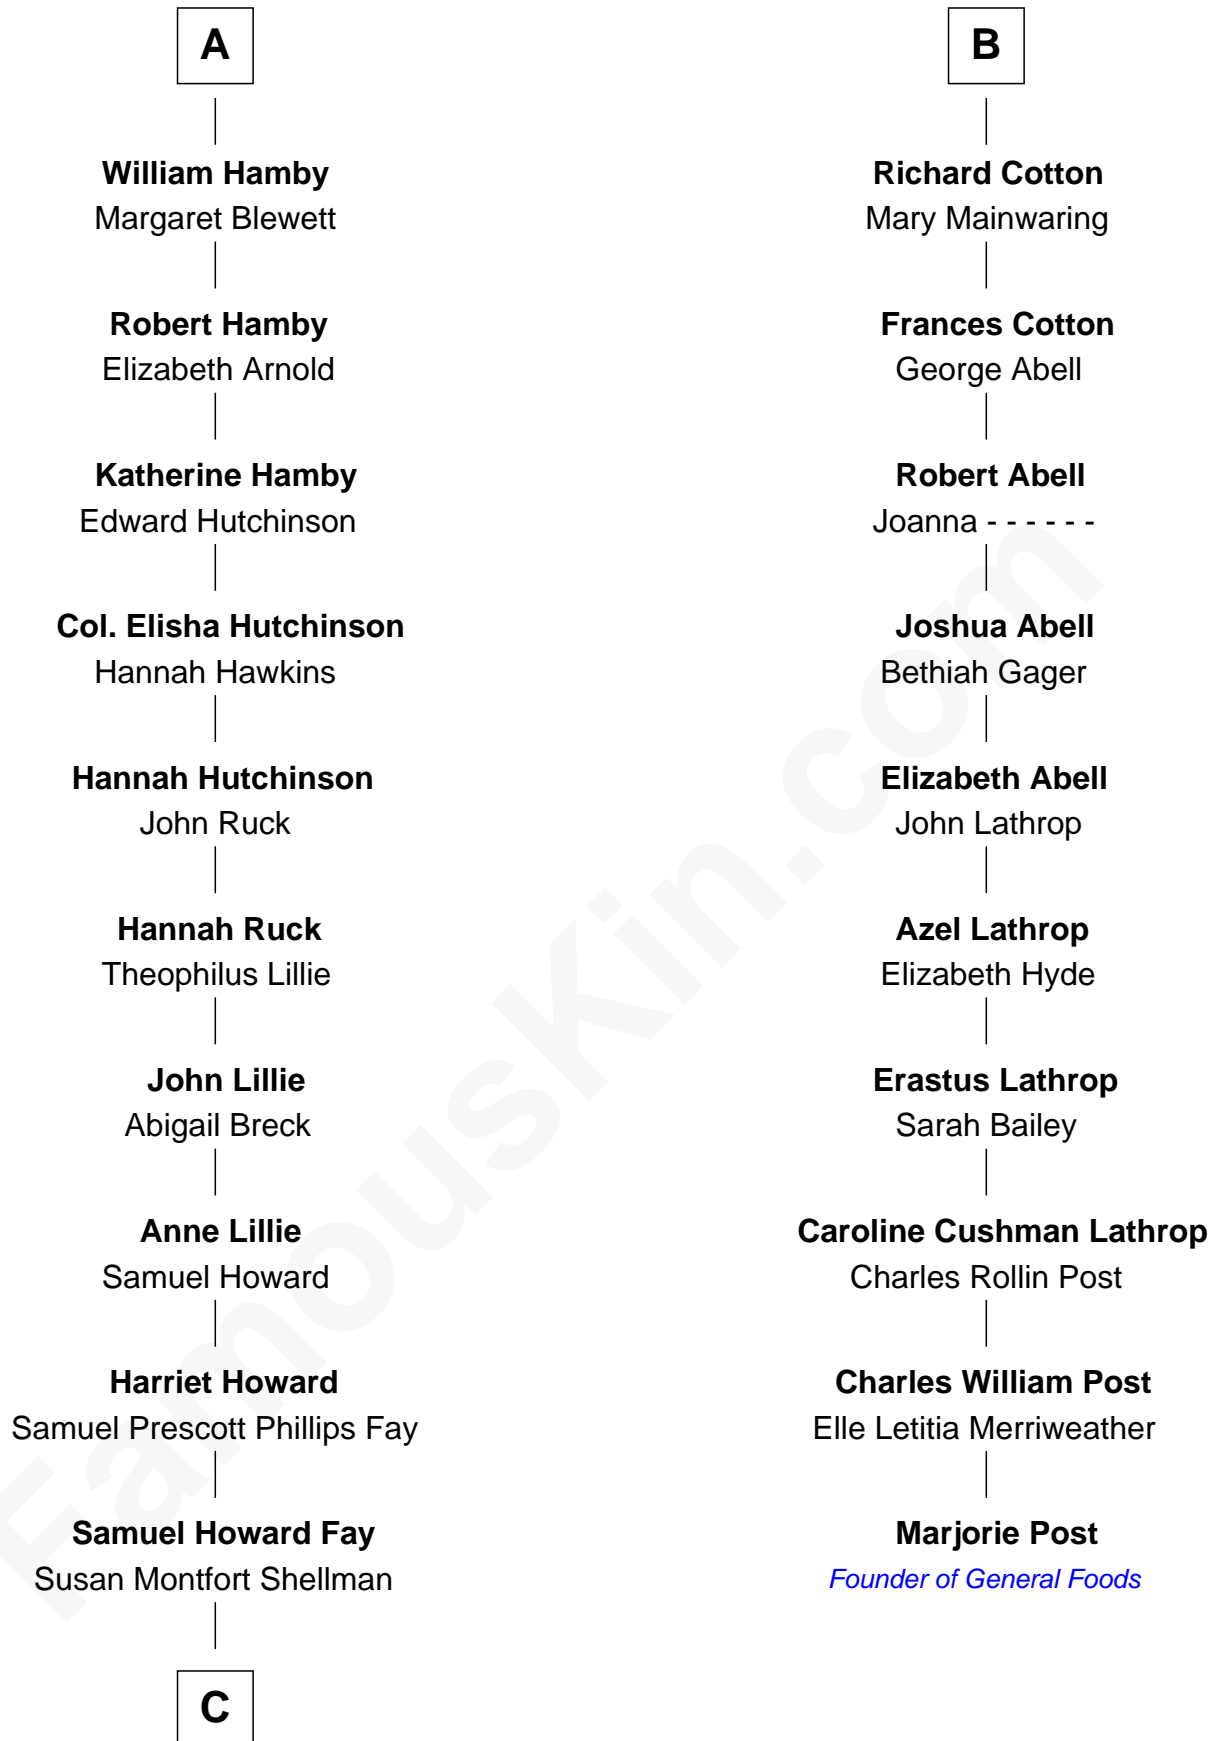

FamousKin.com
Relationship Chart of
George H. W. Bush
41st U.S. President

16th cousin 4 times removed of
Marjorie Post
Founder of General Foods

Sir Philip le Despencer
 Joan de Cobham

C

—
Harriet Eleanor Fay
Rev. James Smith Bush

—
Samuel Prescott Bush
Flora Sheldon

—
Prescott Sheldon Bush
Dorothy Wear Walker

—
George H. W. Bush
41st U.S. President

FamousKin.com