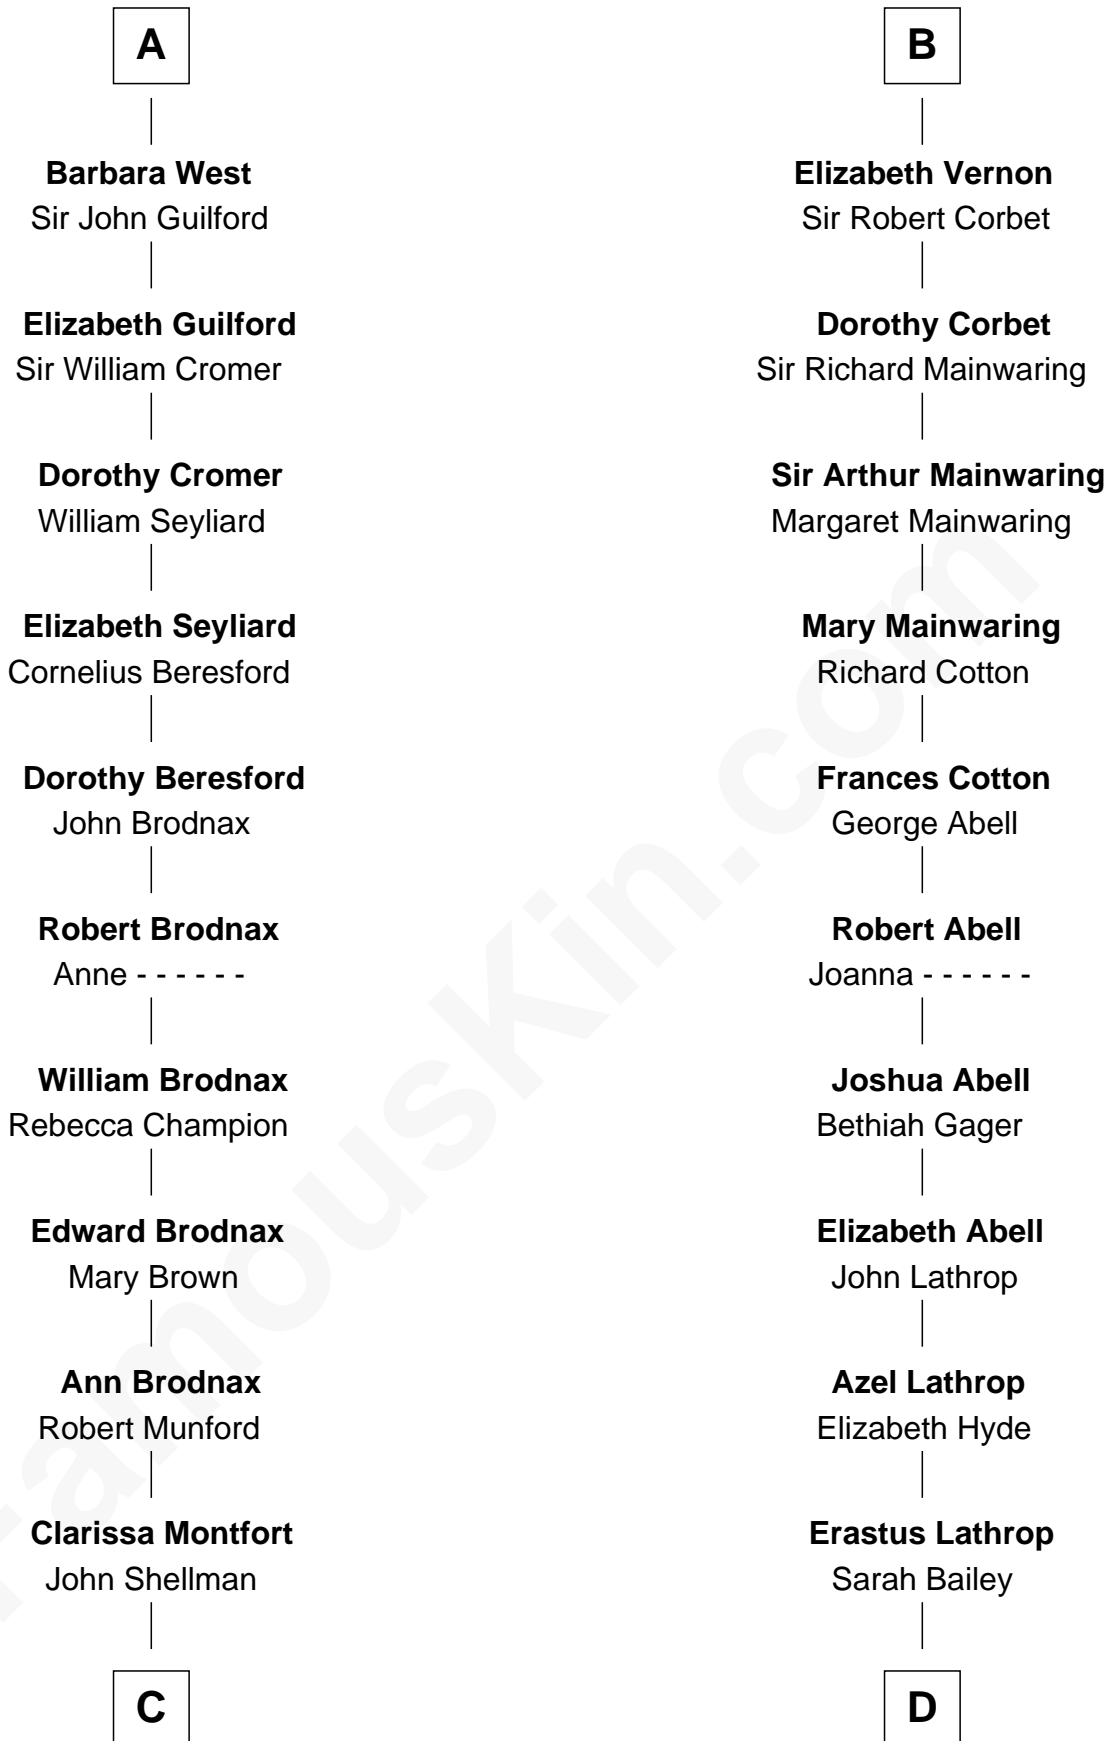

**FamousKin.com**  
**Relationship Chart of**  
**George H. W. Bush**  
*41st U.S. President*

**19th cousin 2 times removed of**  
**Marjorie Post**  
*Founder of General Foods*

**Edmund Plantagenet**  
 Blanche of Artois

**C**

**Susan Montfort Shellman**

Samuel Howard Fay

**Harriet Eleanor Fay**

Rev. James Smith Bush

**Samuel Prescott Bush**

Flora Sheldon

**Prescott Sheldon Bush**

Dorothy Wear Walker

**George H. W. Bush**

*41st U.S. President*

**D**

**Caroline Cushman Lathrop**

Charles Rollin Post

**Charles William Post**

Elle Letitia Merriweather