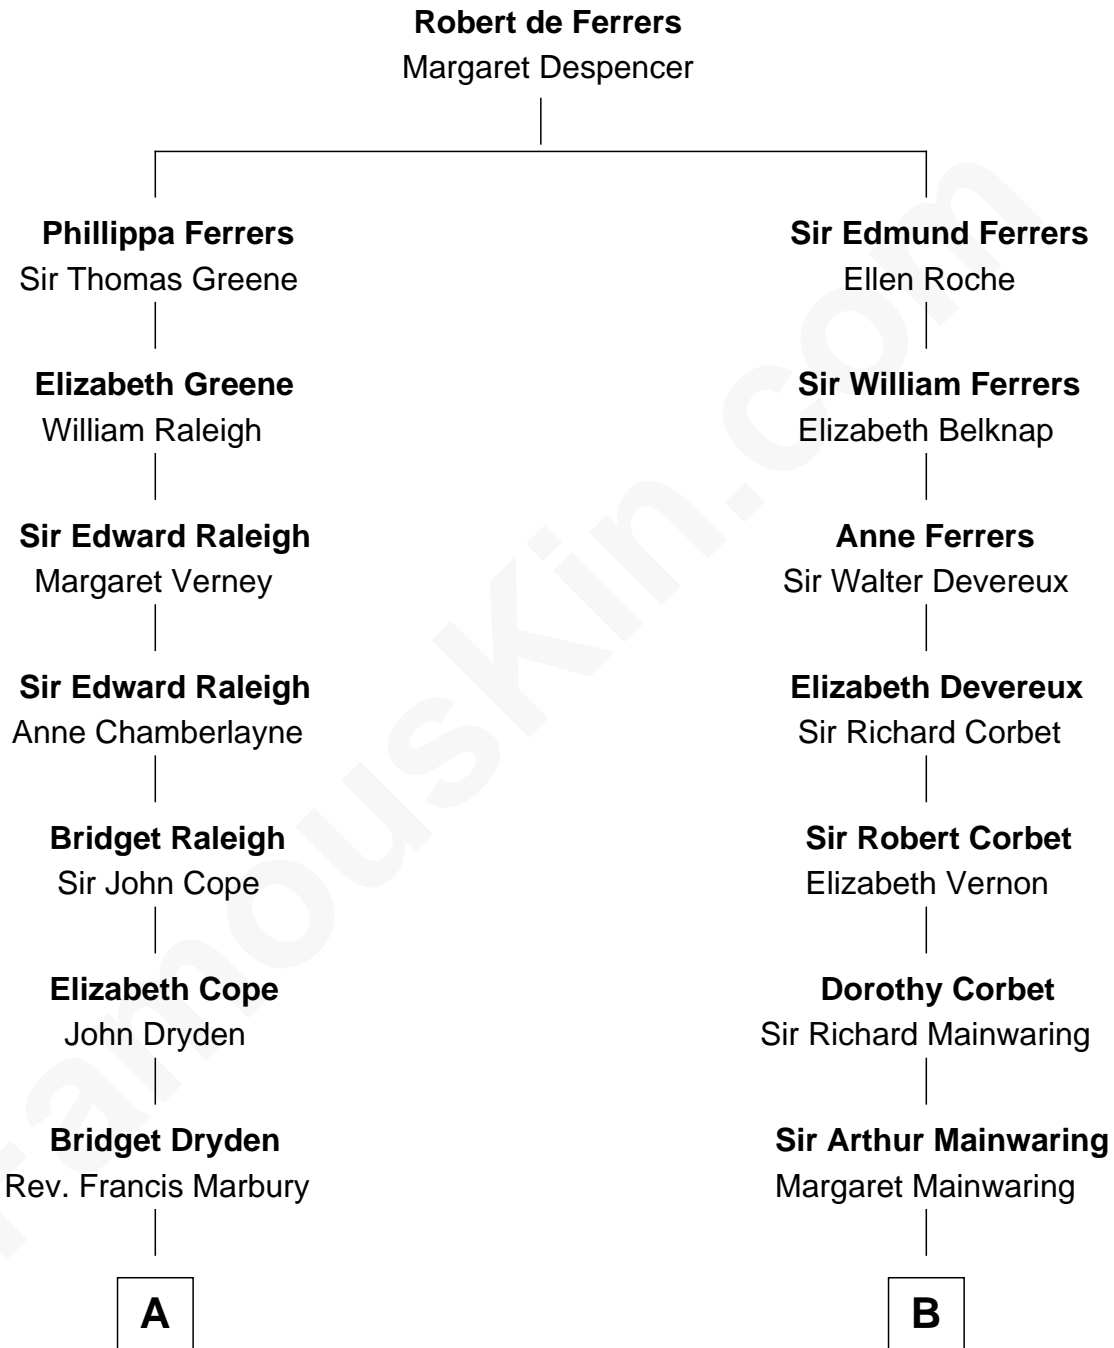

FamousKin.com
Relationship Chart of
George H. W. Bush
41st U.S. President

16th cousin 3 times removed of
Marjorie Post
Founder of General Foods

C

—
Samuel Prescott Bush

Flora Sheldon

—
Prescott Sheldon Bush

Dorothy Wear Walker

—
George H. W. Bush

41st U.S. President

FamousKin.com