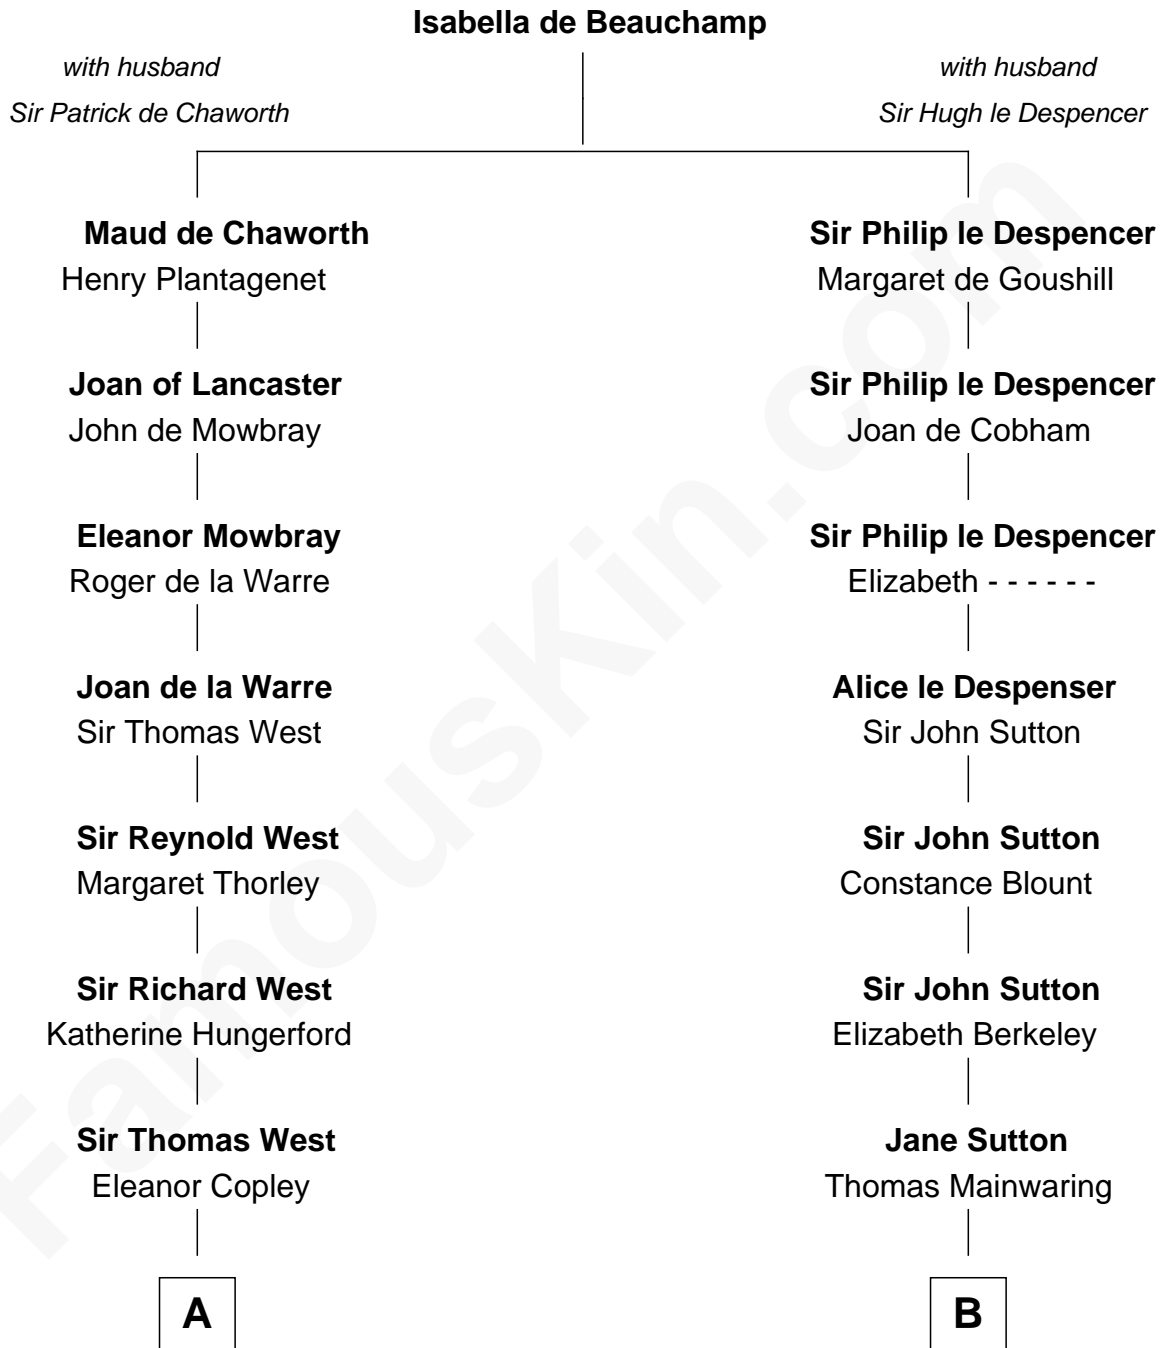

**FamousKin.com**  
**Relationship Chart of**  
**George H. W. Bush**  
*41st U.S. President*

**18th cousin 3 times removed of**  
**Marjorie Post**  
*Founder of General Foods*

**C**

**Susan Montfort Shellman**

Samuel Howard Fay

**Harriet Eleanor Fay**

Rev. James Smith Bush

**Samuel Prescott Bush**

Flora Sheldon

**Prescott Sheldon Bush**

Dorothy Wear Walker

**George H. W. Bush**

*41st U.S. President*

**D**

**Charles William Post**

Elle Letitia Merriweather

**Marjorie Post**

*Founder of General Foods*

FamousKin.com