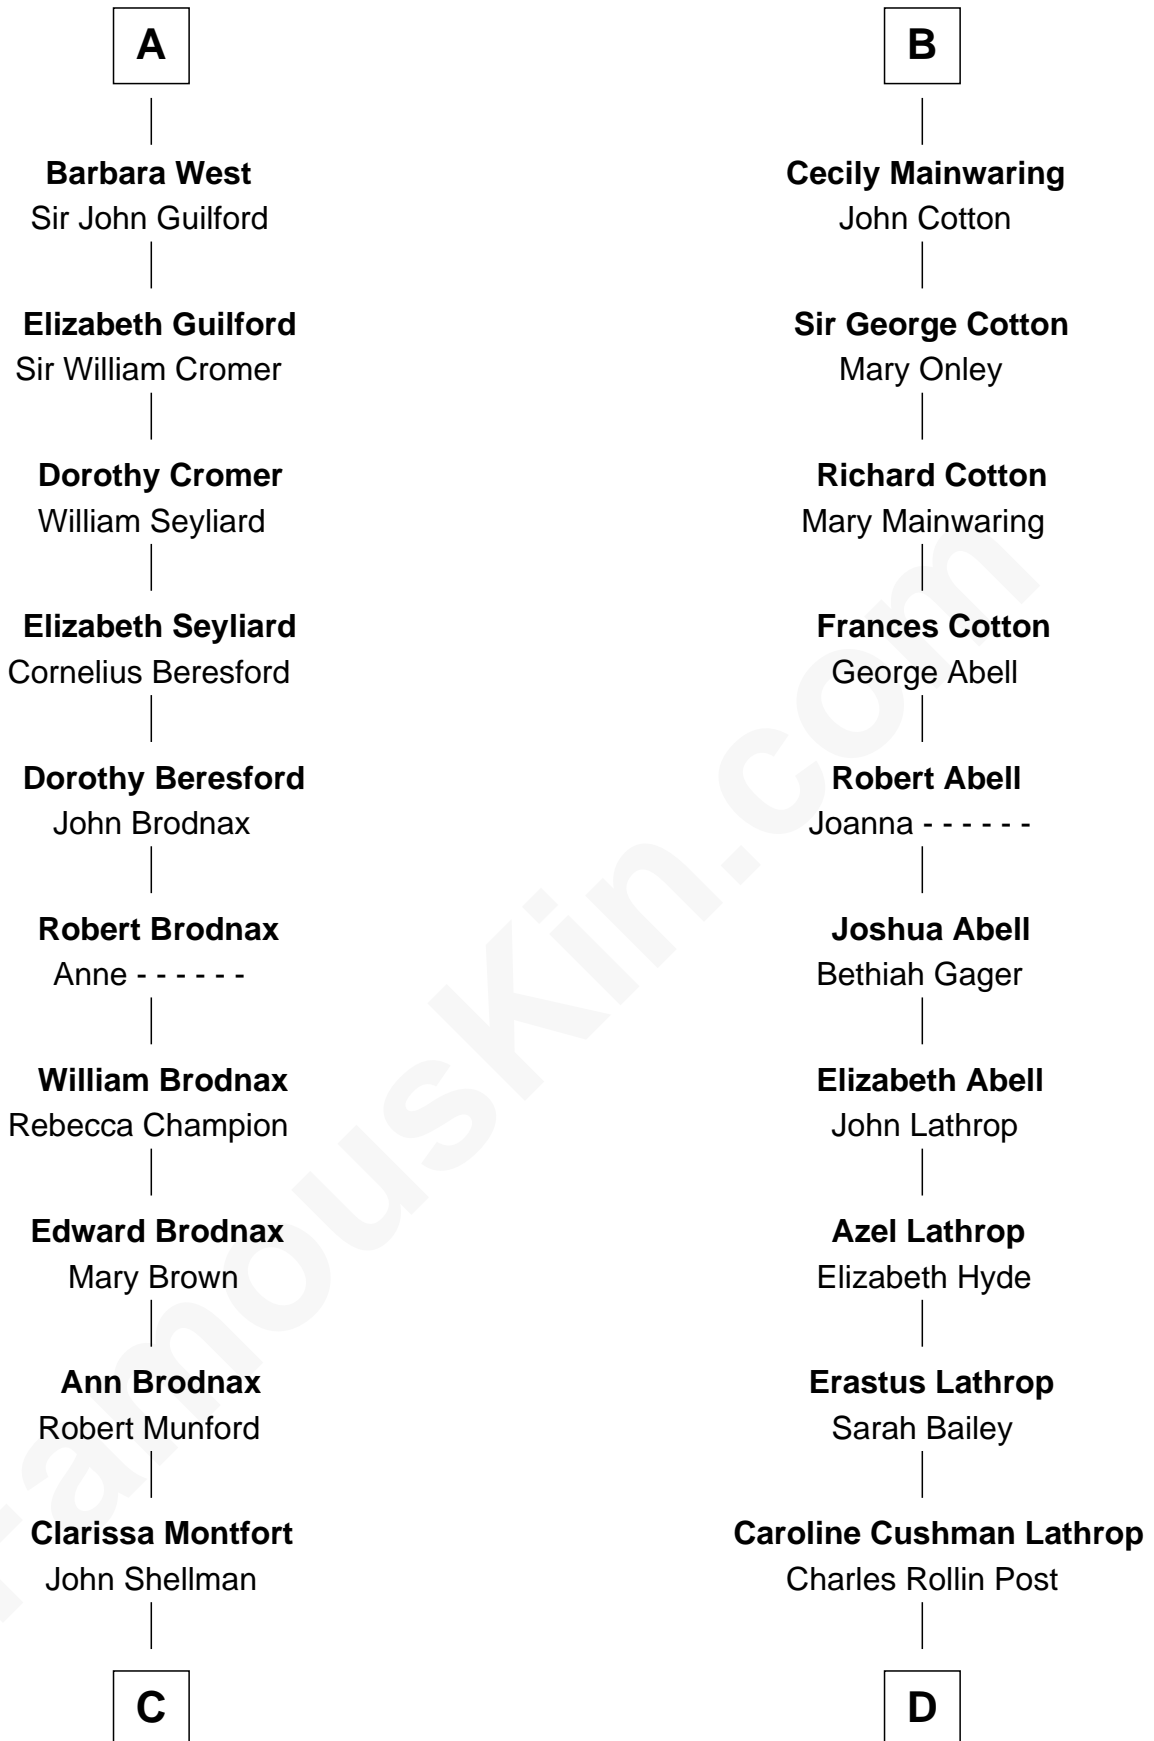

**FamousKin.com**  
**Relationship Chart of**  
**George H. W. Bush**  
*41st U.S. President*

**18th cousin 3 times removed of**  
**Marjorie Post**  
*Founder of General Foods*

**C**

**Susan Montfort Shellman**

Samuel Howard Fay

**Harriet Eleanor Fay**

Rev. James Smith Bush

**Samuel Prescott Bush**

Flora Sheldon

**Prescott Sheldon Bush**

Dorothy Wear Walker

**George H. W. Bush**

*41st U.S. President*

**D**

**Charles William Post**

Elle Letitia Merriweather

**Marjorie Post**

*Founder of General Foods*

FamousKin.com