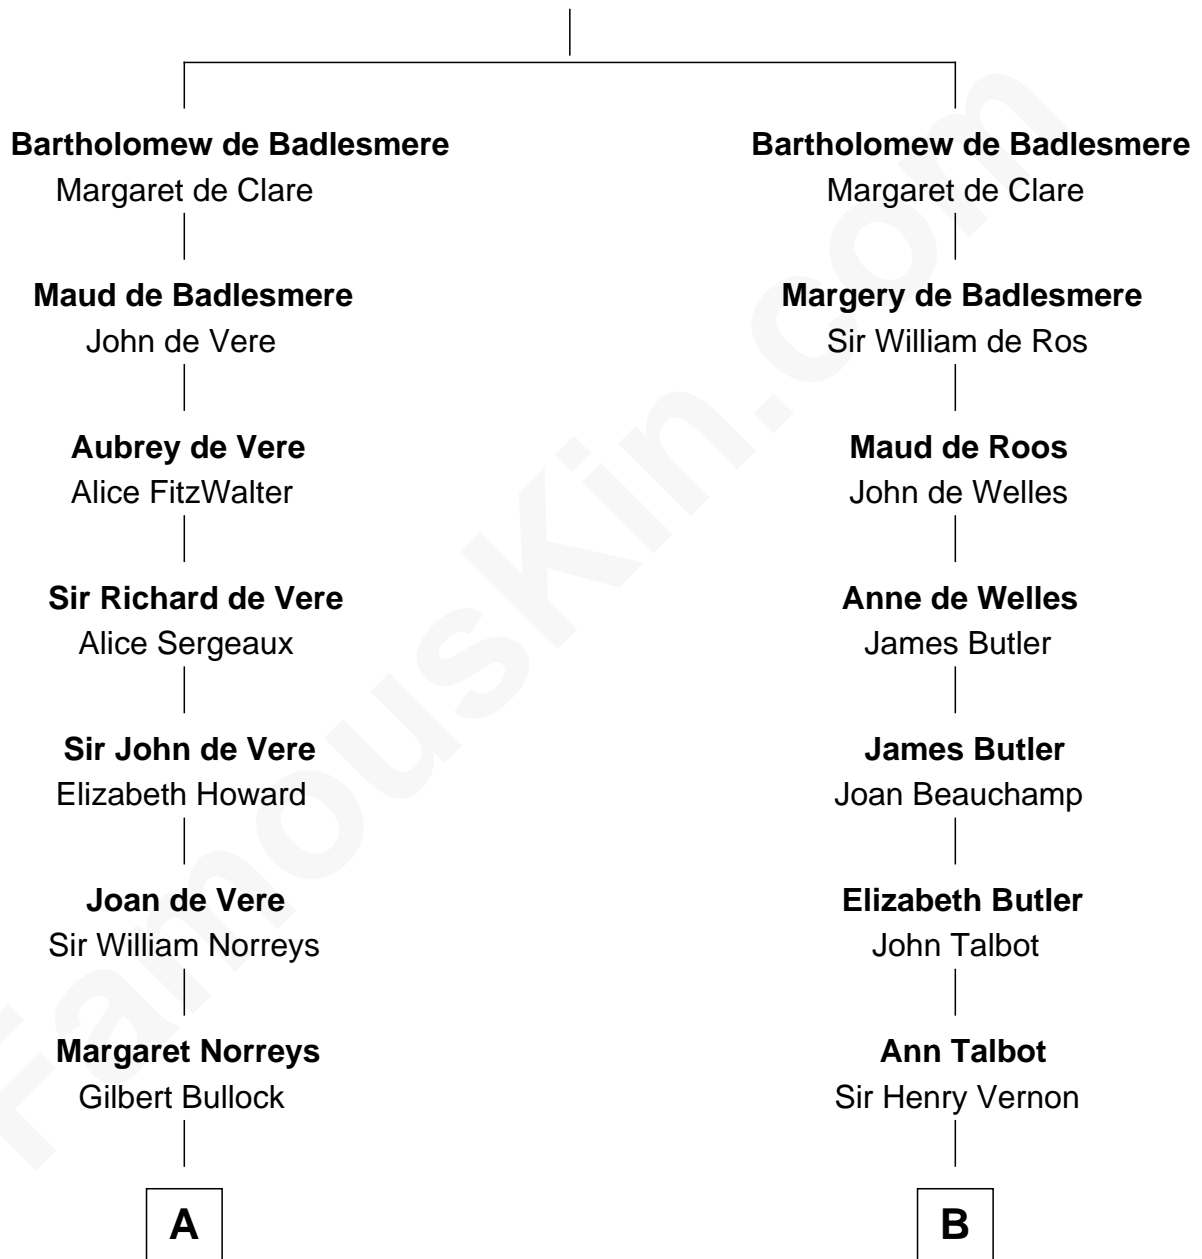

FamousKin.com
Relationship Chart of
George H. W. Bush
41st U.S. President

19th cousin 2 times removed of
Marjorie Post
Founder of General Foods

Gunselm de Badlesmere

C

Samuel Howard Fay
Susan Montfort Shellman

Harriet Eleanor Fay
Rev. James Smith Bush

Samuel Prescott Bush
Flora Sheldon

Prescott Sheldon Bush
Dorothy Wear Walker

George H. W. Bush
41st U.S. President

D

Caroline Cushman Lathrop
Charles Rollin Post

Charles William Post
Elle Letitia Merriweather