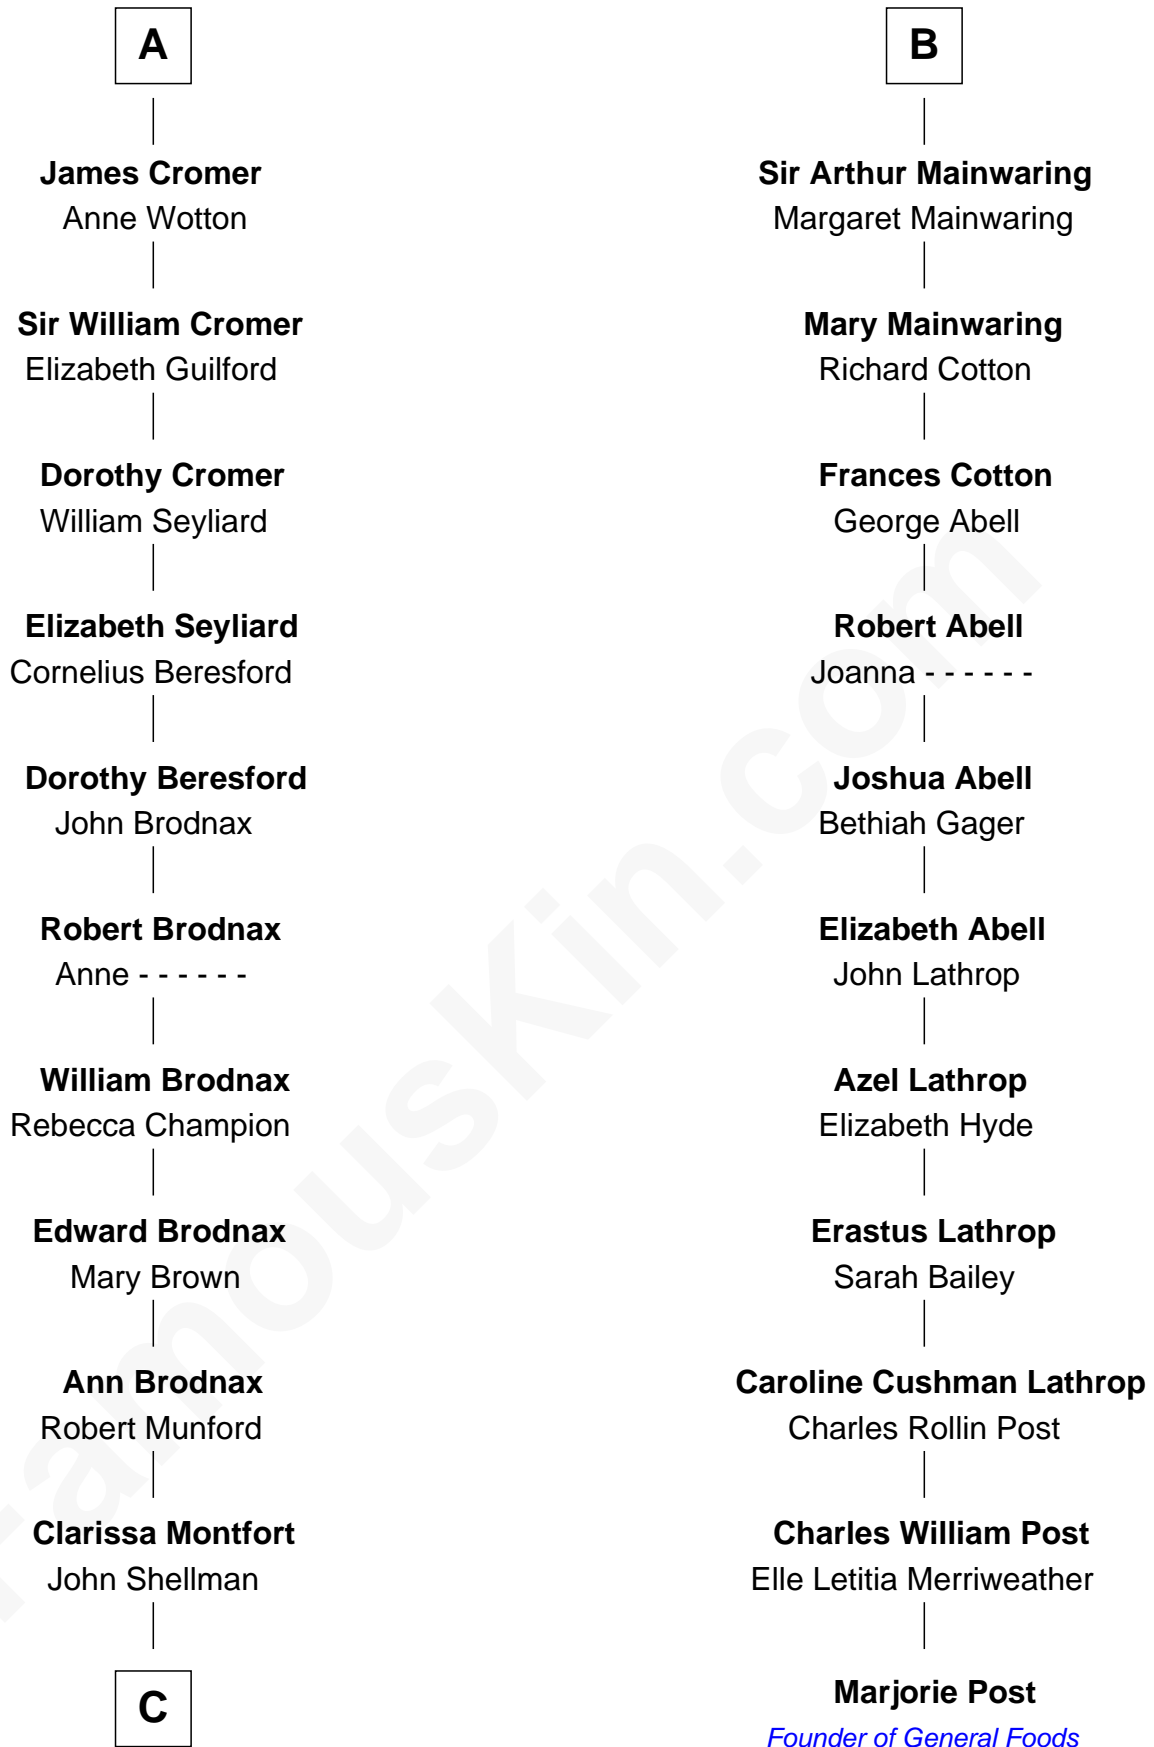

FamousKin.com
Relationship Chart of
George H. W. Bush
41st U.S. President

17th cousin 4 times removed of
Marjorie Post
Founder of General Foods

C

—
Susan Montfort Shellman

Samuel Howard Fay

—
Harriet Eleanor Fay

Rev. James Smith Bush

—
Samuel Prescott Bush

Flora Sheldon

—
Prescott Sheldon Bush

Dorothy Wear Walker

—
George H. W. Bush

41st U.S. President