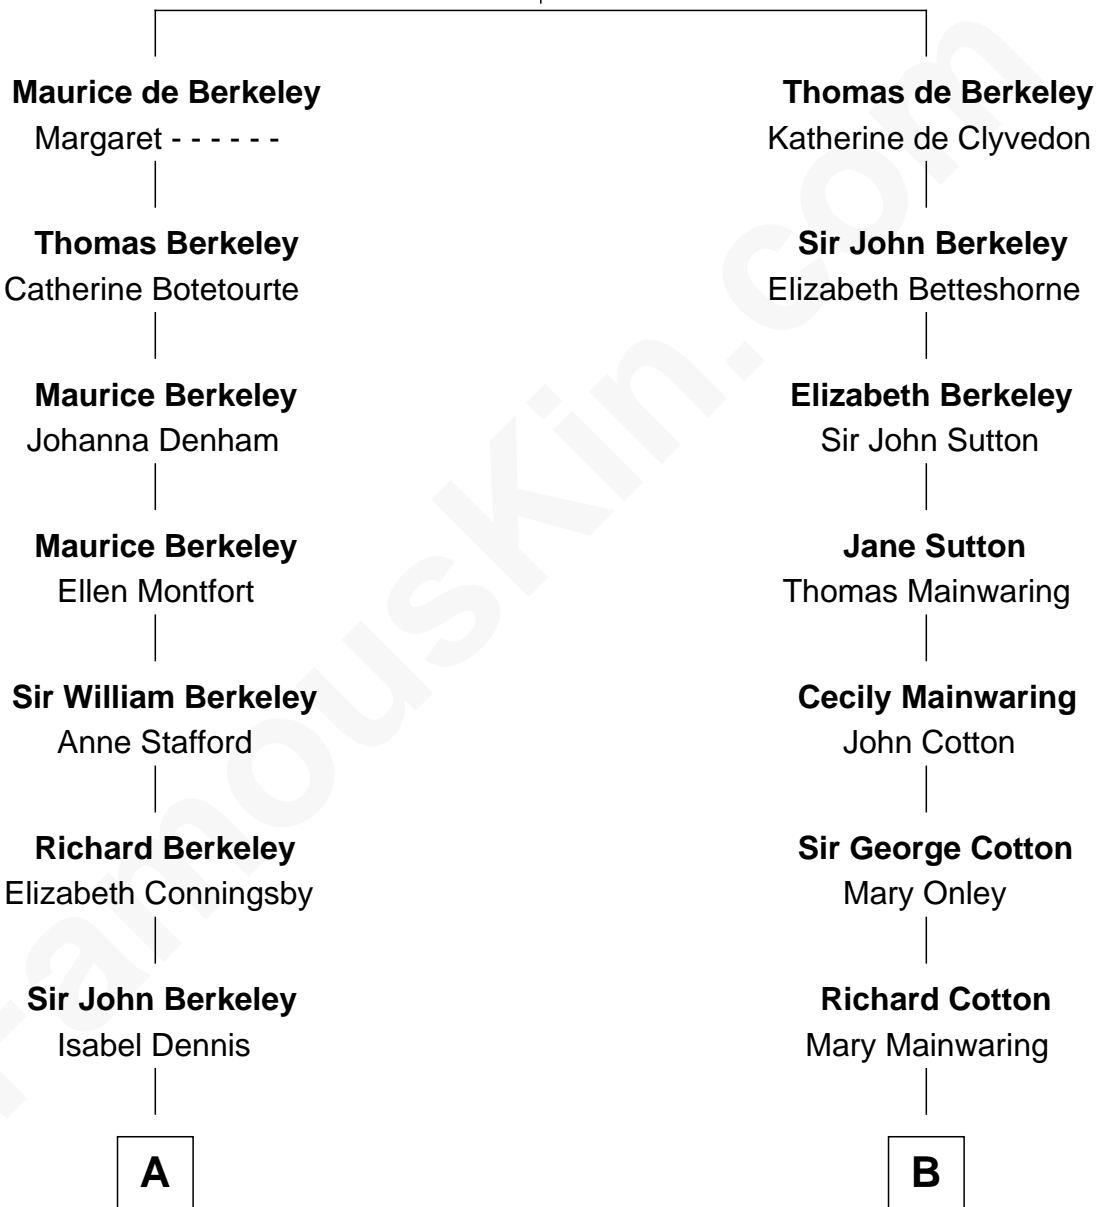

FamousKin.com
Relationship Chart of
George H. W. Bush
41st U.S. President

15th cousin 6 times removed of
Marjorie Post
Founder of General Foods

Sir Maurice de Berkeley
 Eve la Zouche

C

—
Samuel Howard Fay
Susan Montfort Shellman

—
Harriet Eleanor Fay
Rev. James Smith Bush

—
Samuel Prescott Bush
Flora Sheldon

—
Prescott Sheldon Bush
Dorothy Wear Walker

—
George H. W. Bush
41st U.S. President

FamousKin.com