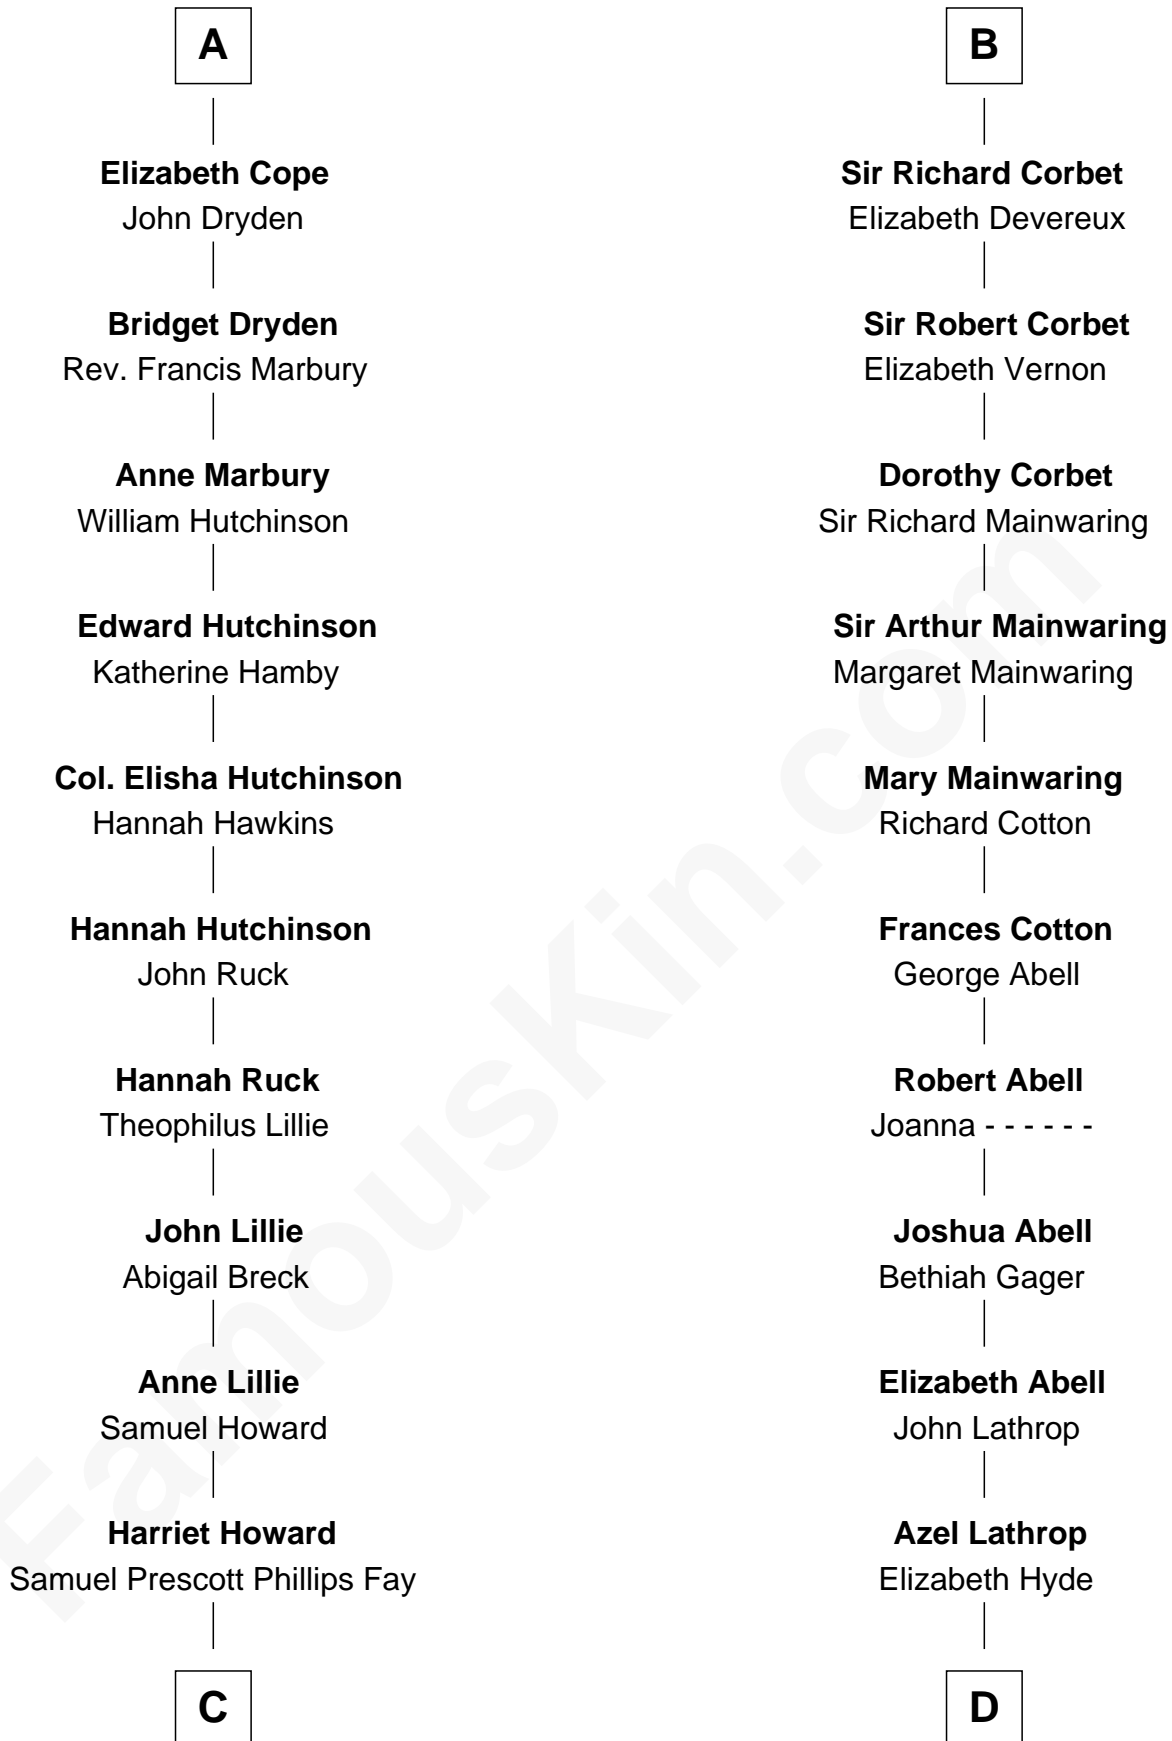

FamousKin.com
Relationship Chart of
George H. W. Bush
41st U.S. President

20th cousin 1 time removed of
Marjorie Post
Founder of General Foods

Sir Gilbert Talbot
Pernel le Boteler

Sir Richard Talbot
Ankaret le Strange

Elizabeth Talbot
Sir Henry de Grey

Mary Talbot
Sir Thomas Greene

Richard Grey
Blanche de la Vache

Sir Thomas Greene
Phillippa Ferrers

Alice Grey
Sir William Burley

Elizabeth Greene
William Raleigh

Elizabeth Burley
Sir John Hopton

Sir Edward Raleigh
Margaret Verney

Sir Walter Hopton
Joan Mortimer

Sir Edward Raleigh
Anne Chamberlayne

Sir Thomas Hopton
Eleanor Lucy

Bridget Raleigh
Sir John Cope

Elizabeth Hopton
Sir Roger Corbet

A

B

C

Samuel Howard Fay
Susan Montfort Shellman

Harriet Eleanor Fay
Rev. James Smith Bush

Samuel Prescott Bush
Flora Sheldon

Prescott Sheldon Bush
Dorothy Wear Walker

George H. W. Bush
41st U.S. President

D

Erastus Lathrop
Sarah Bailey