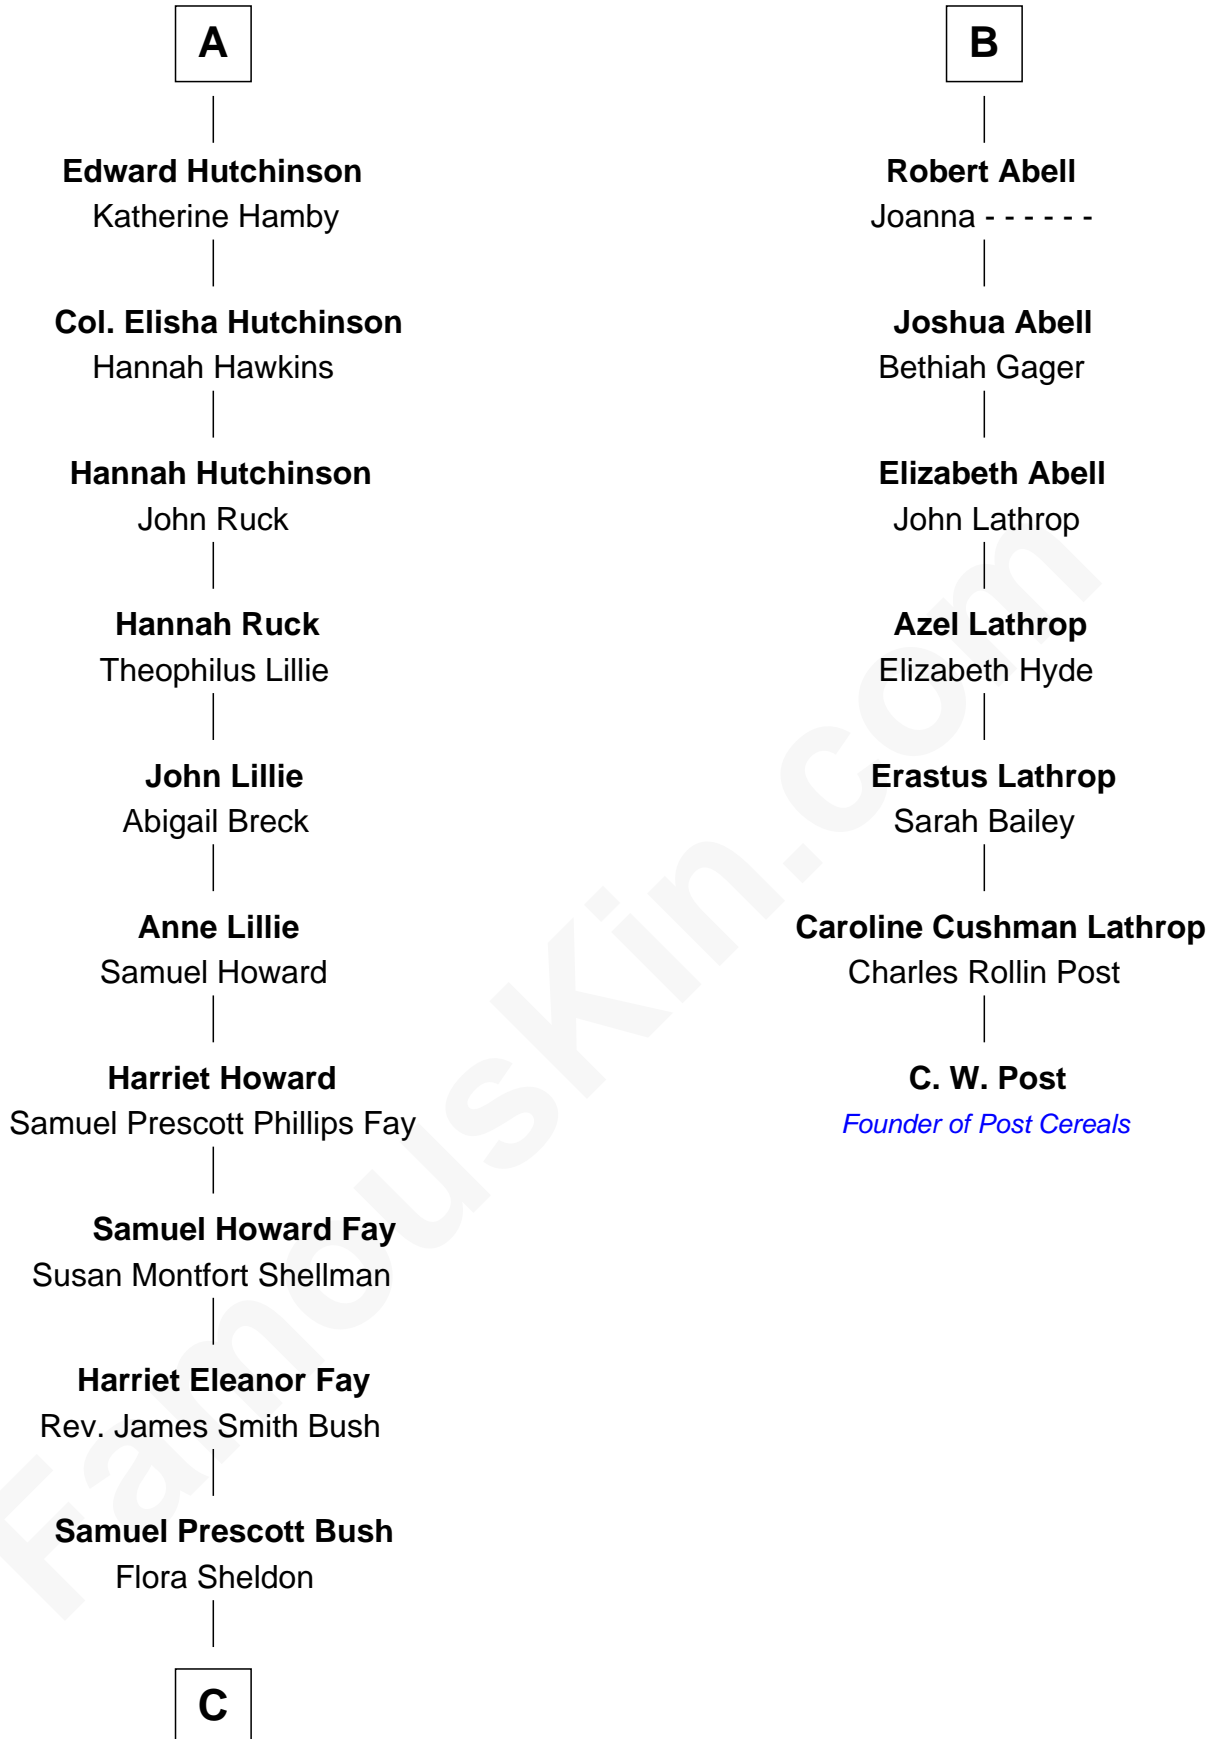

FamousKin.com
Relationship Chart of
George H. W. Bush
41st U.S. President

13th cousin 5 times removed of
C. W. Post
Founder of Post Cereals

Sir Walter Blount
 Sancha de Ayala

C

—
Prescott Sheldon Bush

Dorothy Wear Walker

—
George H. W. Bush

41st U.S. President

FamousKin.com