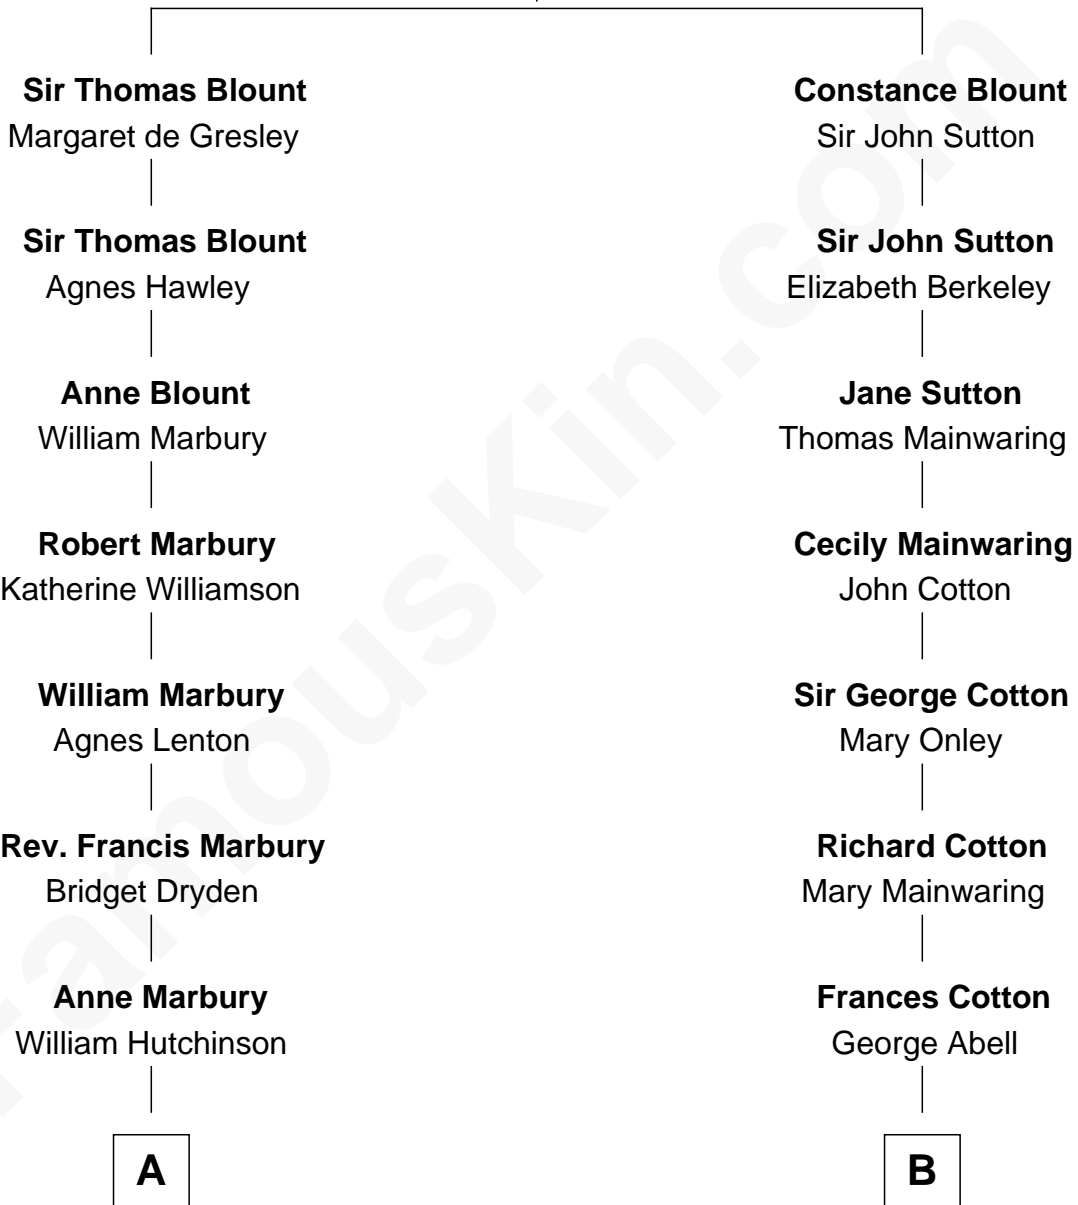

FamousKin.com
Relationship Chart of
George H. W. Bush
41st U.S. President

13th cousin 5 times removed of
C. W. Post
Founder of Post Cereals

Sir Walter Blount
 Sancha de Ayala

C

—
Prescott Sheldon Bush

Dorothy Wear Walker

—
George H. W. Bush

41st U.S. President

FamousKin.com