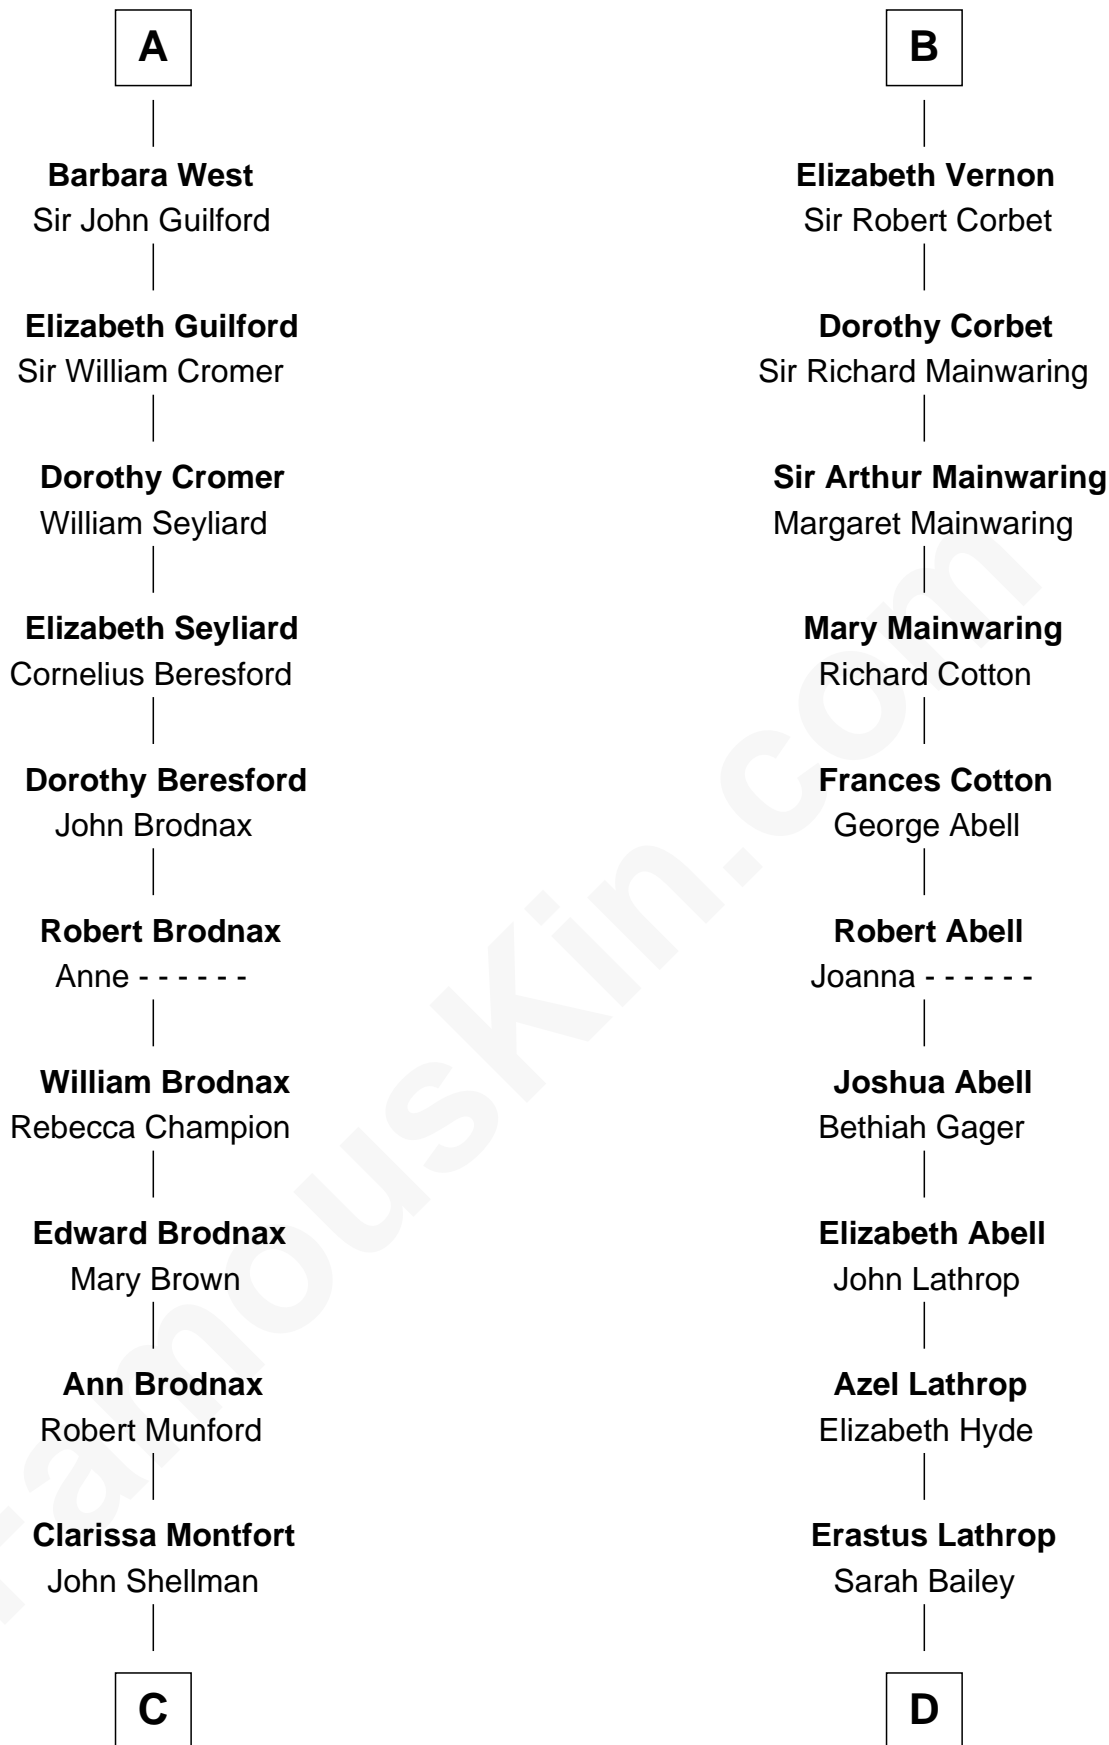

**FamousKin.com**  
**Relationship Chart of**  
**George H. W. Bush**  
*41st U.S. President*

**18th cousin 3 times removed of**  
**C. W. Post**  
*Founder of Post Cereals*

**Edmund Plantagenet**  
 Blanche of Artois

**C**

**Susan Montfort Shellman**

Samuel Howard Fay

**Harriet Eleanor Fay**

Rev. James Smith Bush

**Samuel Prescott Bush**

Flora Sheldon

**Prescott Sheldon Bush**

Dorothy Wear Walker

**George H. W. Bush**

*41st U.S. President*

**D**

**Caroline Cushman Lathrop**

Charles Rollin Post

**C. W. Post**

*Founder of Post Cereals*