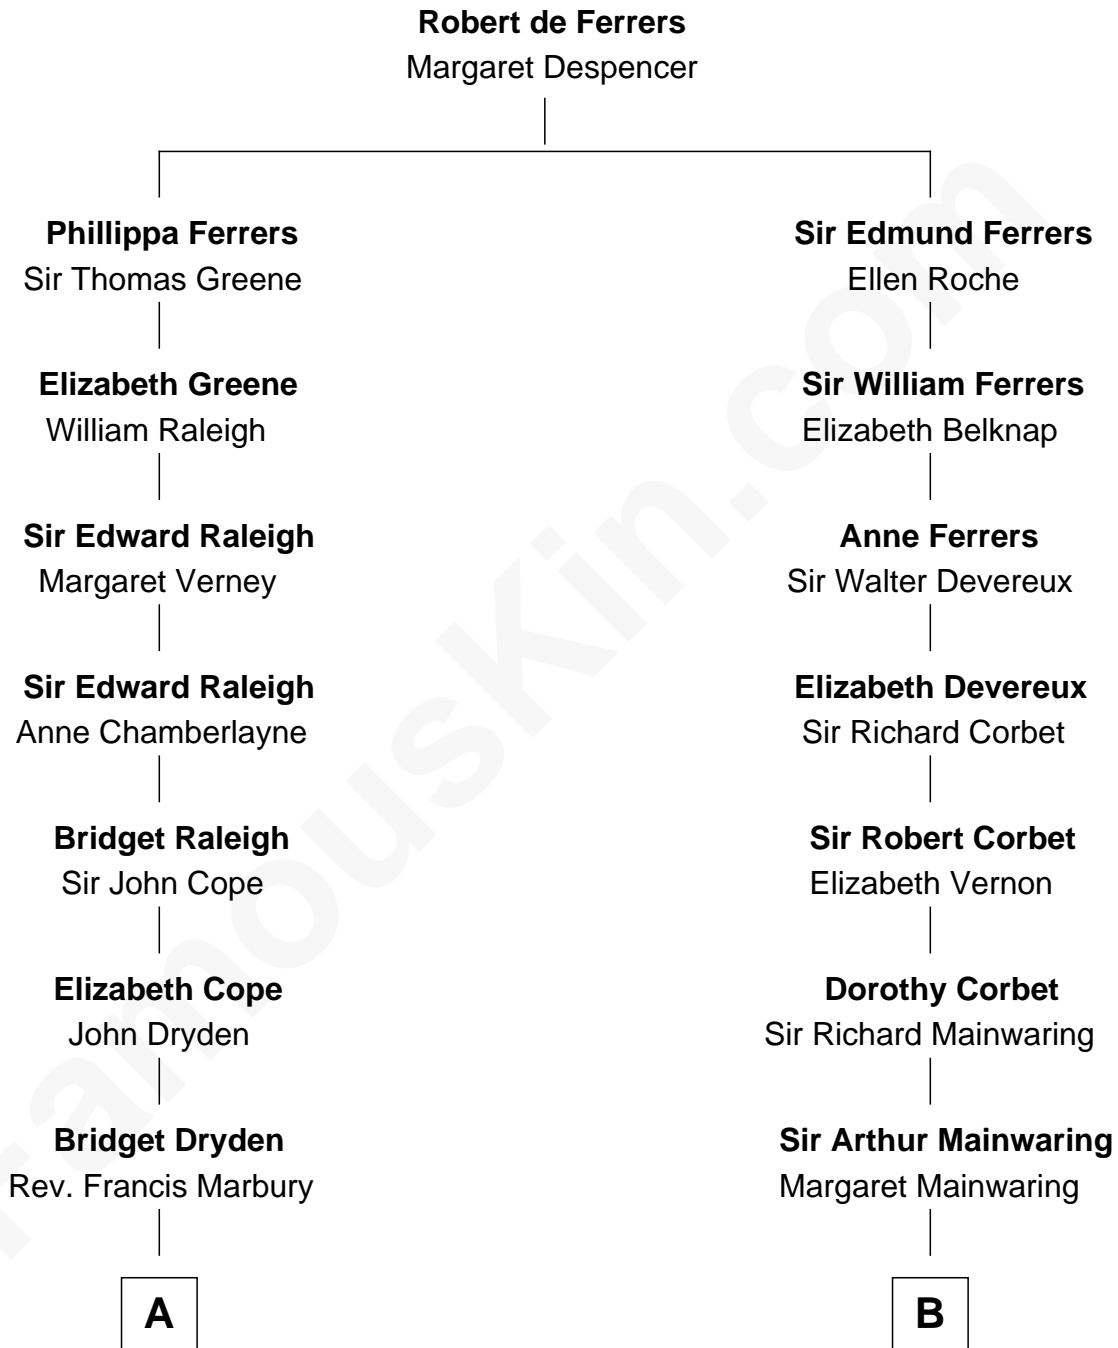

FamousKin.com
Relationship Chart of
George H. W. Bush
41st U.S. President

15th cousin 4 times removed of

C. W. Post
Founder of Post Cereals

C

—
Samuel Prescott Bush

Flora Sheldon

—
Prescott Sheldon Bush

Dorothy Wear Walker

—
George H. W. Bush

41st U.S. President

FamousKin.com