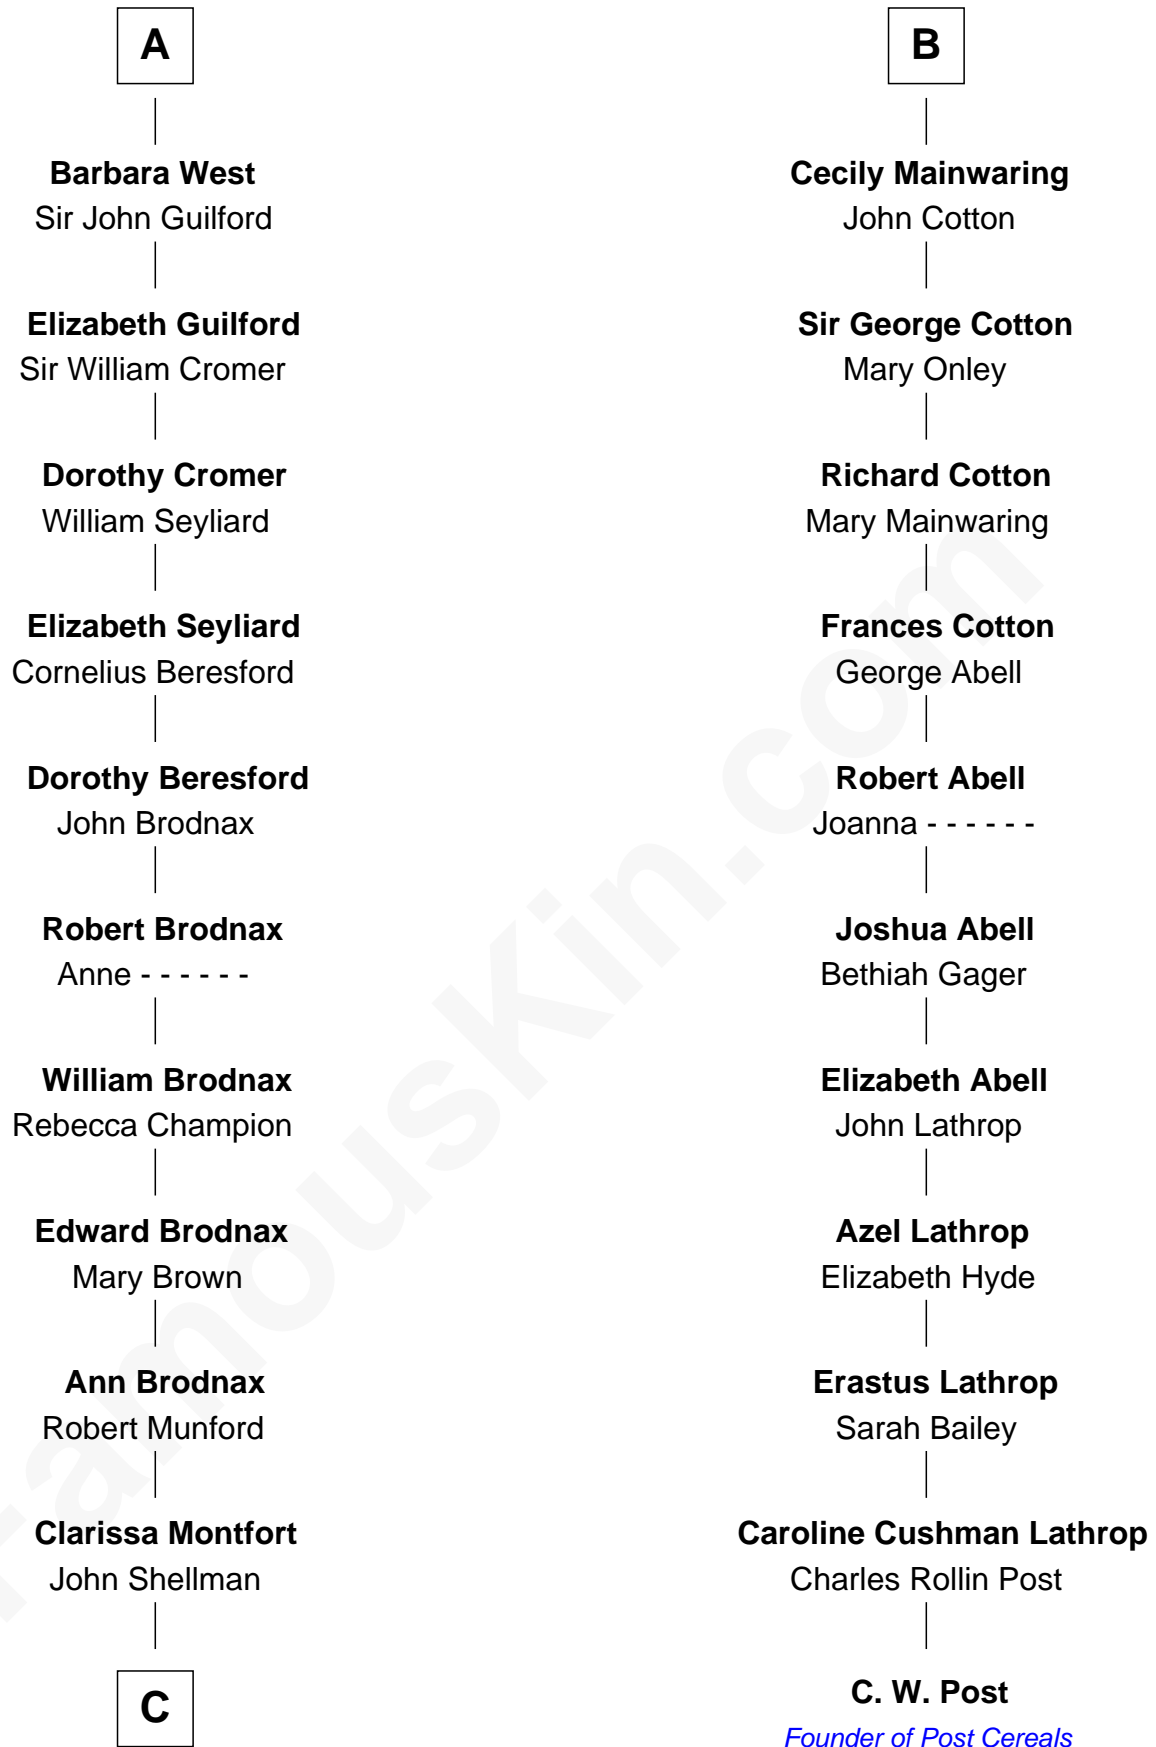

**FamousKin.com**  
**Relationship Chart of**  
**George H. W. Bush**  
*41st U.S. President*

**17th cousin 4 times removed of**  
**C. W. Post**  
*Founder of Post Cereals*

**C**

—  
**Susan Montfort Shellman**

Samuel Howard Fay

—  
**Harriet Eleanor Fay**

Rev. James Smith Bush

—  
**Samuel Prescott Bush**

Flora Sheldon

—  
**Prescott Sheldon Bush**

Dorothy Wear Walker

—  
**George H. W. Bush**

*41st U.S. President*