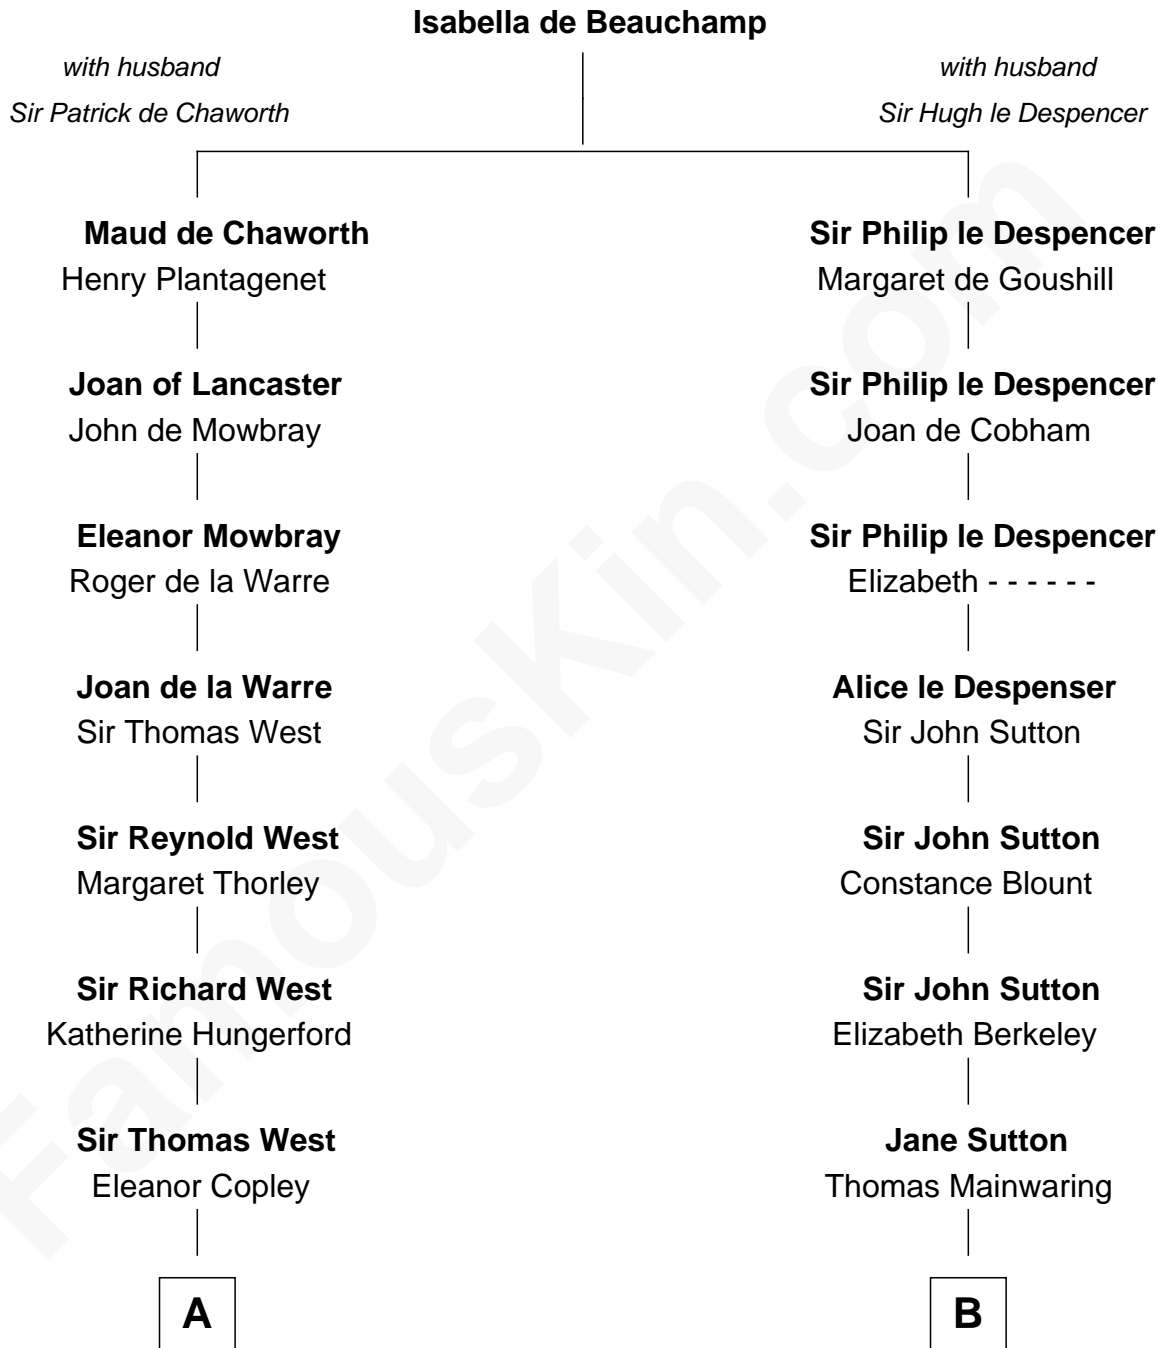

**FamousKin.com**  
**Relationship Chart of**  
**George H. W. Bush**  
*41st U.S. President*

**17th cousin 4 times removed of**  
**C. W. Post**  
*Founder of Post Cereals*

**C**

—  
**Susan Montfort Shellman**

Samuel Howard Fay

—  
**Harriet Eleanor Fay**

Rev. James Smith Bush

—  
**Samuel Prescott Bush**

Flora Sheldon

—  
**Prescott Sheldon Bush**

Dorothy Wear Walker

—  
**George H. W. Bush**

*41st U.S. President*