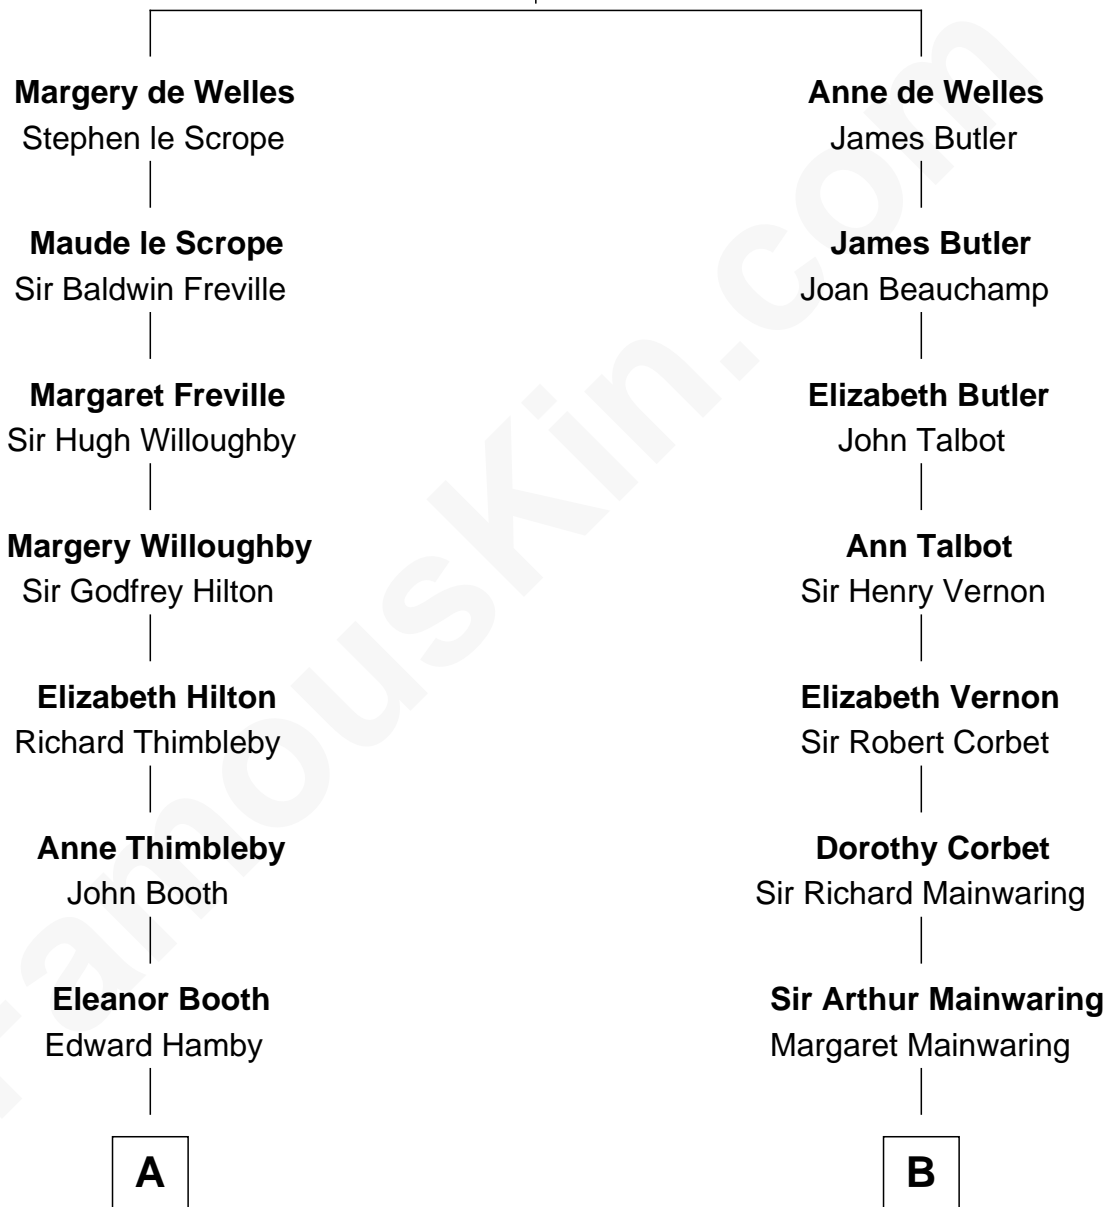

**FamousKin.com**  
**Relationship Chart of**  
**George H. W. Bush**  
*41st U.S. President*

**15th cousin 5 times removed of**  
**C. W. Post**  
*Founder of Post Cereals*

**John de Welles**  
 Maud de Roos

**C**

—  
**Harriet Eleanor Fay**  
Rev. James Smith Bush

—  
**Samuel Prescott Bush**  
Flora Sheldon

—  
**Prescott Sheldon Bush**  
Dorothy Wear Walker

—  
**George H. W. Bush**  
*41st U.S. President*