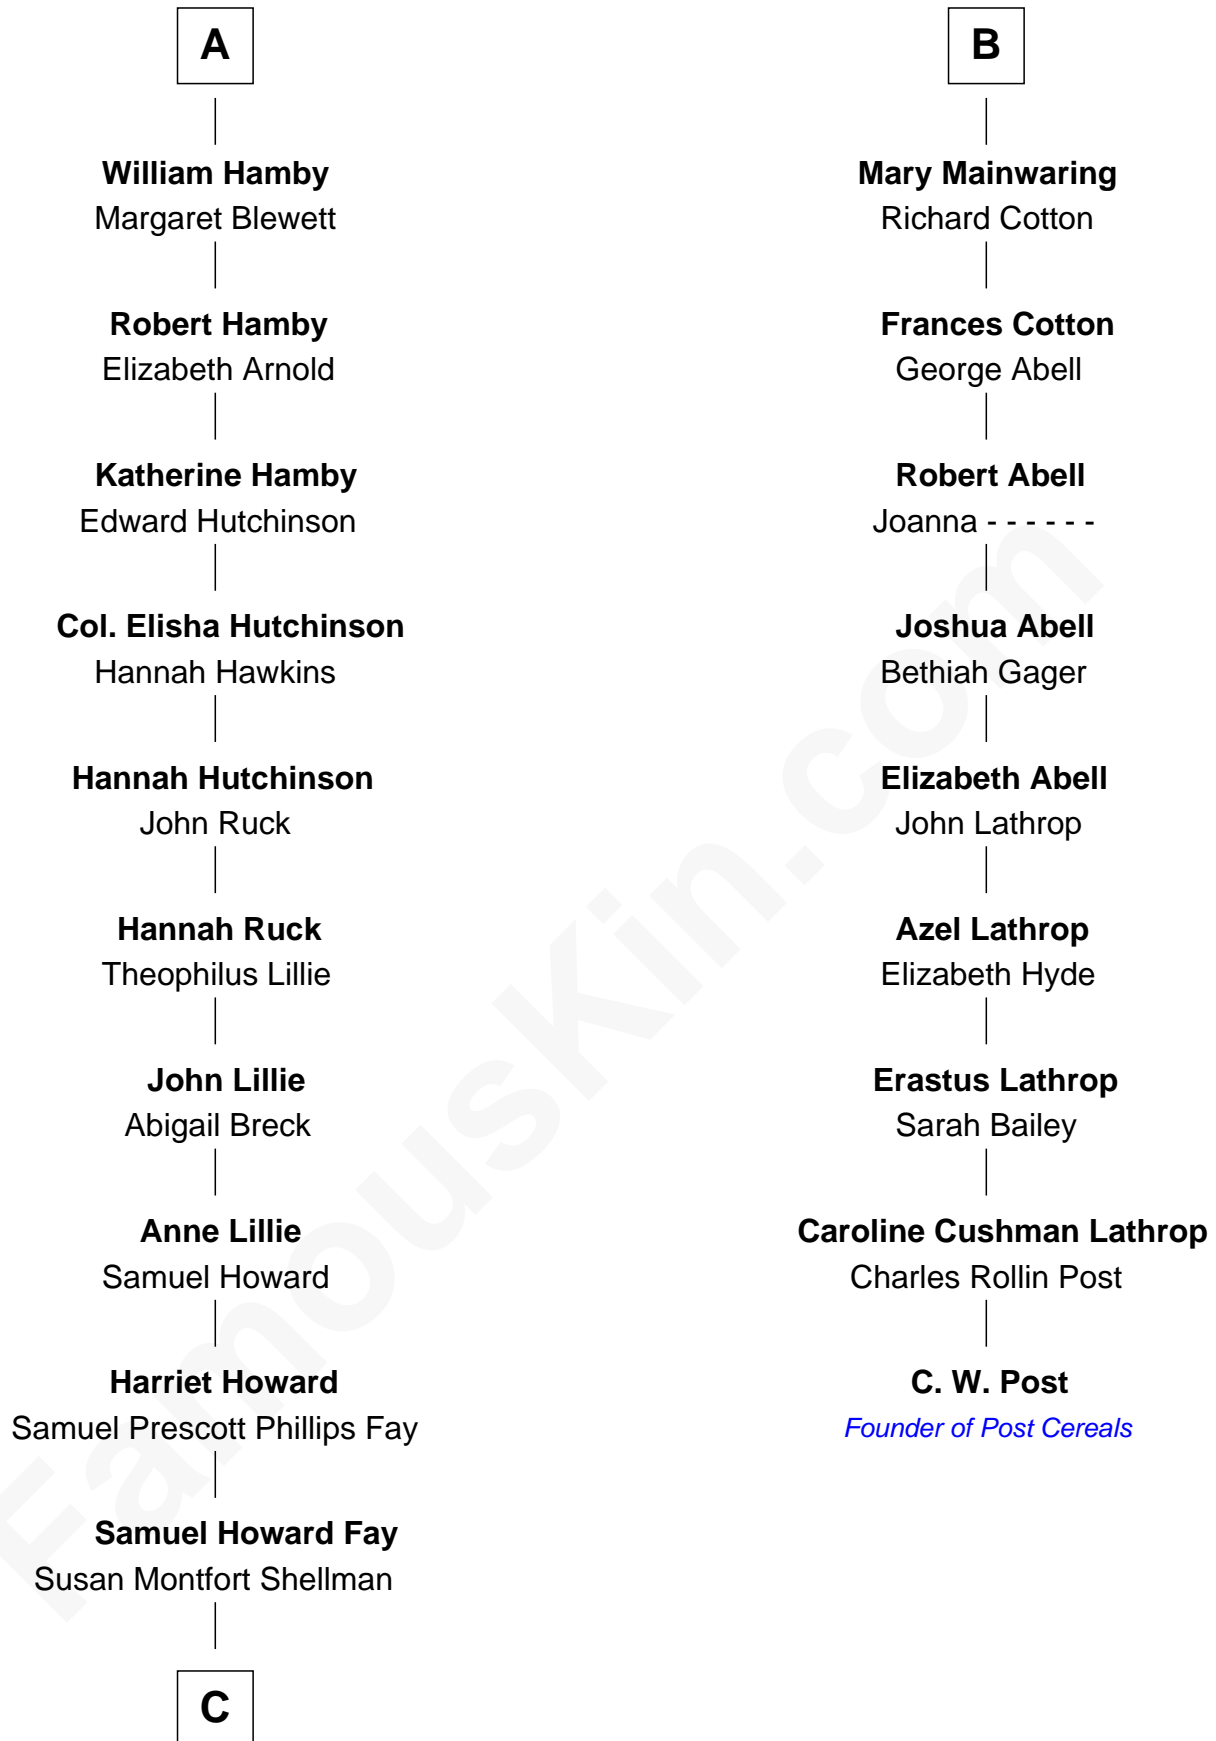

**FamousKin.com**  
**Relationship Chart of**  
**George H. W. Bush**  
*41st U.S. President*

**15th cousin 5 times removed of**  
**C. W. Post**  
*Founder of Post Cereals*

**John de Welles**  
 Maud de Roos

**C**

—  
**Harriet Eleanor Fay**  
Rev. James Smith Bush

—  
**Samuel Prescott Bush**  
Flora Sheldon

—  
**Prescott Sheldon Bush**  
Dorothy Wear Walker

—  
**George H. W. Bush**  
*41st U.S. President*